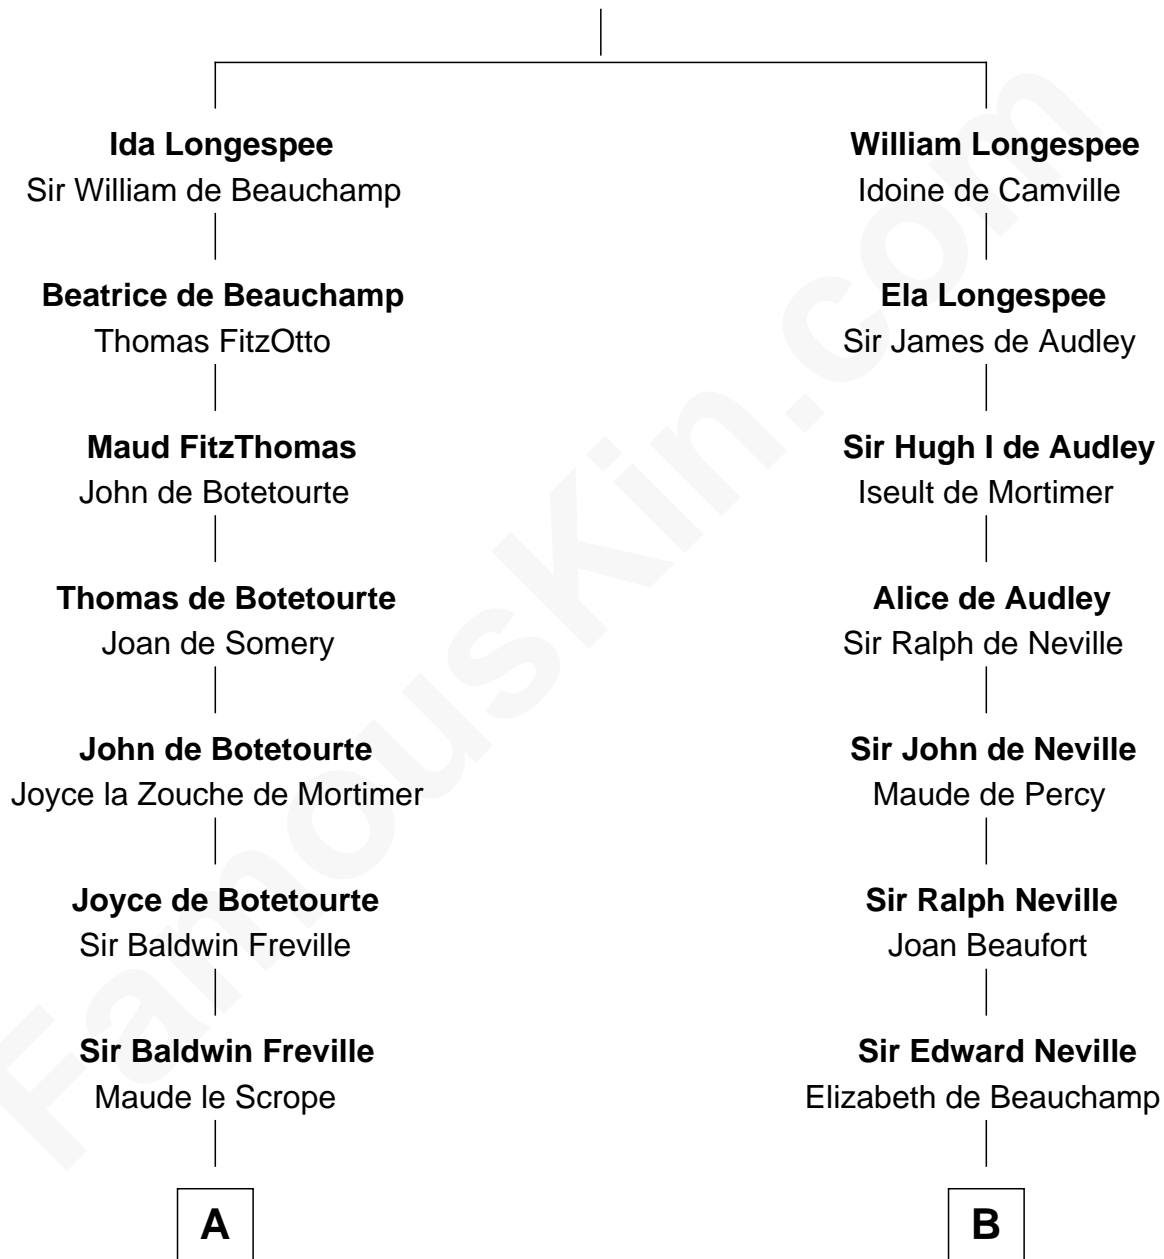

FamousKin.com Relationship Chart of

Susan B. Anthony

Women's Rights Advocate

16th cousin 4 times removed of

Daniel Carroll

Signer of the U.S. Constitution

Sir William Longespee

Ela of Salisbury

A

Elizabeth Freville
Sir Thomas Ferrers

Sir Henry Ferrers
Margaret Heckstall

Elizabeth Ferrers
James Clerke

George Clerke
Elizabeth Wilsford

James Clerke
Mary Saxby

William Clerke
Mary Weston

Jeremiah Clarke
Frances Latham