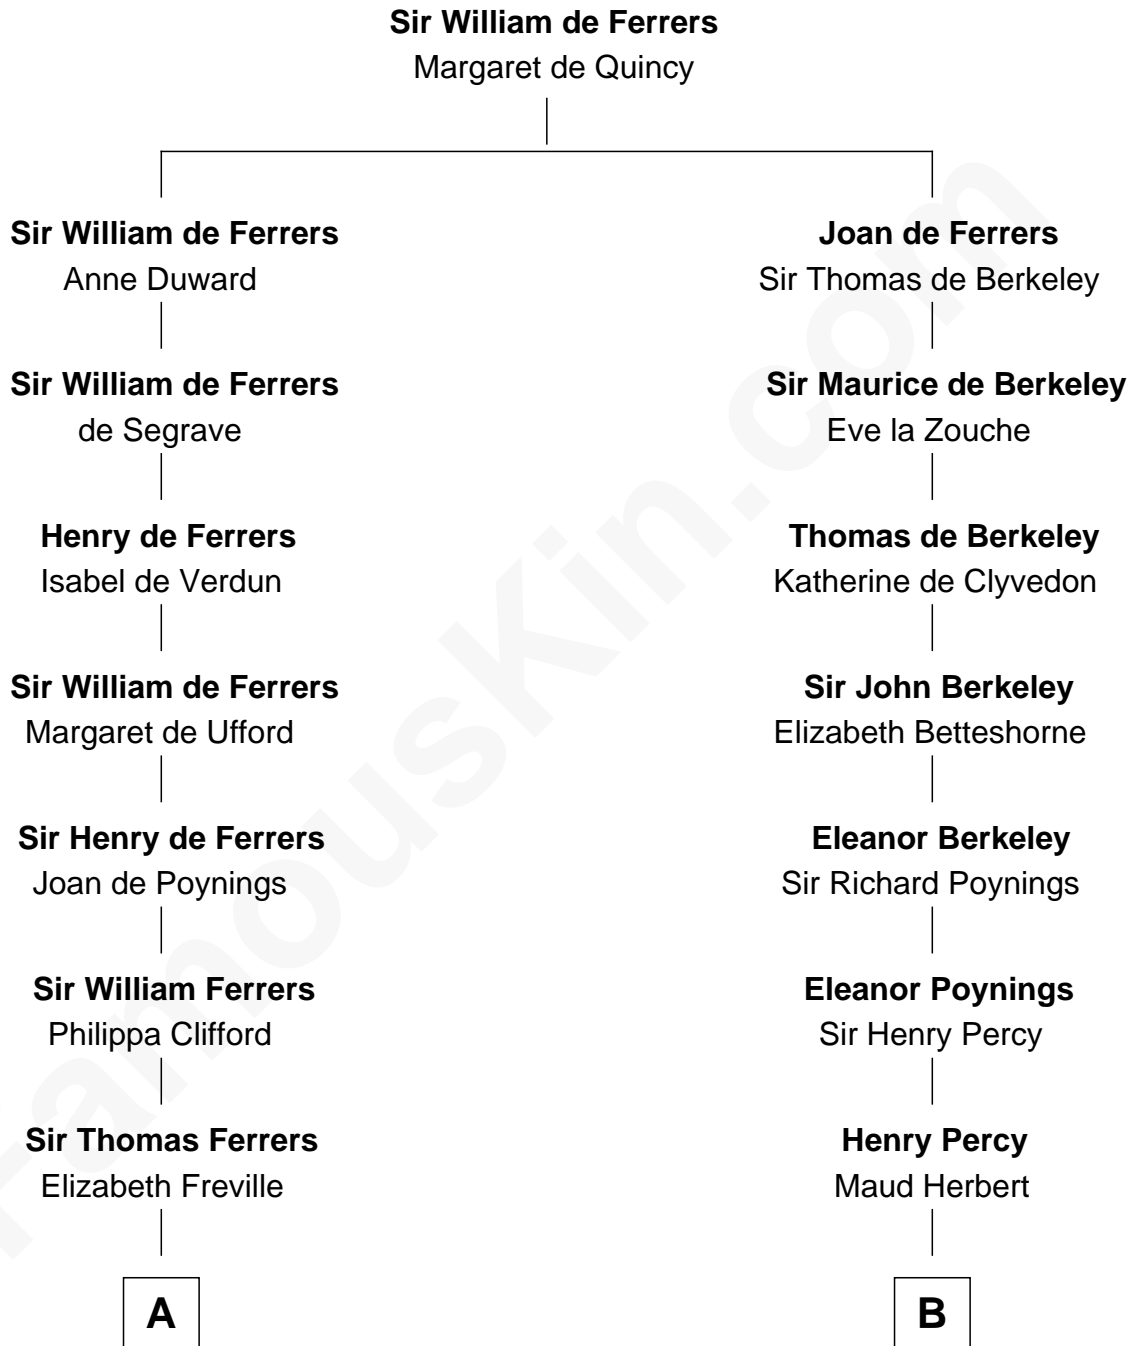

# FamousKin.com Relationship Chart of

**Susan B. Anthony**

*Women's Rights Advocate*

16th cousin 3 times removed of

**Daniel Carroll**

*Signer of the U.S. Constitution*

**C**

—  
**Humphrey Anthony**

Hannah Lapham

—  
**Daniel Anthony**

Lucy Read

—  
**Susan B. Anthony**

*Women's Rights Advocate*

FamousKin.com