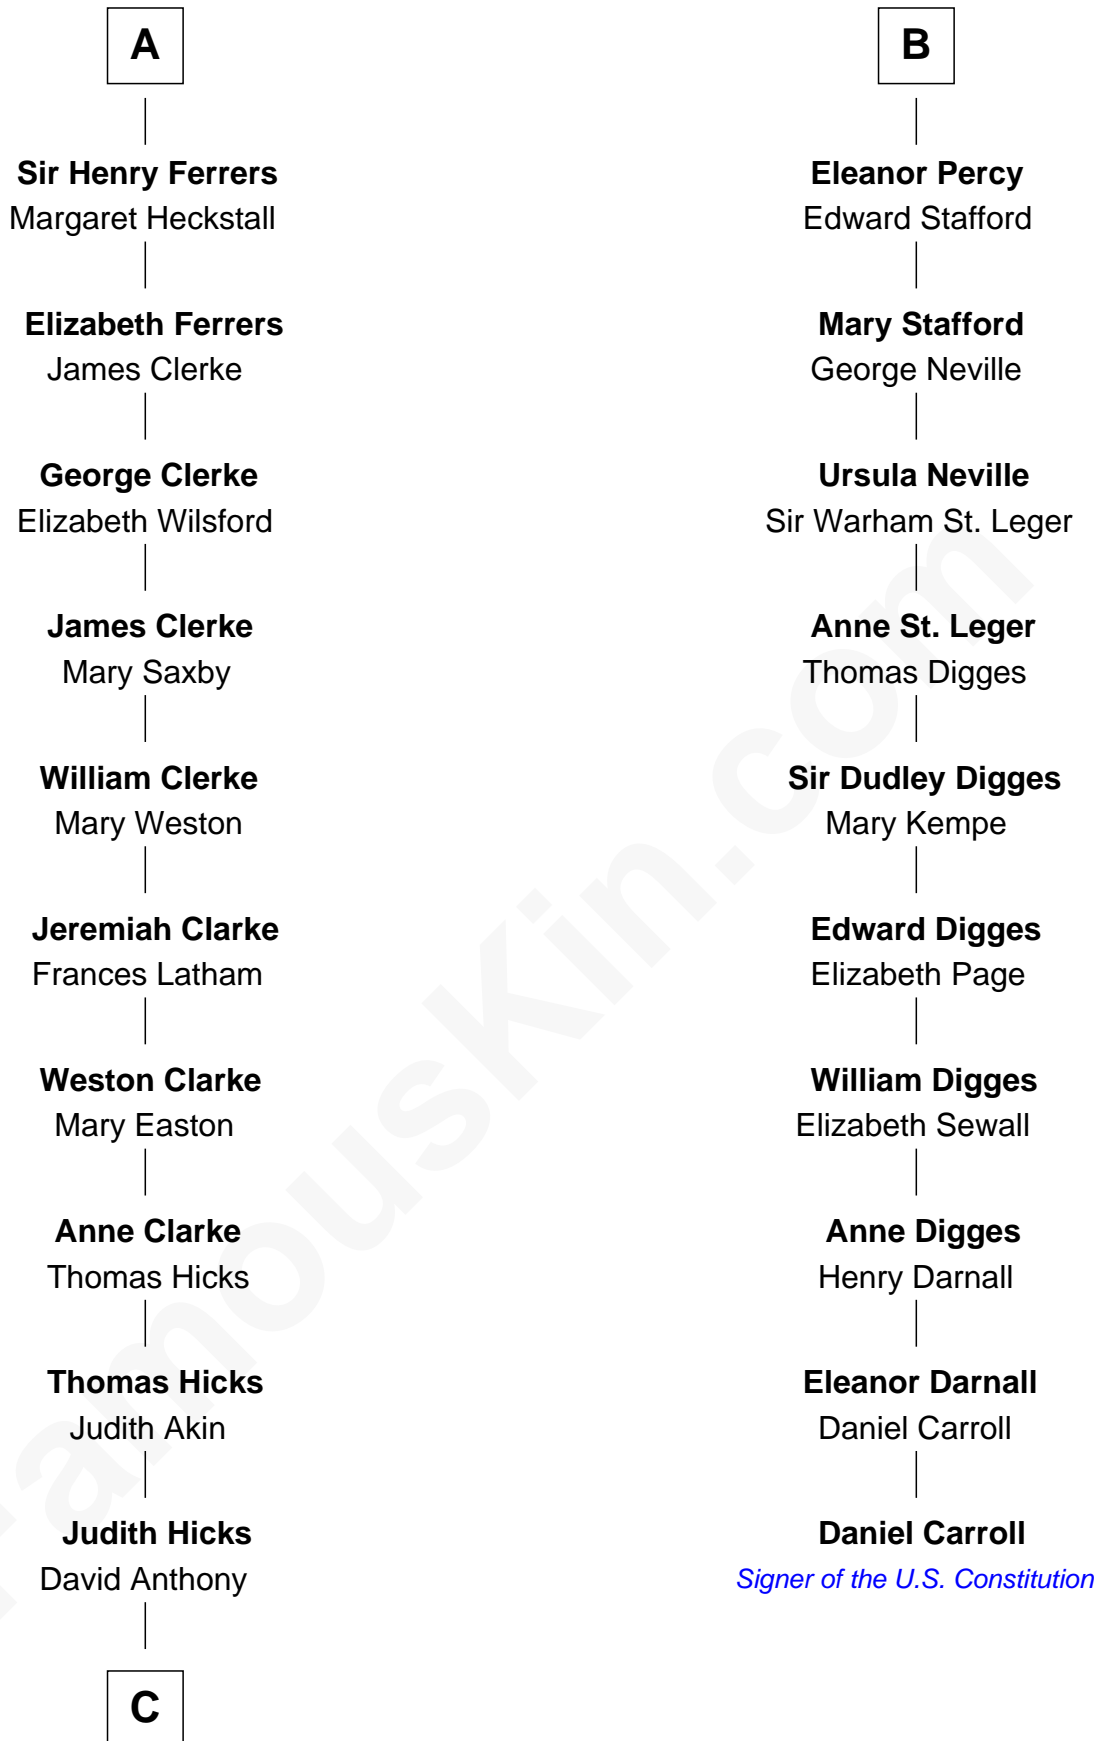

# FamousKin.com Relationship Chart of

**Susan B. Anthony**

*Women's Rights Advocate*

16th cousin 3 times removed of

**Daniel Carroll**

*Signer of the U.S. Constitution*

**C**

—  
**Humphrey Anthony**

Hannah Lapham

—  
**Daniel Anthony**

Lucy Read

—  
**Susan B. Anthony**

*Women's Rights Advocate*

FamousKin.com