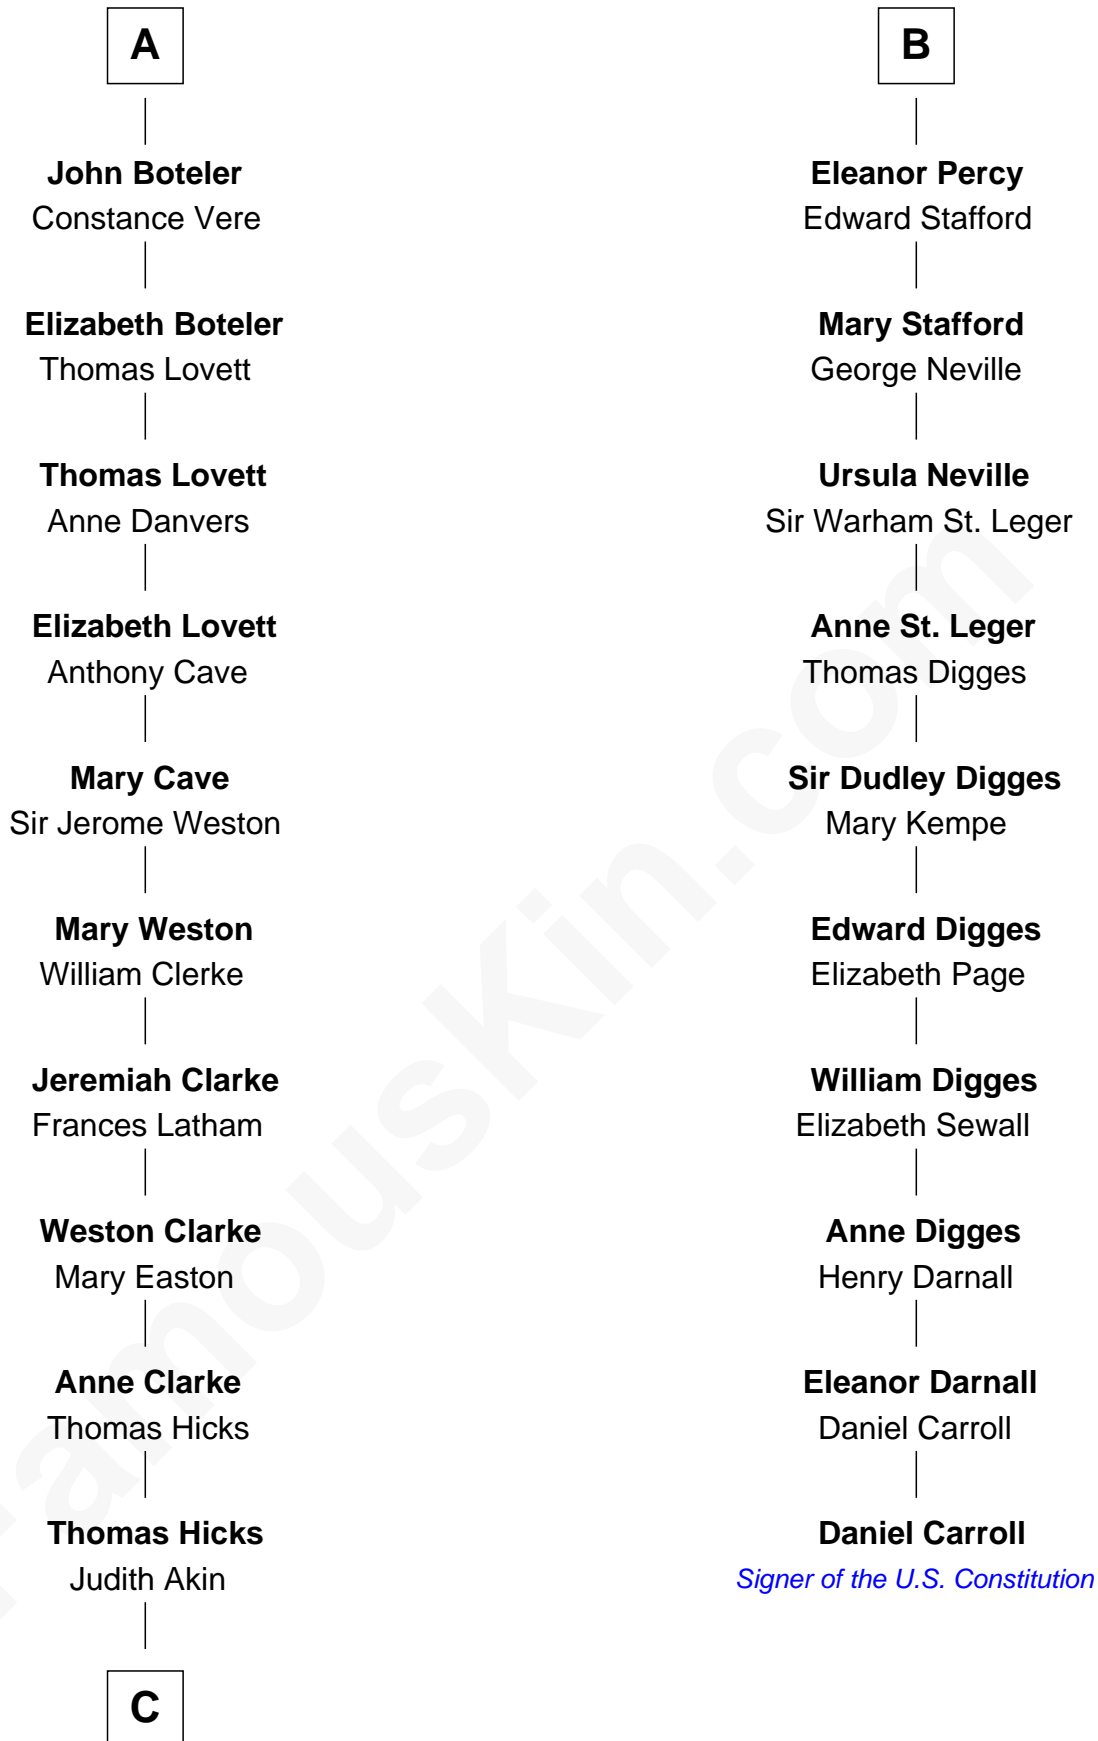

FamousKin.com Relationship Chart of

Susan B. Anthony

Women's Rights Advocate

16th cousin 4 times removed of

Daniel Carroll

Signer of the U.S. Constitution

Sir William de Cantilupe

Eve de Braiose

Joan de Cantilupe
Sir Henry de Hastings

Sir John de Hastings
Isabel de Valence

Elizabeth de Hastings
Sir Roger de Grey

Sir Reynold de Grey
Eleanor le Strange

Ida Grey
John Cokayne

Elizabeth Cokayne
Sir Philip le Boteler

Philip Boteler
Isabel Willoughby

A

Milicent de Cantilupe
Eudo la Zouche

Eve la Zouche
Sir Maurice de Berkeley

Thomas de Berkeley
Katherine de Clyvedon

Sir John Berkeley
Elizabeth Betteshorne

Eleanor Berkeley
Sir Richard Poynings

Eleanor Poynings
Sir Henry Percy

Henry Percy
Maud Herbert

B

C

—
Judith Hicks
David Anthony

—
Humphrey Anthony
Hannah Lapham

—
Daniel Anthony
Lucy Read

—
Susan B. Anthony
Women's Rights Advocate