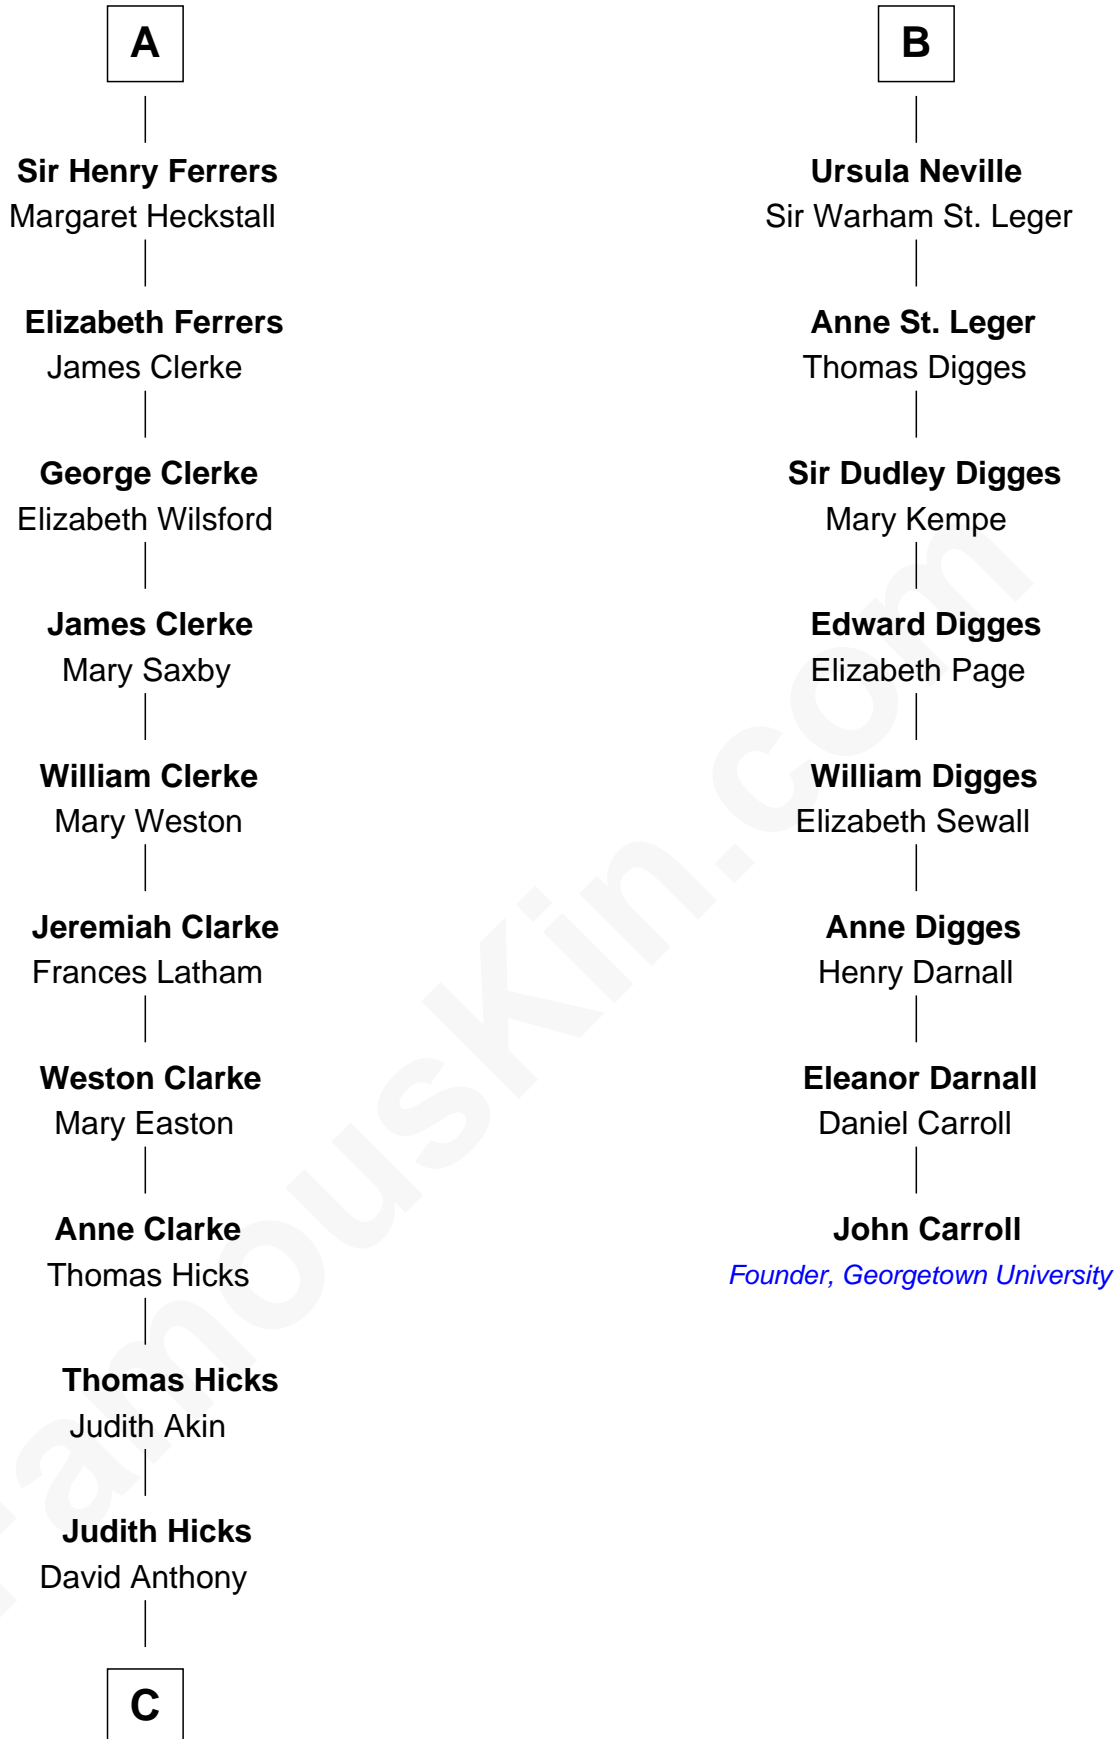

# FamousKin.com Relationship Chart of

**Susan B. Anthony**

*Women's Rights Advocate*

14th cousin 5 times removed of

**John Carroll**

*Founder of Georgetown University*

**King Edward I**  
Eleanor of Castile

**C**

—  
**Humphrey Anthony**

Hannah Lapham

—  
**Daniel Anthony**

Lucy Read

—  
**Susan B. Anthony**

*Women's Rights Advocate*

FamousKin.com