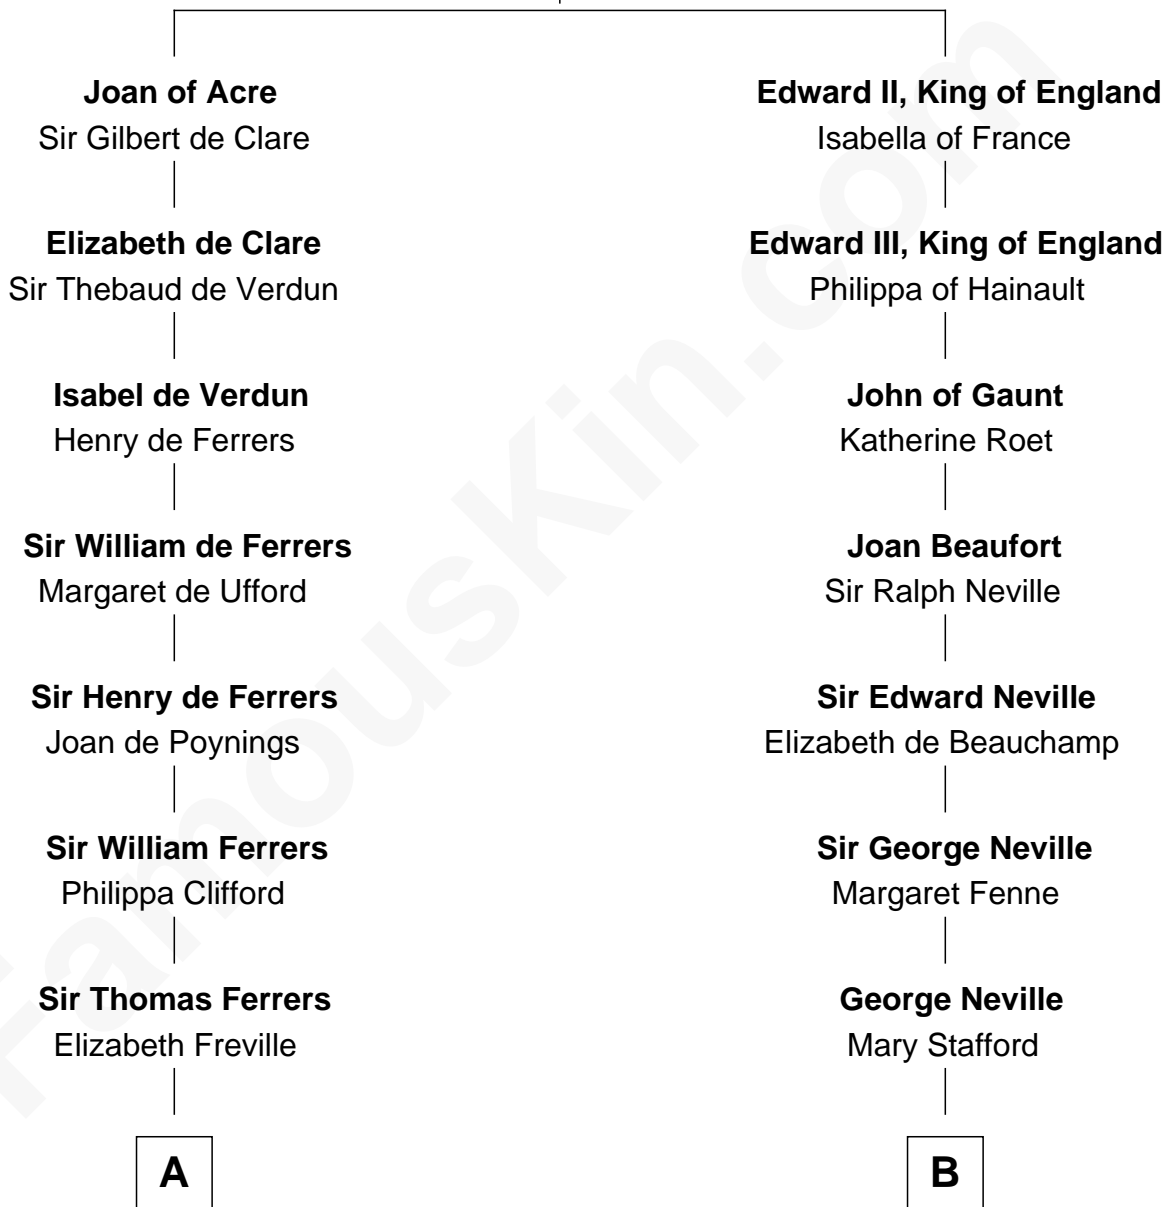

# FamousKin.com Relationship Chart of

**Susan B. Anthony**

*Women's Rights Advocate*

14th cousin 5 times removed of

**John Carroll**

*Founder of Georgetown University*

**King Edward I**  
Eleanor of Castile

**C**

—  
**Humphrey Anthony**

Hannah Lapham

—  
**Daniel Anthony**

Lucy Read

—  
**Susan B. Anthony**

*Women's Rights Advocate*

FamousKin.com