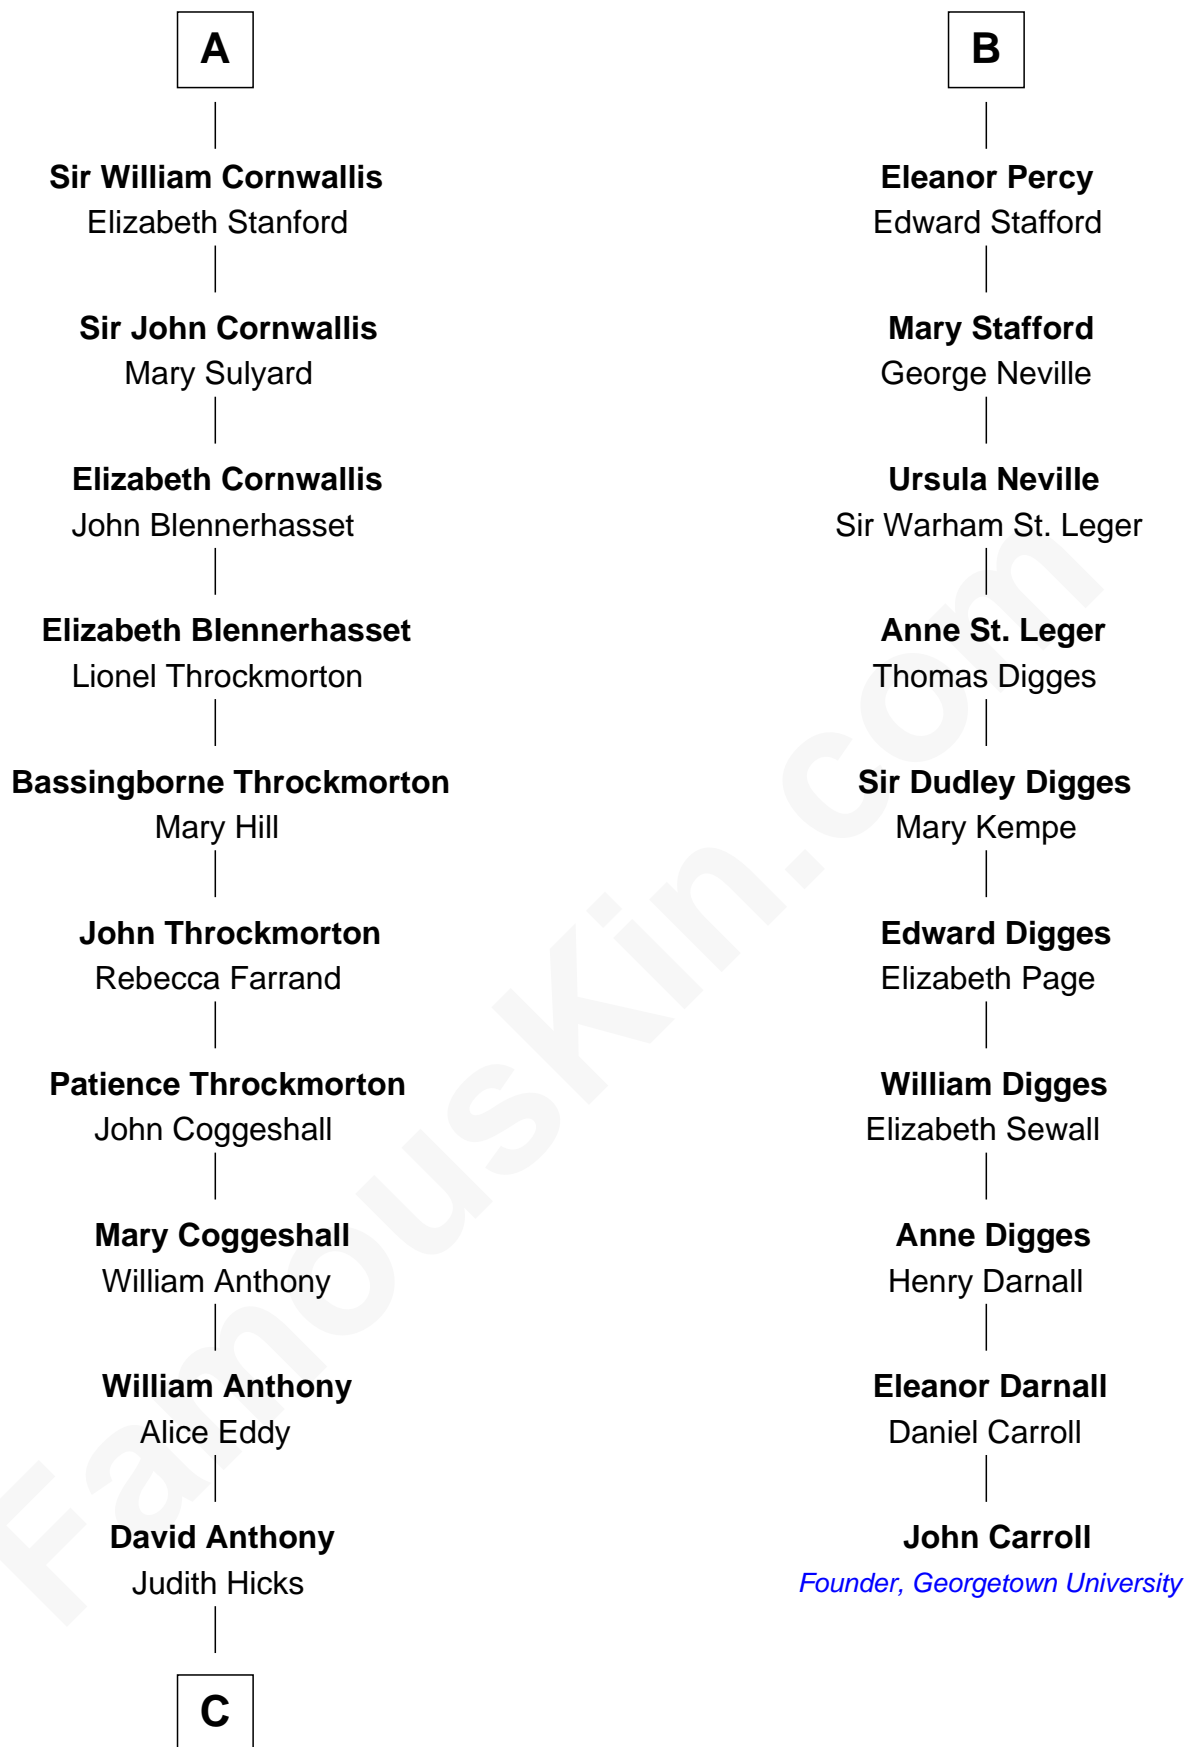

# FamousKin.com Relationship Chart of

**Susan B. Anthony**

*Women's Rights Advocate*

16th cousin 3 times removed of

**John Carroll**

*Founder of Georgetown University*

**C**

—  
**Humphrey Anthony**

Hannah Lapham

—  
**Daniel Anthony**

Lucy Read

—  
**Susan B. Anthony**

*Women's Rights Advocate*

FamousKin.com