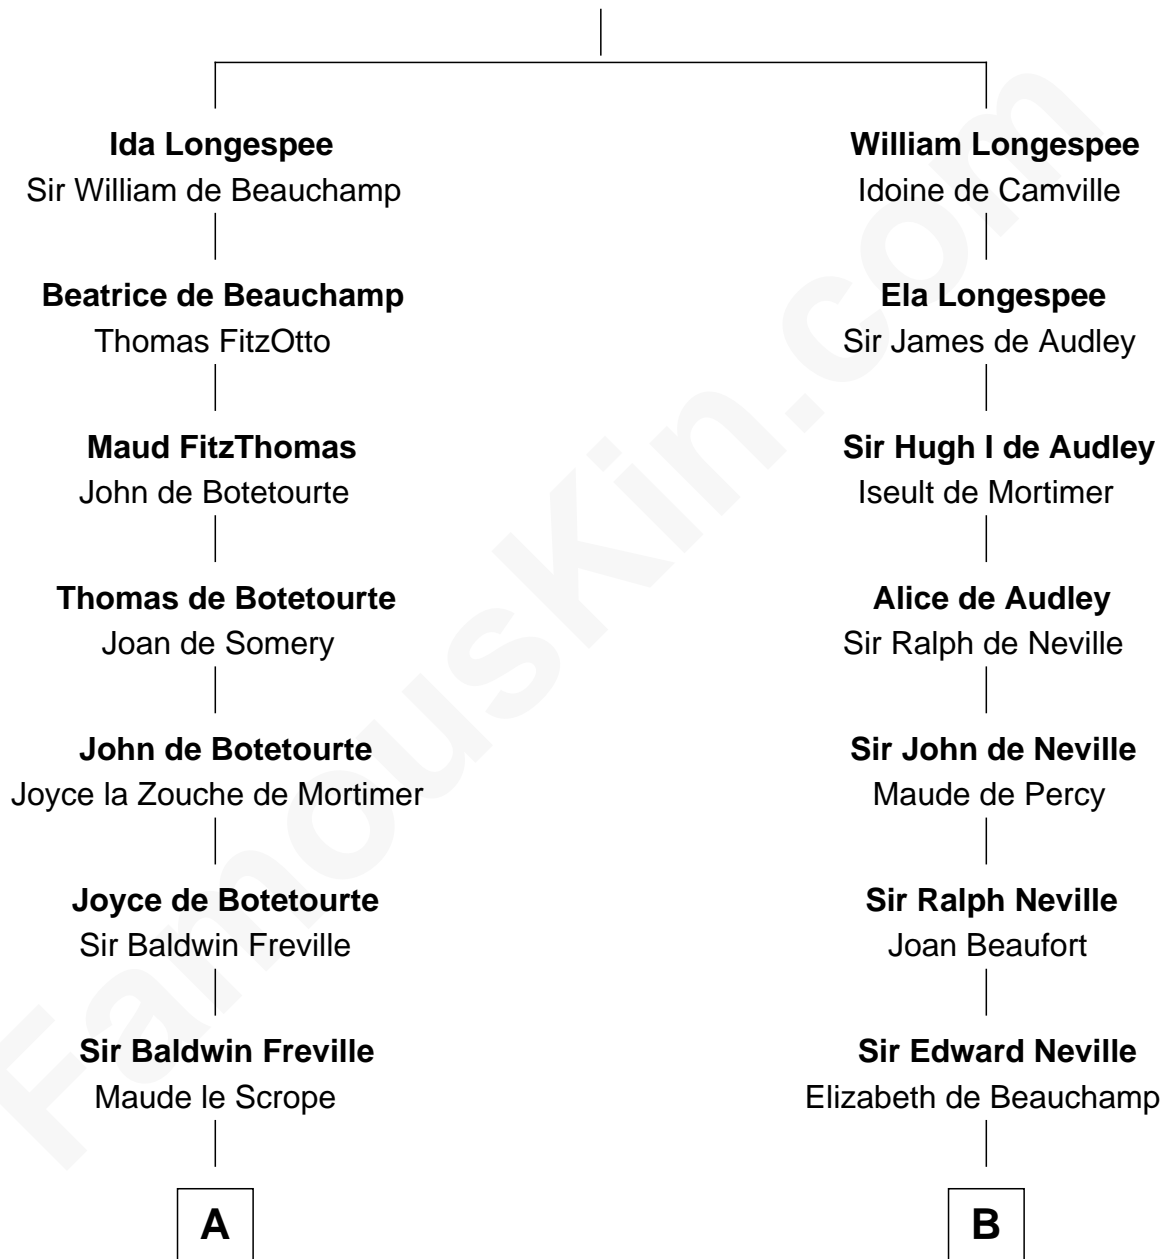

# FamousKin.com Relationship Chart of

**Susan B. Anthony**

*Women's Rights Advocate*

16th cousin 4 times removed of

**John Carroll**

*Founder of Georgetown University*

**Sir William Longespee**

Ela of Salisbury

**C**

—  
**Judith Hicks**  
David Anthony

—  
**Humphrey Anthony**  
Hannah Lapham

—  
**Daniel Anthony**  
Lucy Read

—  
**Susan B. Anthony**  
*Women's Rights Advocate*

FamousKin.com