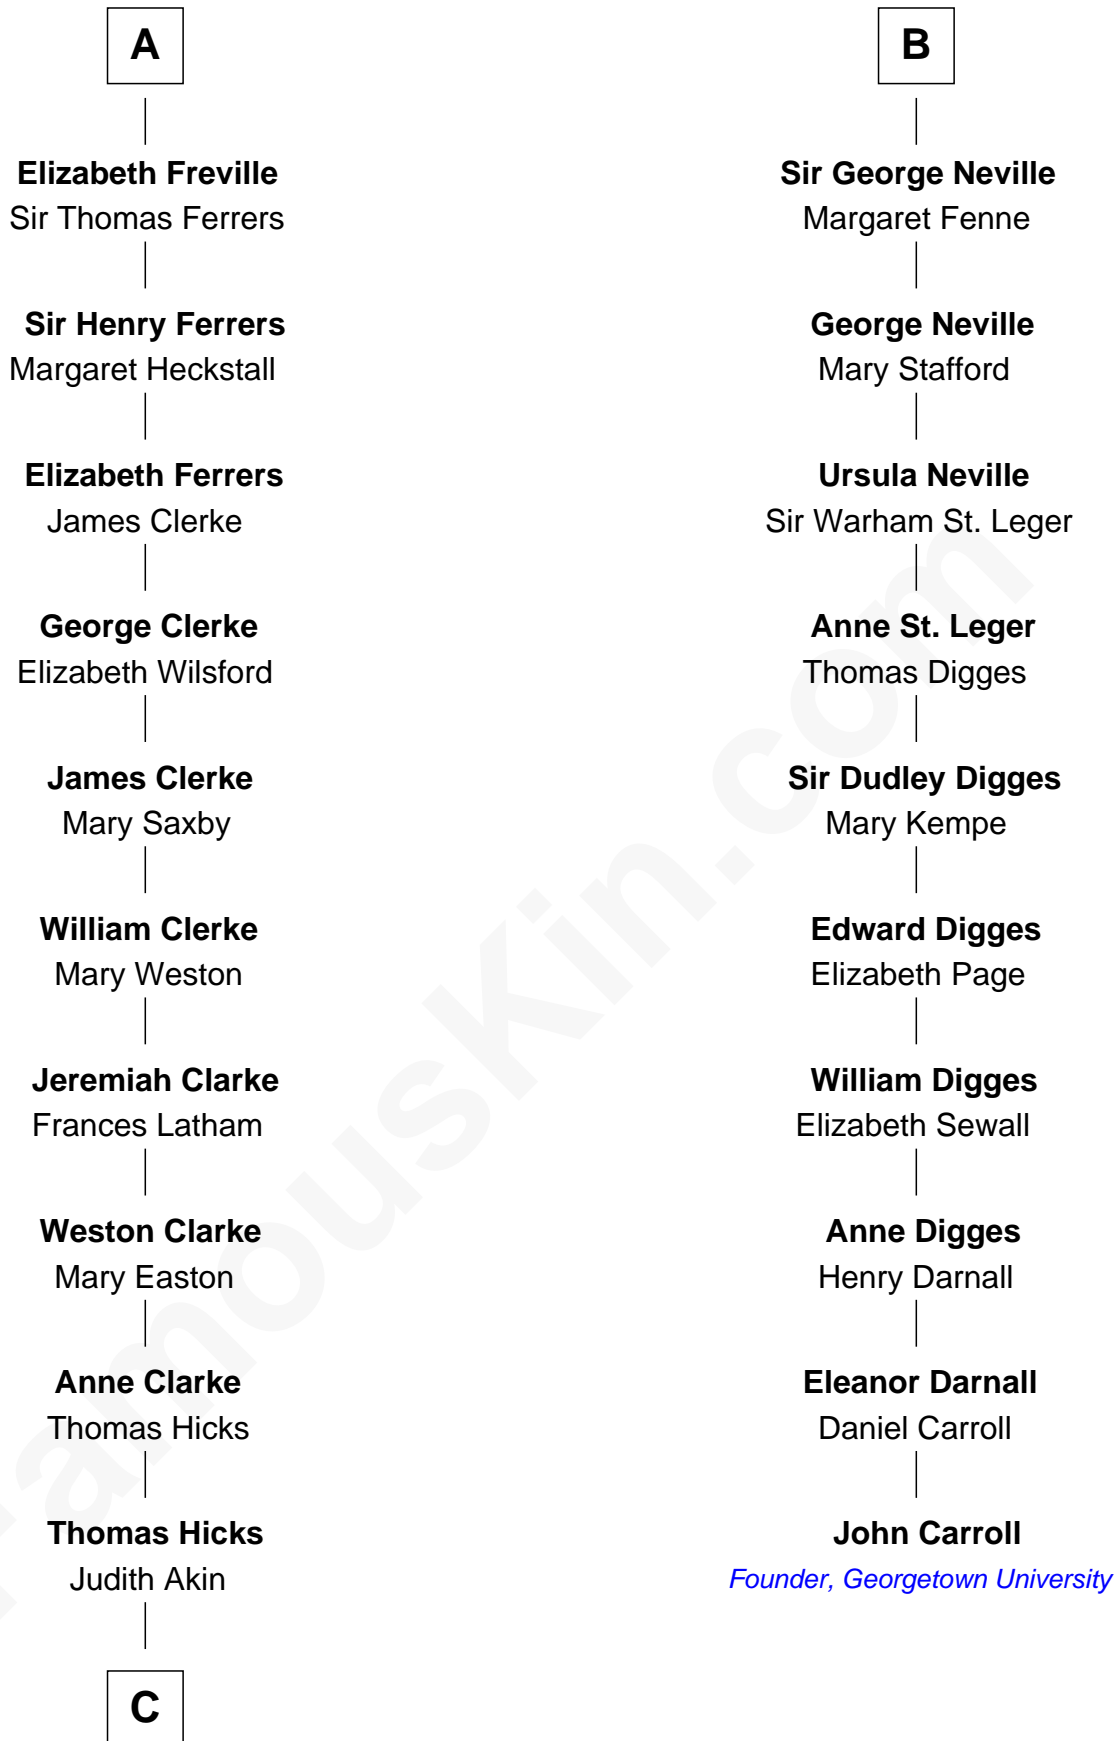

# FamousKin.com Relationship Chart of

**Susan B. Anthony**

*Women's Rights Advocate*

16th cousin 4 times removed of

**John Carroll**

*Founder of Georgetown University*

**Sir William Longespee**

Ela of Salisbury

**C**

—  
**Judith Hicks**  
David Anthony

—  
**Humphrey Anthony**  
Hannah Lapham

—  
**Daniel Anthony**  
Lucy Read

—  
**Susan B. Anthony**  
*Women's Rights Advocate*

FamousKin.com