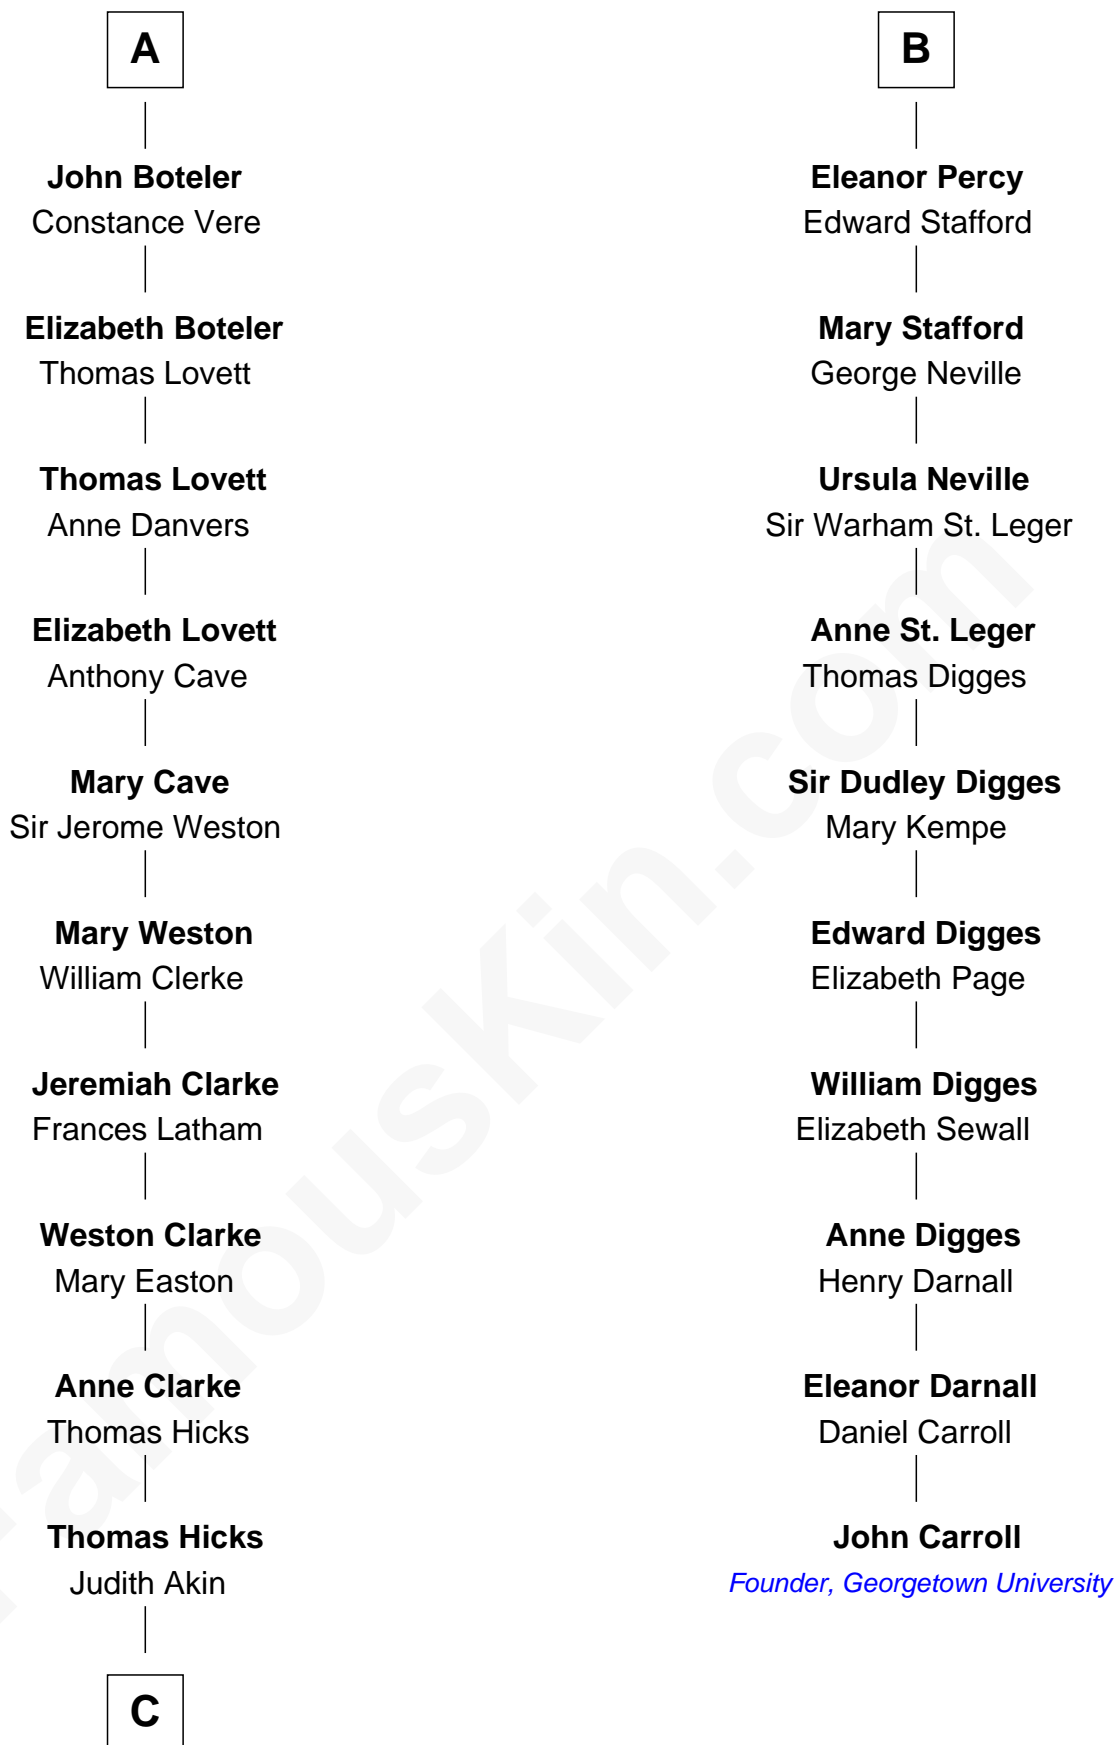

FamousKin.com Relationship Chart of

Susan B. Anthony

Women's Rights Advocate

16th cousin 4 times removed of

John Carroll

Founder of Georgetown University

Sir William de Cantilupe

Eve de Braiose

Joan de Cantilupe
Sir Henry de Hastings

Sir John de Hastings
Isabel de Valence

Elizabeth de Hastings
Sir Roger de Grey

Sir Reynold de Grey
Eleanor le Strange

Ida Grey
John Cokayne

Elizabeth Cokayne
Sir Philip le Boteler

Philip Boteler
Isabel Willoughby

A

Milicent de Cantilupe
Eudo la Zouche

Eve la Zouche
Sir Maurice de Berkeley

Thomas de Berkeley
Katherine de Clyvedon

Sir John Berkeley
Elizabeth Betteshorne

Eleanor Berkeley
Sir Richard Poynings

Eleanor Poynings
Sir Henry Percy

Henry Percy
Maud Herbert

B

C

—
Judith Hicks
David Anthony

—
Humphrey Anthony
Hannah Lapham

—
Daniel Anthony
Lucy Read

—
Susan B. Anthony
Women's Rights Advocate