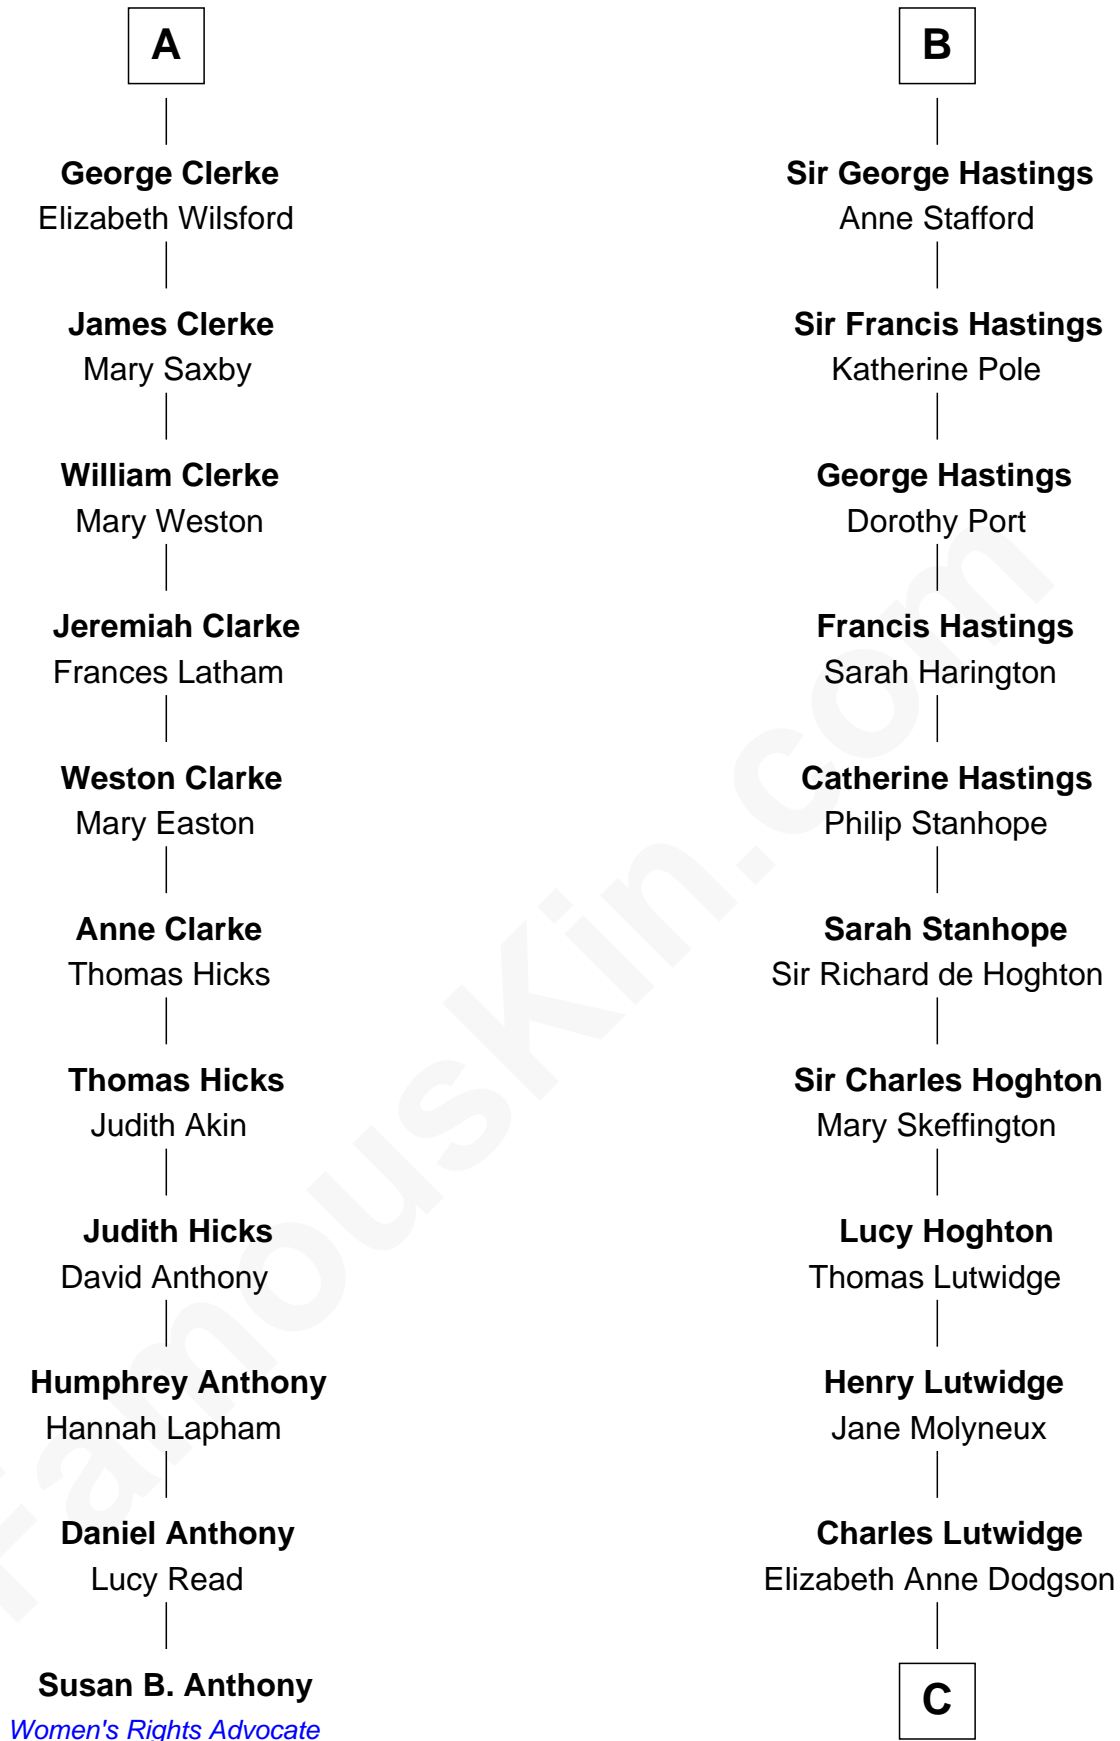

# FamousKin.com Relationship Chart of

**Susan B. Anthony**

*Women's Rights Advocate*

17th cousin 1 time removed of

**Lewis Carroll**

*Author of Alice in Wonderland*

**Bartholomew de Badlesmere**

Margaret de Clare

**Margery de Badlesmere**

Sir William de Ros

**Maud de Roos**

John de Welles

**Margery de Welles**

Stephen le Scrope

**Maude le Scrope**

Sir Baldwin Freville

Sir Edmund Mortimer

**Sir Roger de Mortimer**

Philippa de Montagu

**Edmund Mortimer**

Philippa Plantagenet

**Elizabeth Mortimer**

Sir Henry Percy

**Sir Henry Percy**

Eleanor Neville

**Anne Percy**

Sir Thomas Hungerford

**Mary Hungerford**

Sir Edward Hastings

**B**

**C**

—  
**Frances Jane Lutwidge**  
Rev. Charles Dodgson