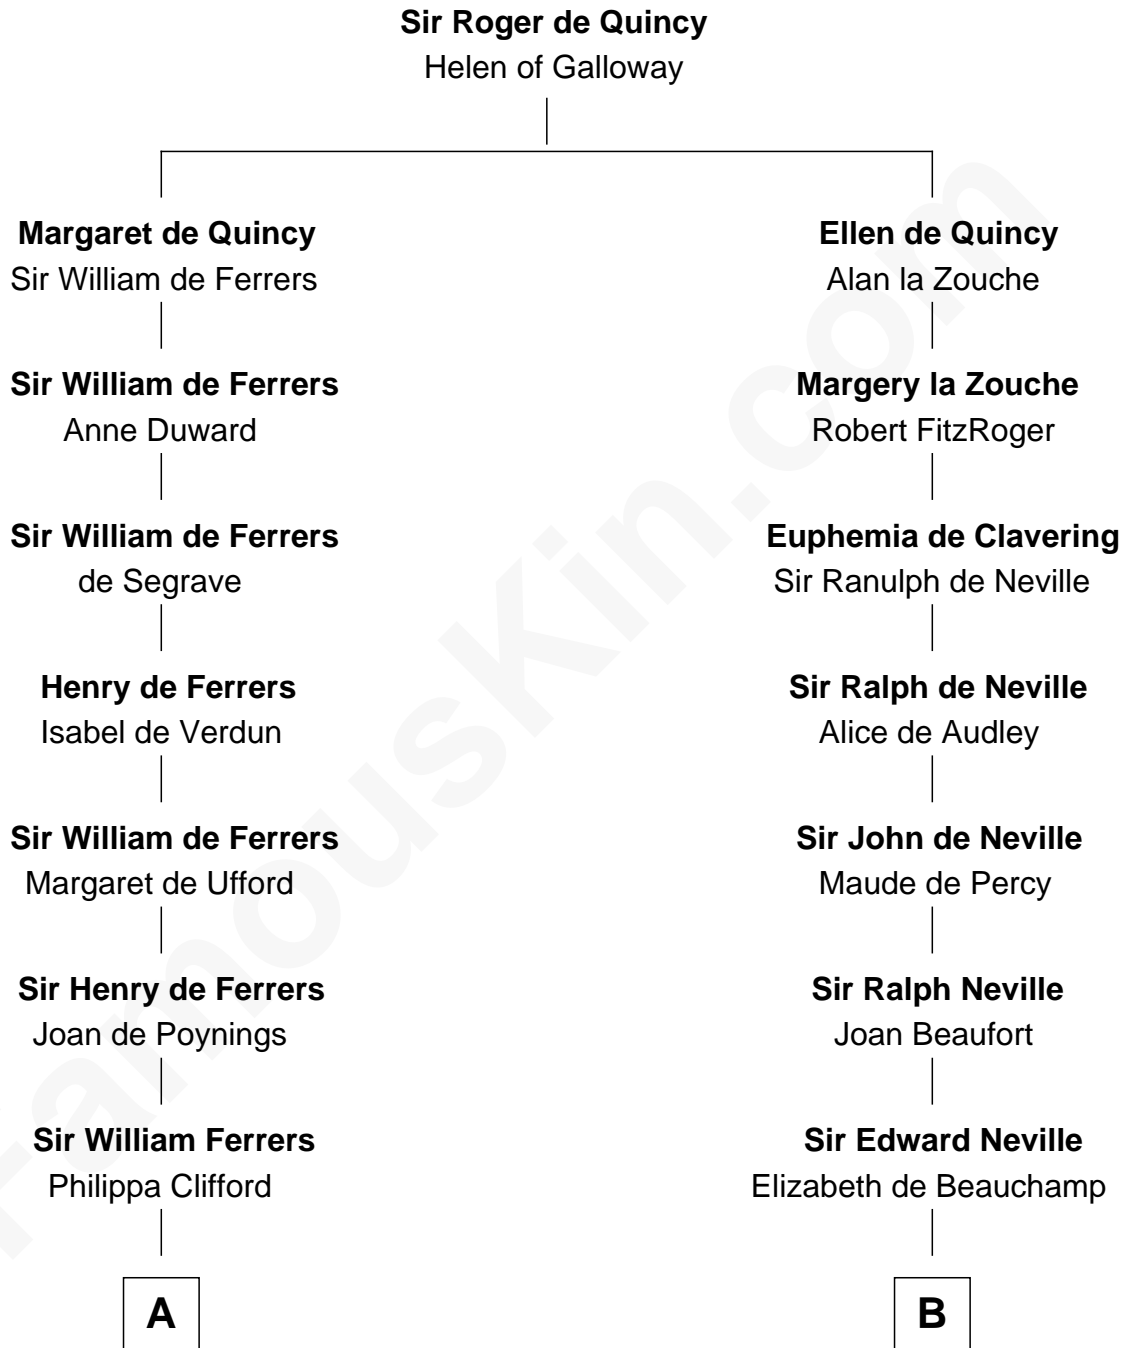

# FamousKin.com Relationship Chart of

**Susan B. Anthony**

*Women's Rights Advocate*

19th cousin 1 time removed of

**Lewis Carroll**

*Author of Alice in Wonderland*

**C**

**Judith Hicks**  
David Anthony

**Humphrey Anthony**  
Hannah Lapham

**Daniel Anthony**  
Lucy Read

**Susan B. Anthony**  
*Women's Rights Advocate*

**D**

**Charles Lutwidge**  
Elizabeth Anne Dodgson

**Frances Jane Lutwidge**  
Rev. Charles Dodgson