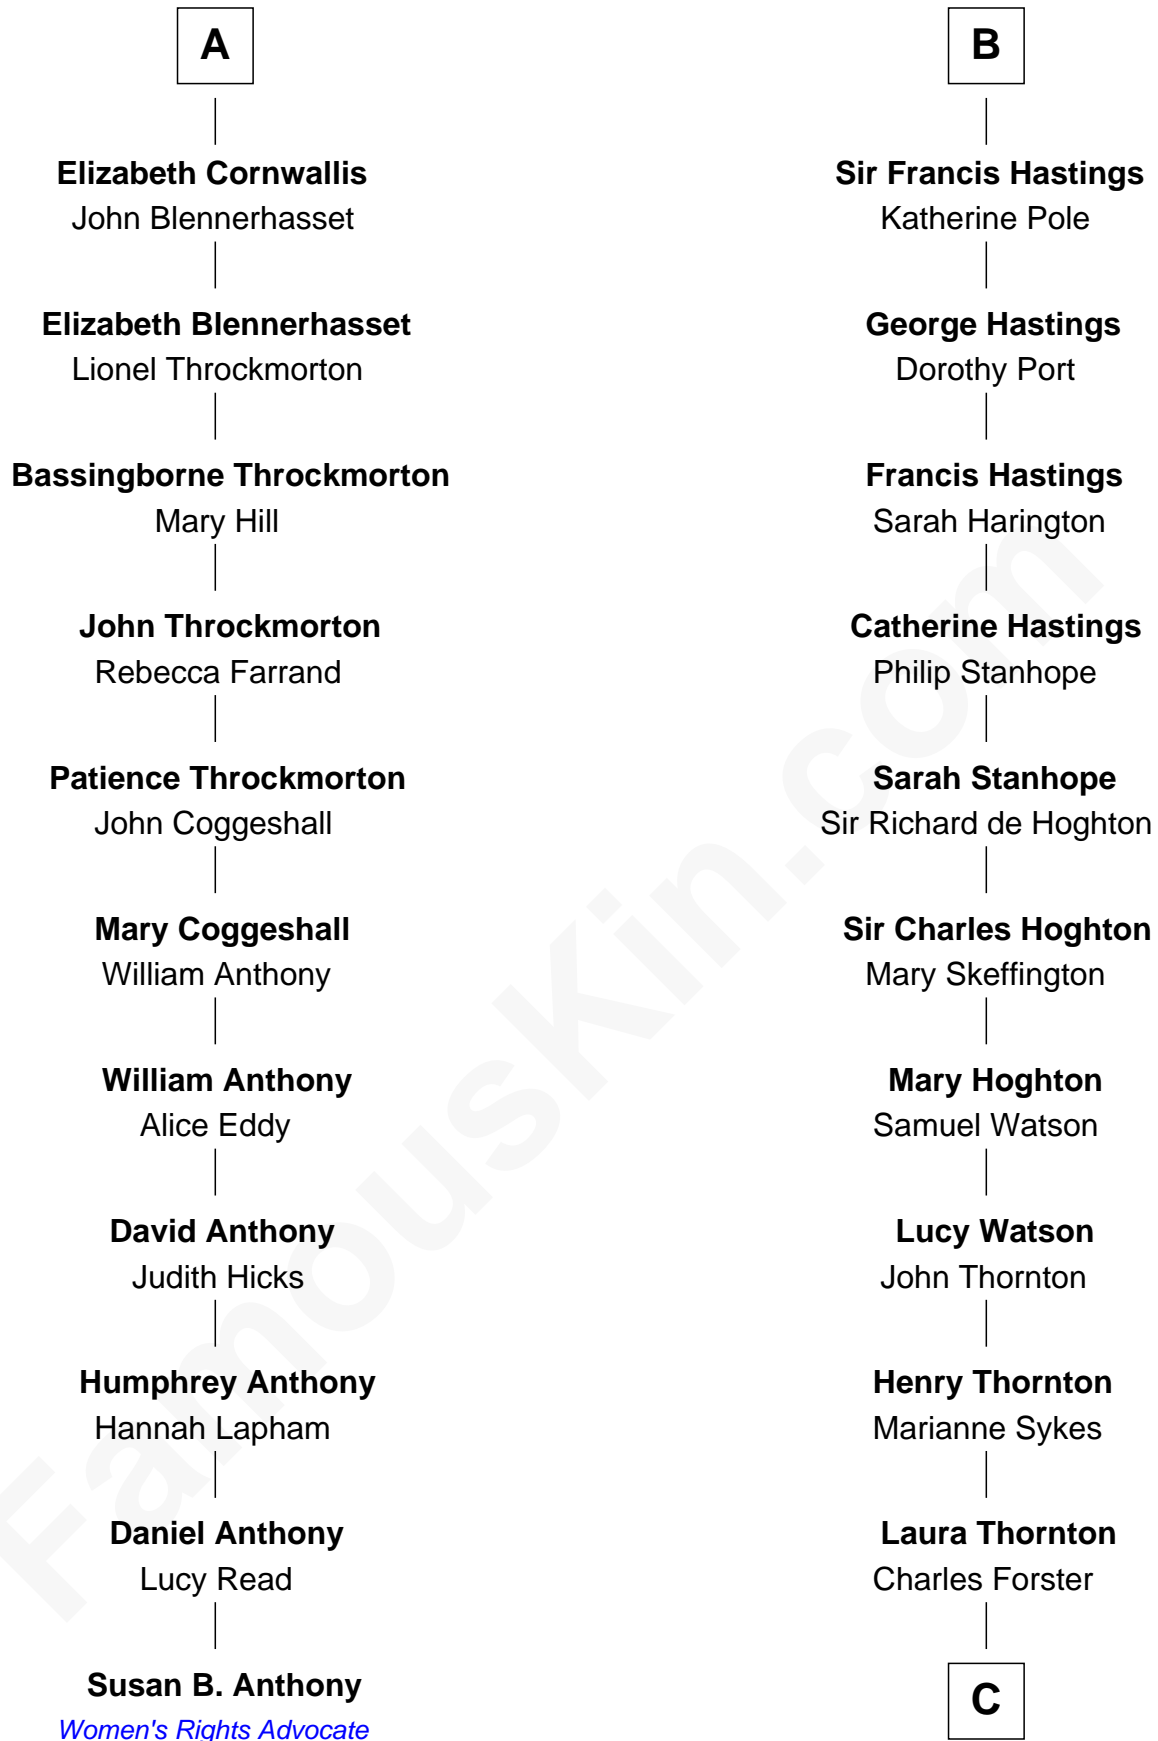

# FamousKin.com Relationship Chart of

**Susan B. Anthony**

*Women's Rights Advocate*

17th cousin 1 time removed of

**E. M. Forster**

*English Novelist*

**William de Montagu**  
Katherine de Grandison

**Sibyl de Montagu**  
Sir Edmund Fitzalan

**Philippe Fitzalan**  
Sir Richard Sergeaux

**Philippa Sergeaux**  
Sir Robert Pashley

**Anne Pashley**  
Edward Tyrrell

**Philippa Tyrrell**  
Thomas Cornwallis

**Sir William Cornwallis**  
Elizabeth Stanford

**Sir John Cornwallis**  
Mary Sulyard

**A**

**Philippa de Montagu**  
Sir Roger de Mortimer

**Edmund Mortimer**  
Philippa Plantagenet

**Elizabeth Mortimer**  
Sir Henry Percy

**Sir Henry Percy**  
Eleanor Neville

**Anne Percy**  
Sir Thomas Hungerford

**Mary Hungerford**  
Sir Edward Hastings

**Sir George Hastings**  
Anne Stafford

**B**

**C**

**Edward Morgan Llewellyn Forster**

Alice Clara Whichelo

**E. M. Forster**