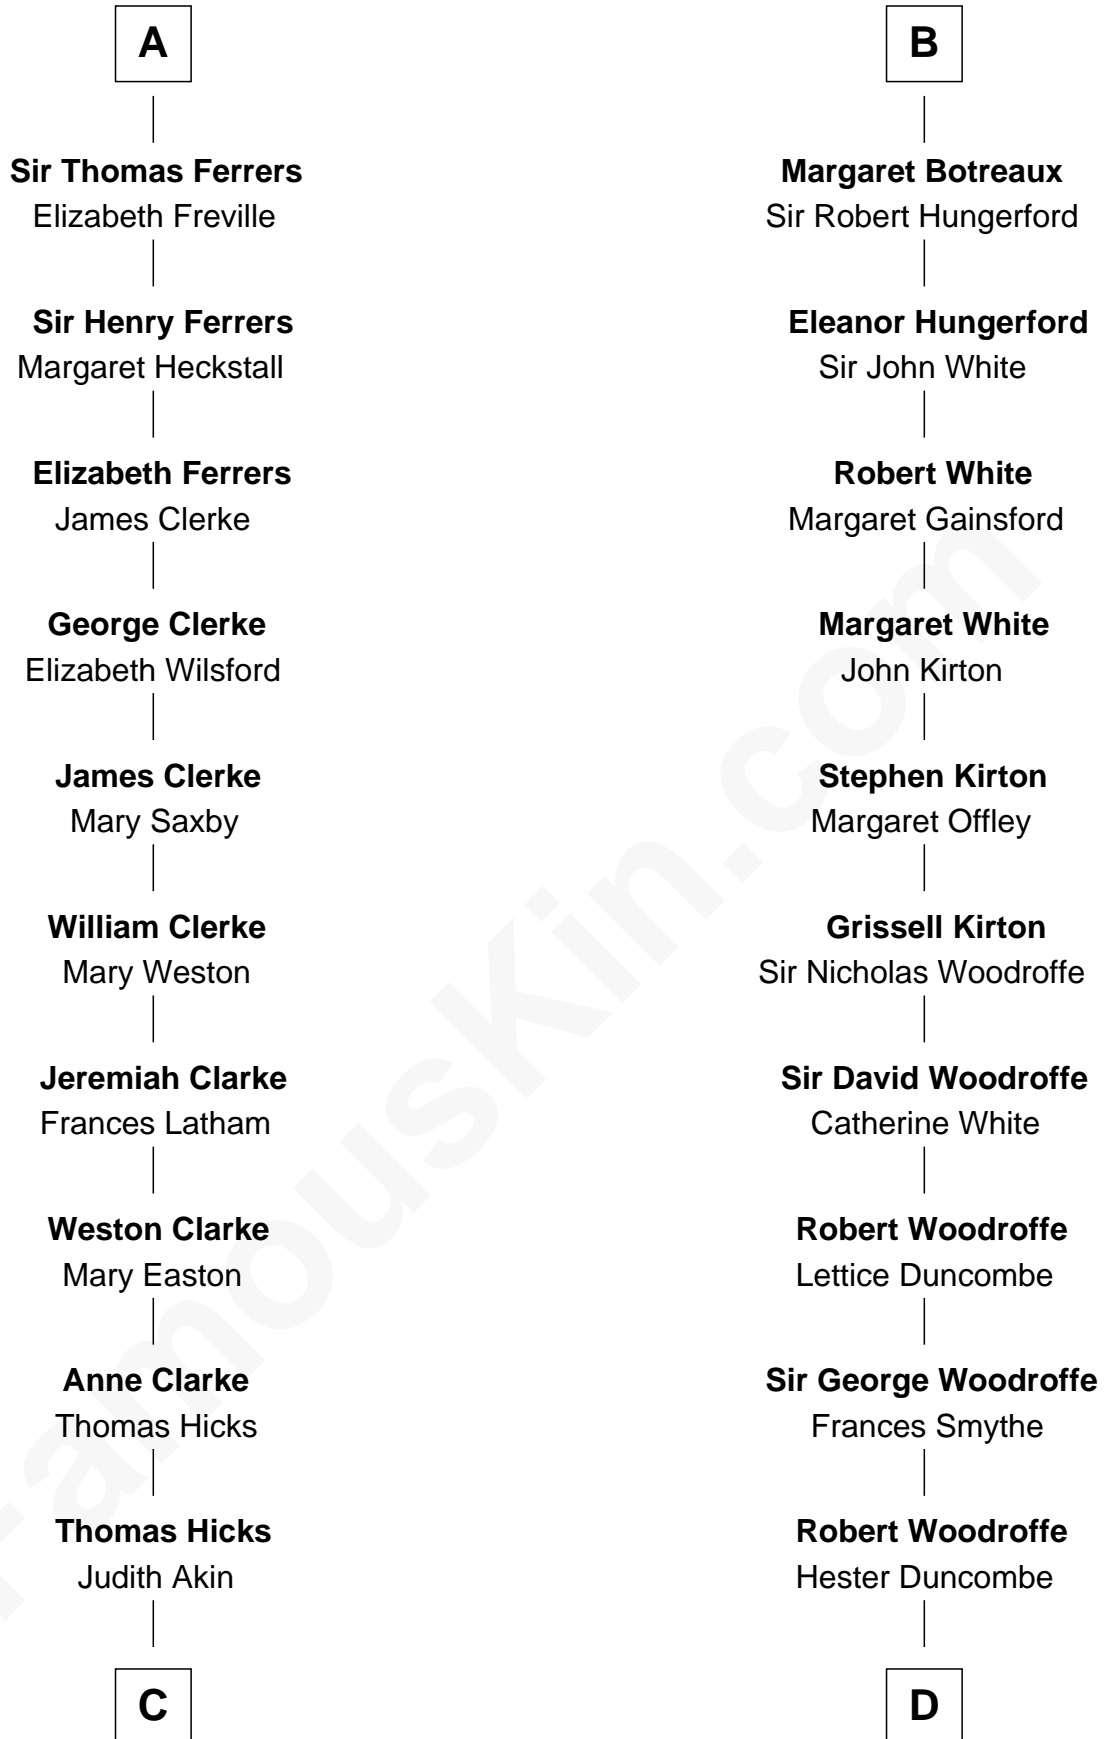

FamousKin.com Relationship Chart of

Susan B. Anthony

Women's Rights Advocate

20th cousin 1 time removed of

Guillermo Billinghurst

31st President of Peru

Sir Roger de Quincy

Helen of Galloway

Margaret de Vere

Sir John de Beaumont

Katherine de Everingham

Elizabeth Beaumont

Sir William Botreaux

B

C

Judith Hicks
David Anthony

Humphrey Anthony
Hannah Lapham

Daniel Anthony
Lucy Read

Susan B. Anthony
Women's Rights Advocate

D

Lettice Woodroffe
William Billinghurst

Rev. William Billinghurst
Catharine Bellas

Robert Billinghurst
Maria Francisca Agrelo