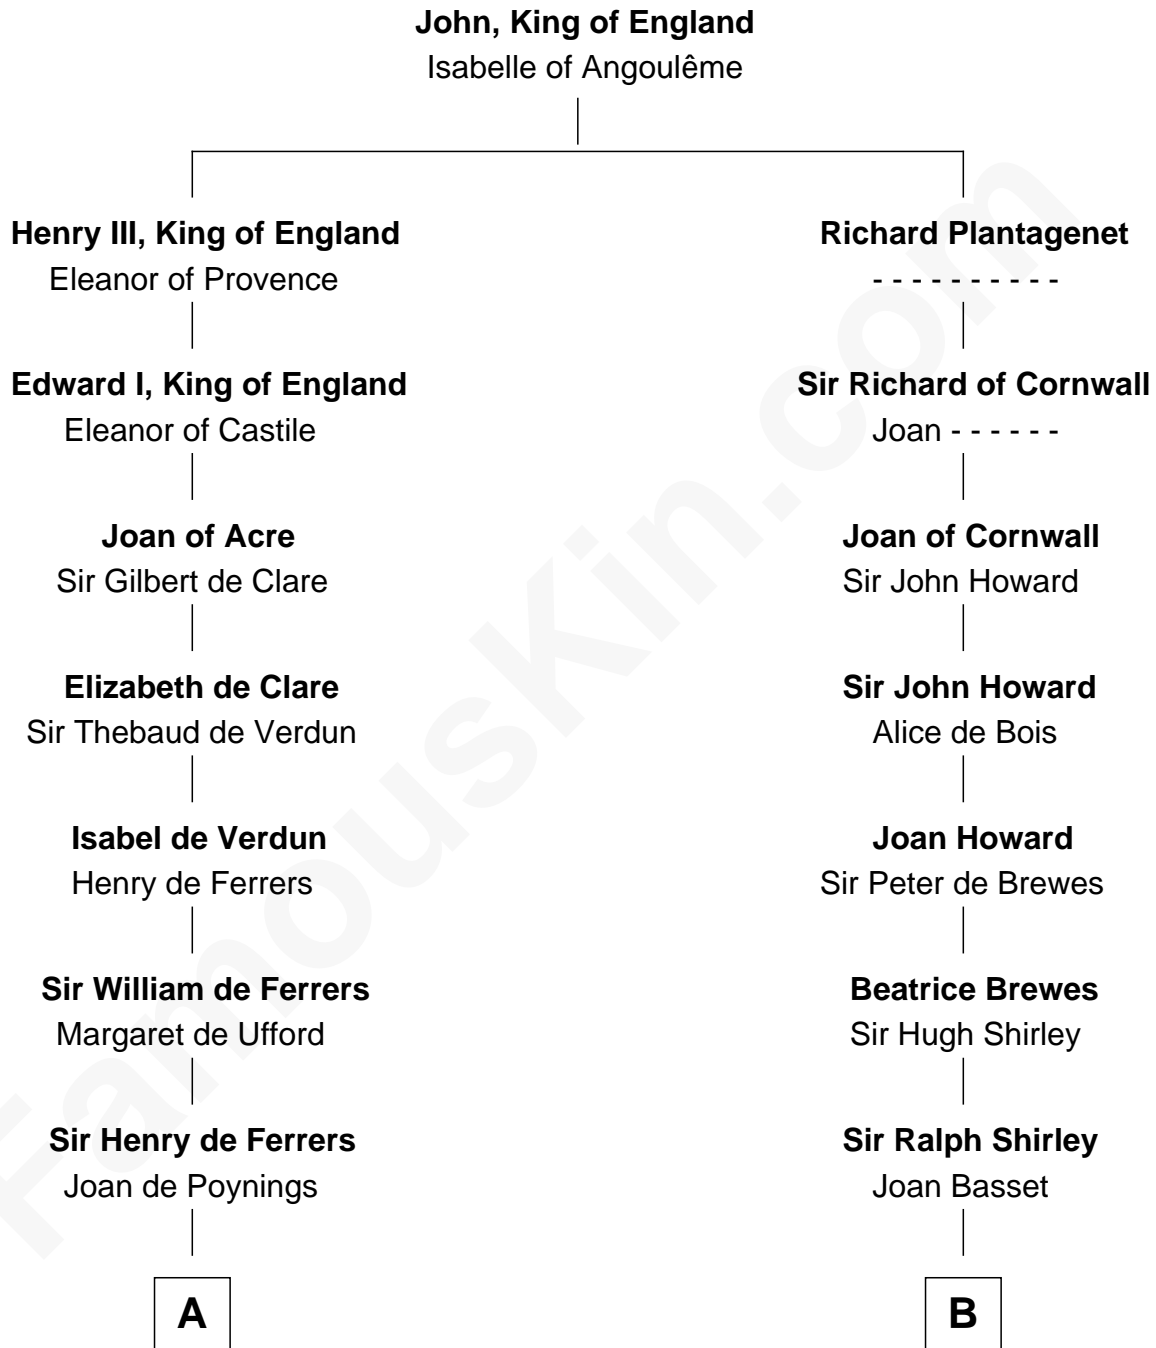

FamousKin.com Relationship Chart of

Susan B. Anthony

Women's Rights Advocate

20th cousin 1 time removed of

Eugene Foss

45th Governor of Massachusetts

C

Thomas Hicks