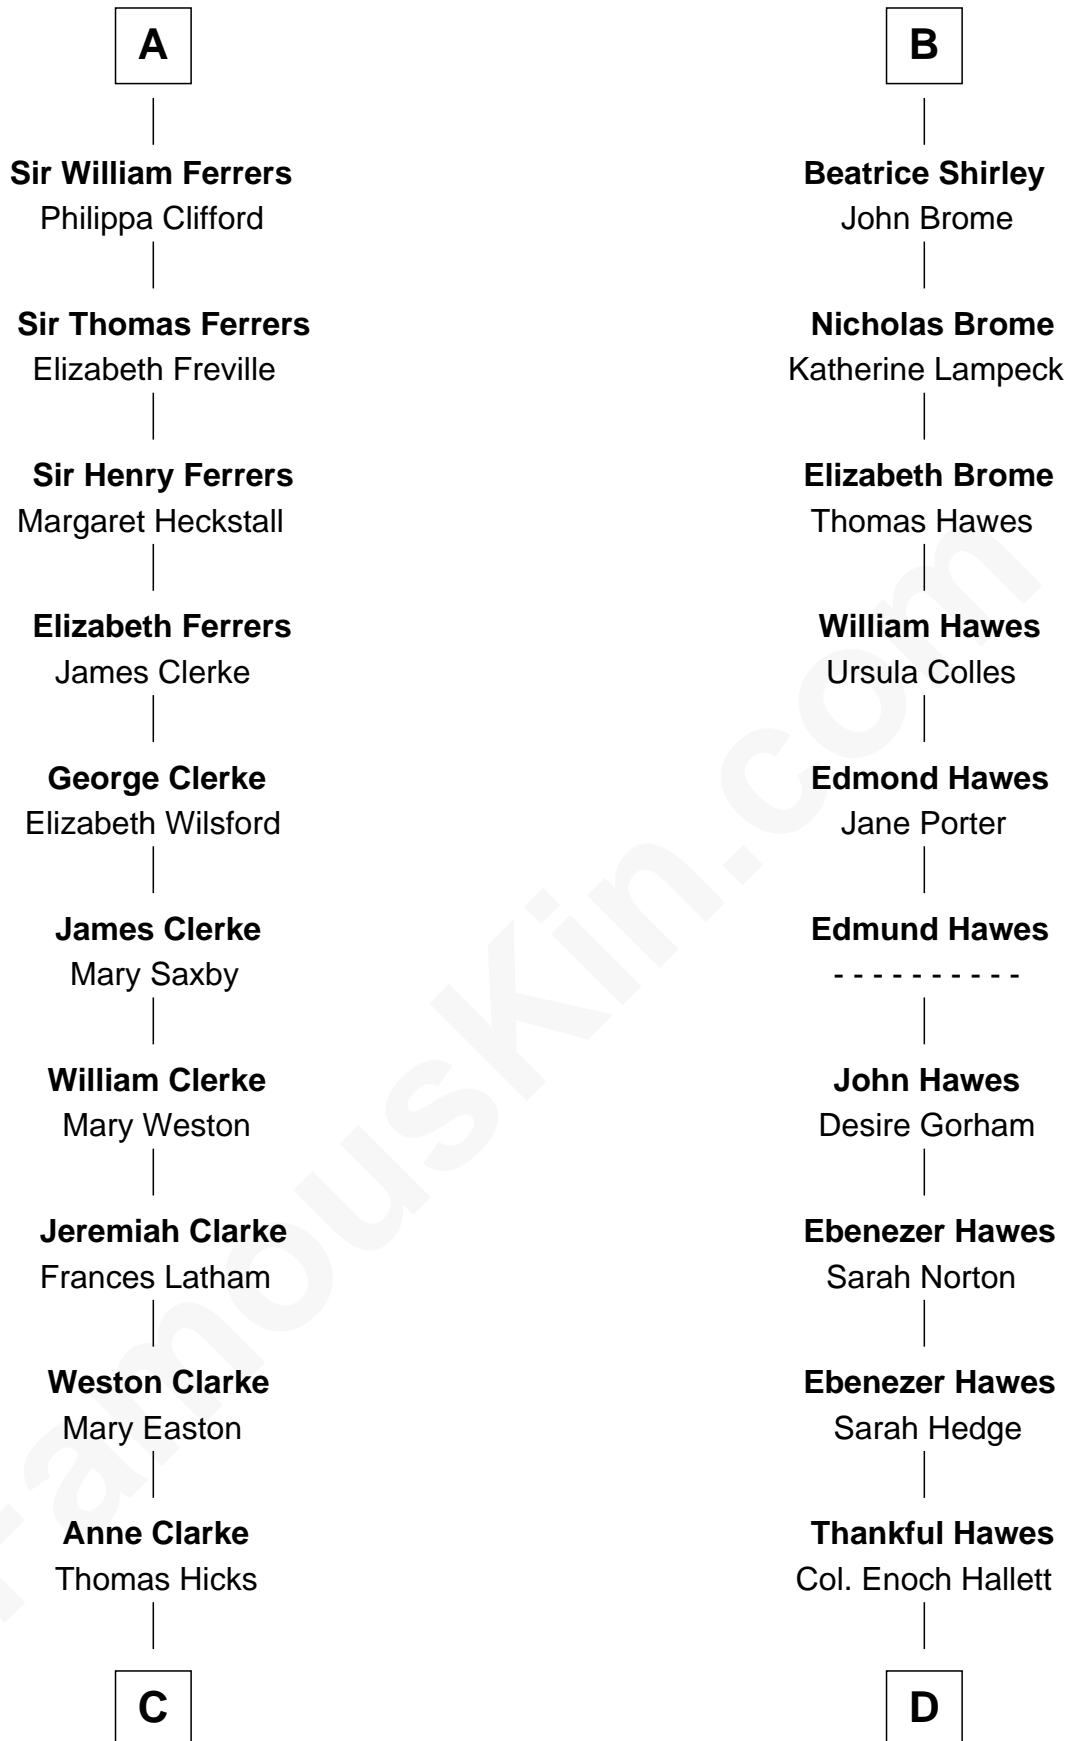

FamousKin.com Relationship Chart of

Susan B. Anthony

Women's Rights Advocate

20th cousin 1 time removed of

Eugene Foss

45th Governor of Massachusetts

C

Thomas Hicks