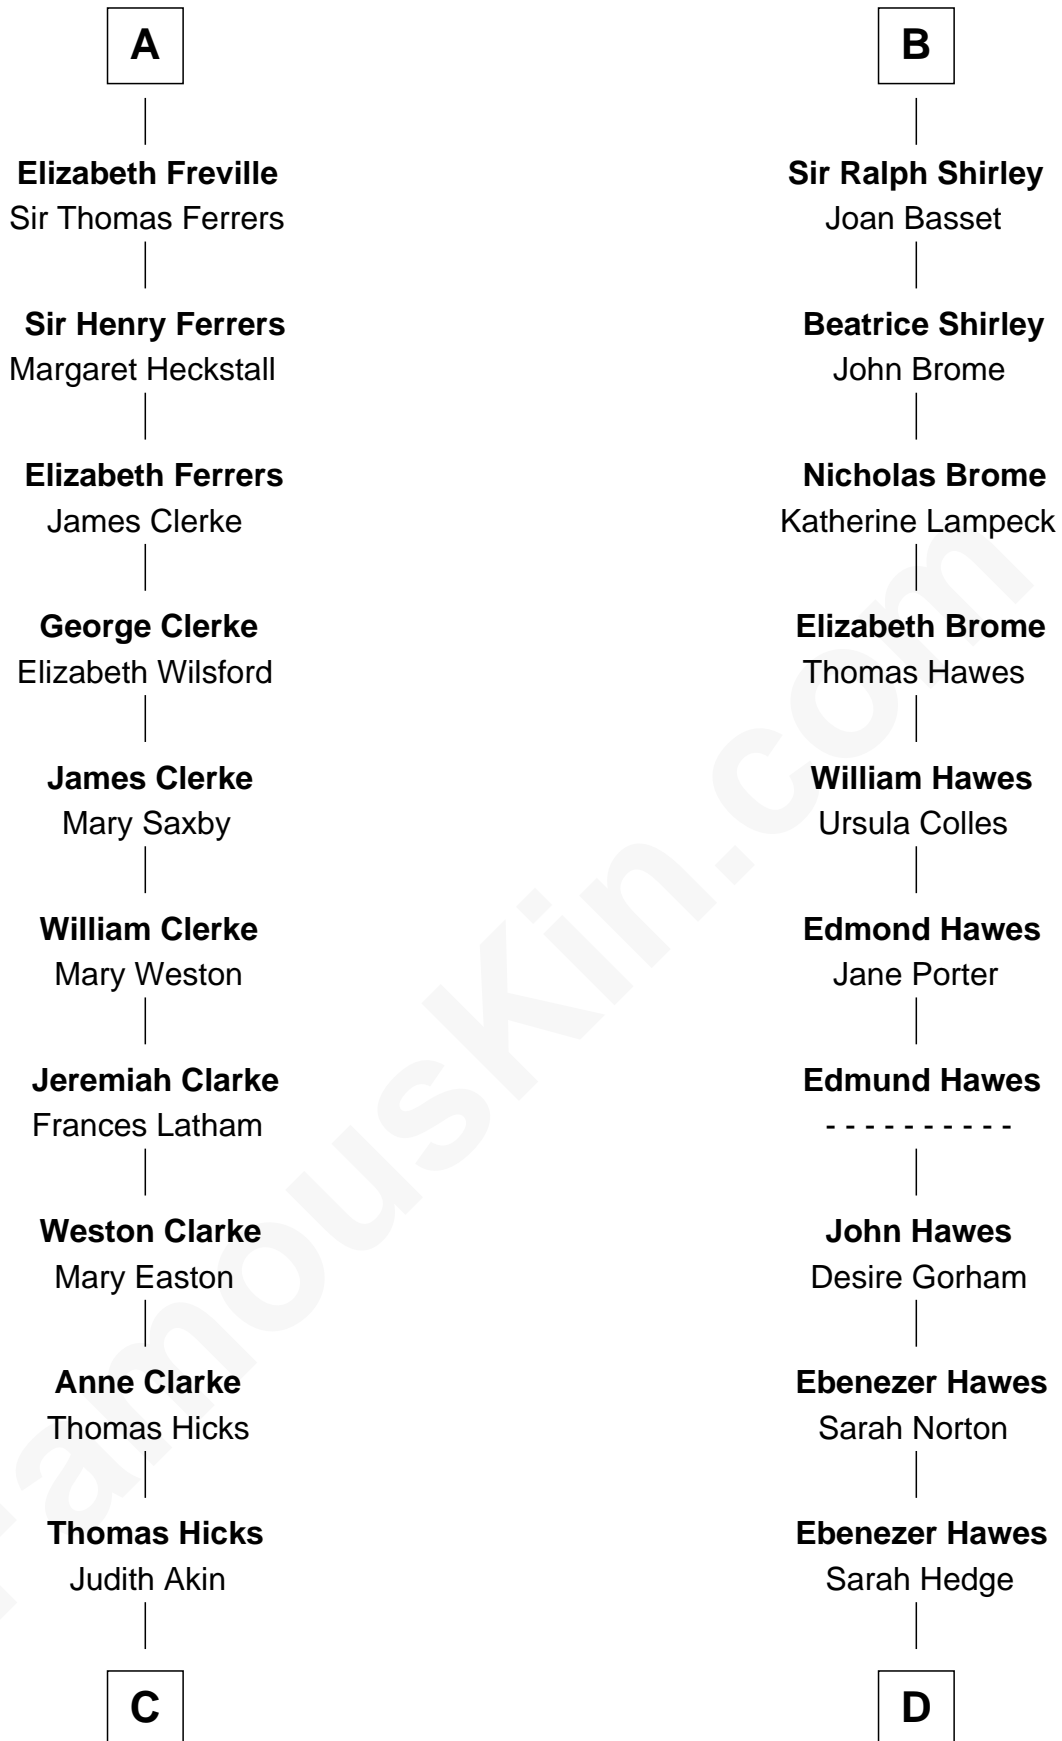

# FamousKin.com Relationship Chart of

**Susan B. Anthony**

*Women's Rights Advocate*

20th cousin 1 time removed of

**Eugene Foss**

*45th Governor of Massachusetts*

**C**

**Judith Hicks**  
David Anthony

**Humphrey Anthony**  
Hannah Lapham

**Daniel Anthony**  
Lucy Read

**Susan B. Anthony**  
*Women's Rights Advocate*

**D**

**Thankful Hawes**  
Col. Enoch Hallett

**Susanna Hallett**  
Col. Heman Bangs

**Amanda Bangs**  
Samuel Bartlett Foss

**George Edmund Foss**  
Marcia Cordelia Noble

**Eugene Foss**  
*45th Governor of Massachusetts*