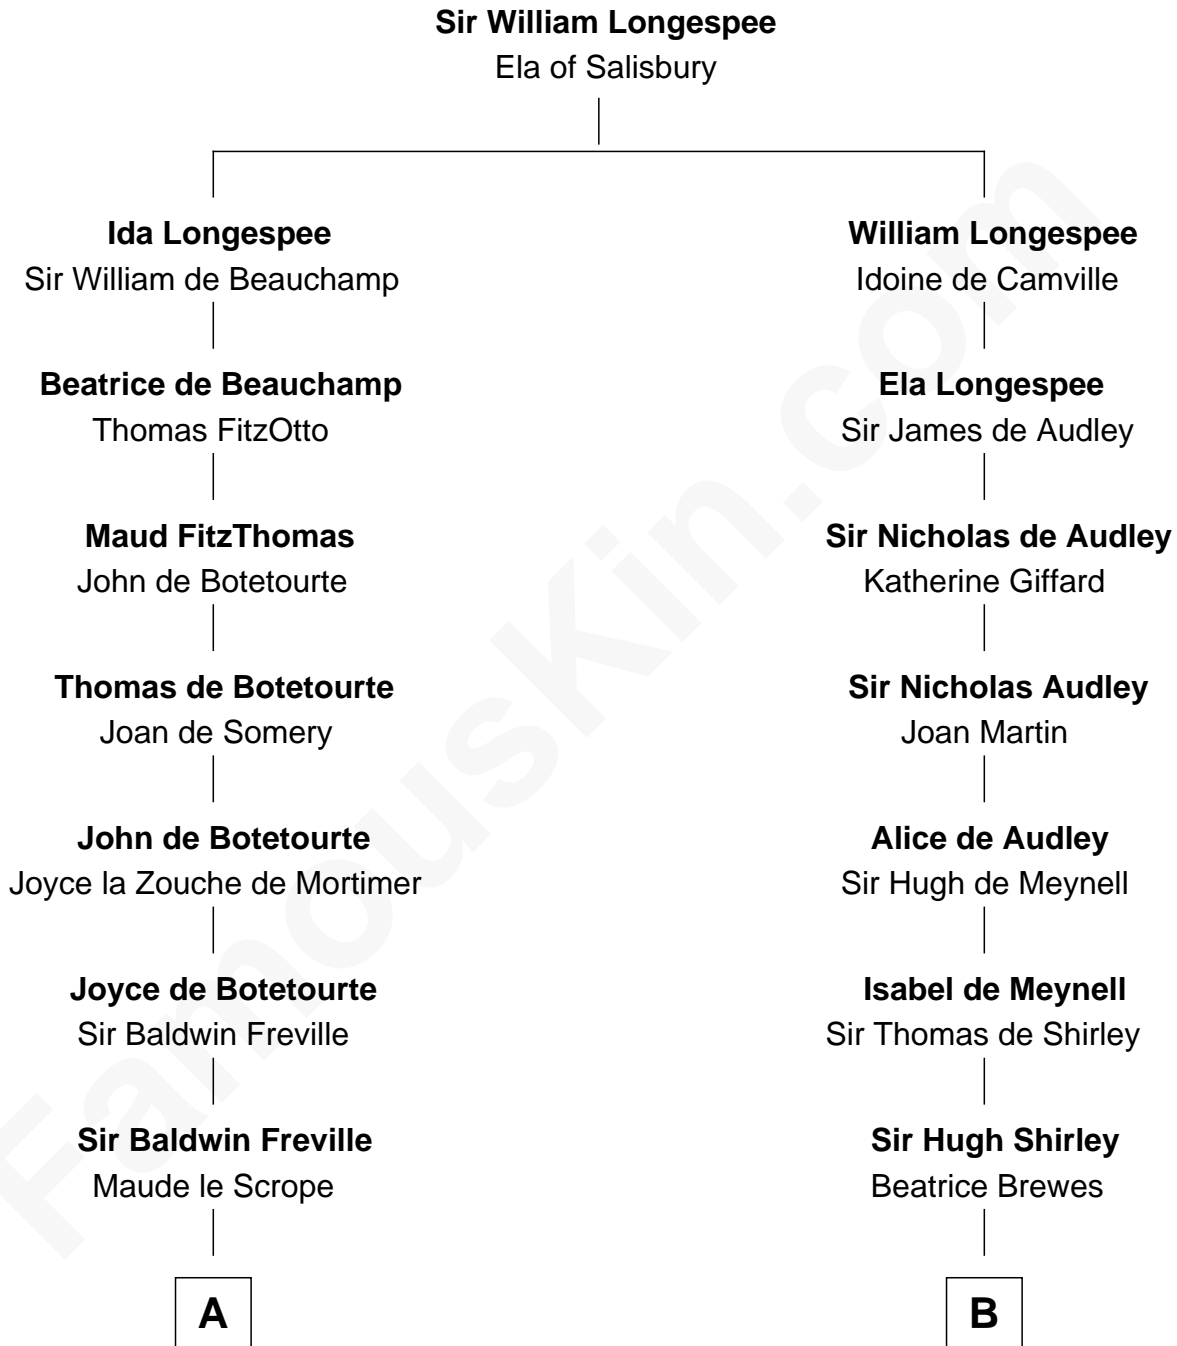

# FamousKin.com Relationship Chart of

**Susan B. Anthony**

*Women's Rights Advocate*

20th cousin 1 time removed of

**Eugene Foss**

*45th Governor of Massachusetts*

**C**

**Judith Hicks**  
David Anthony

**Humphrey Anthony**  
Hannah Lapham

**Daniel Anthony**  
Lucy Read

**Susan B. Anthony**  
*Women's Rights Advocate*

**D**

**Thankful Hawes**  
Col. Enoch Hallett

**Susanna Hallett**  
Col. Heman Bangs

**Amanda Bangs**  
Samuel Bartlett Foss

**George Edmund Foss**  
Marcia Cordelia Noble

**Eugene Foss**  
*45th Governor of Massachusetts*