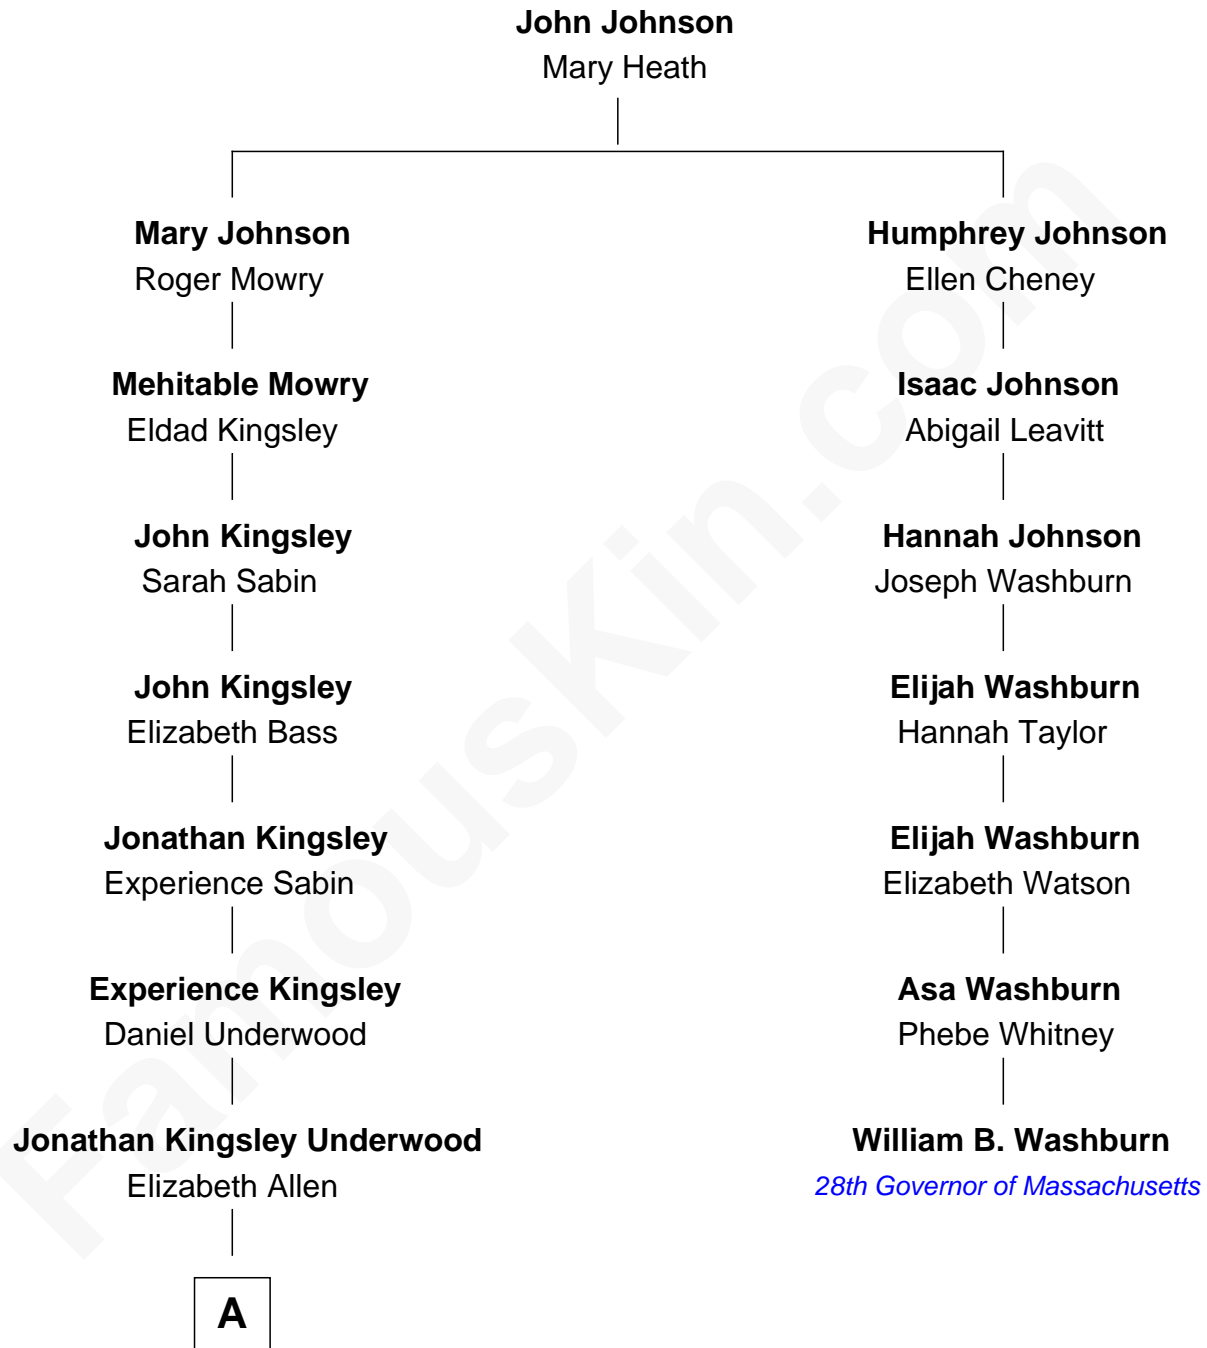

FamousKin.com Relationship Chart of

Francis H. Underwood

Founder of the Atlantic Monthly

6th cousin 2 times removed of

William B. Washburn

28th Governor of Massachusetts

A

—
Roswell Underwood

Phebe Hall

—
Francis H. Underwood

Founder of the Atlantic Monthly

FamousKin.com