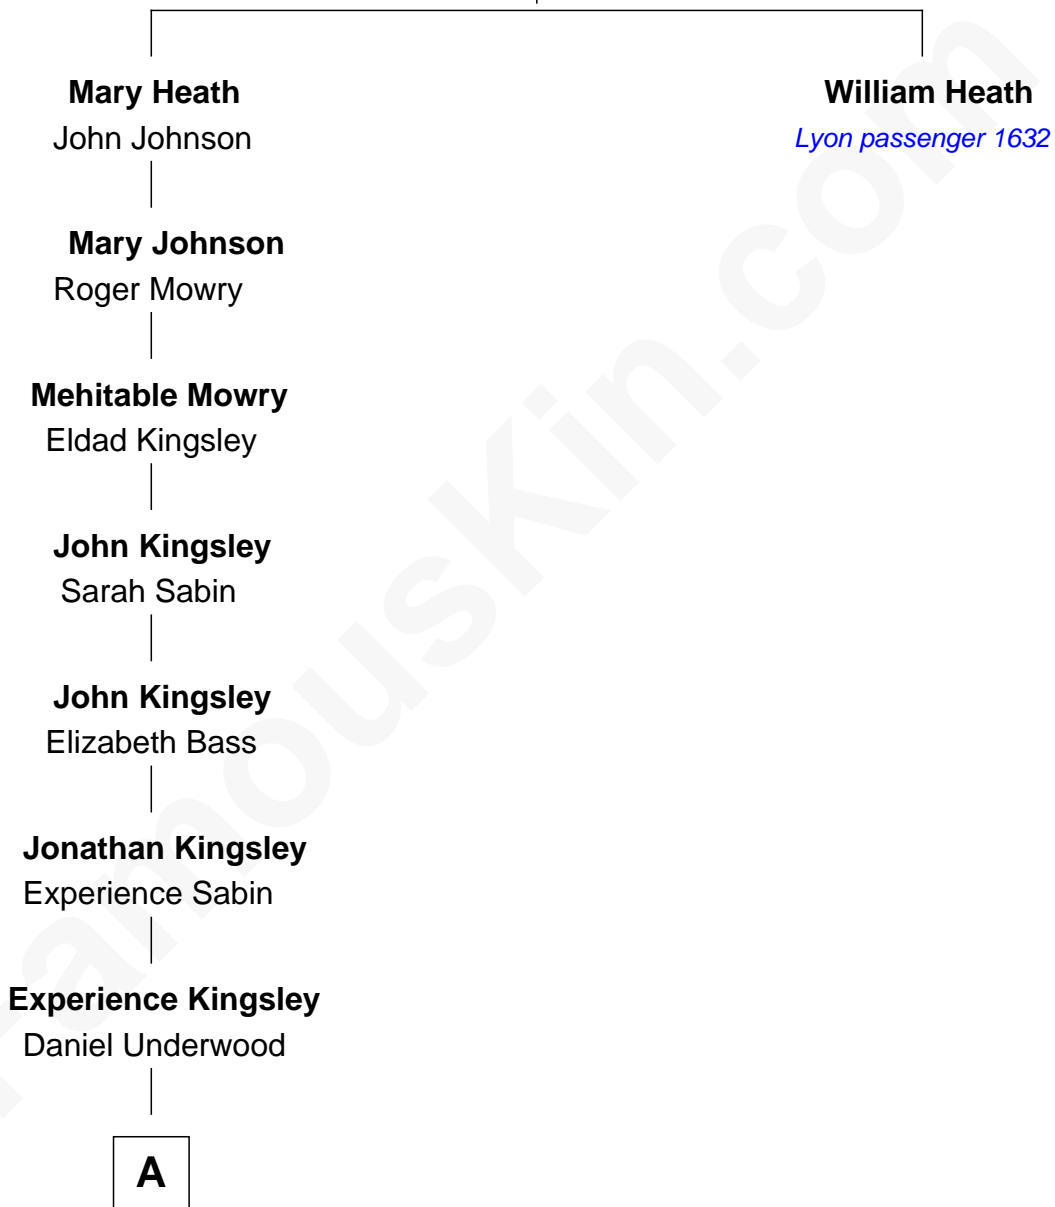

FamousKin.com Relationship Chart of

Francis H. Underwood

Founder of the Atlantic Monthly

7th great-grandnephew of

William Heath

(c1591 - 1652) Lyon passenger 1632

William Heath

Agnes Cheney

A

Jonathan Kingsley Underwood

Elizabeth Allen

Roswell Underwood

Phebe Hall

Francis H. Underwood

Founder of the Atlantic Monthly

FamousKin.com