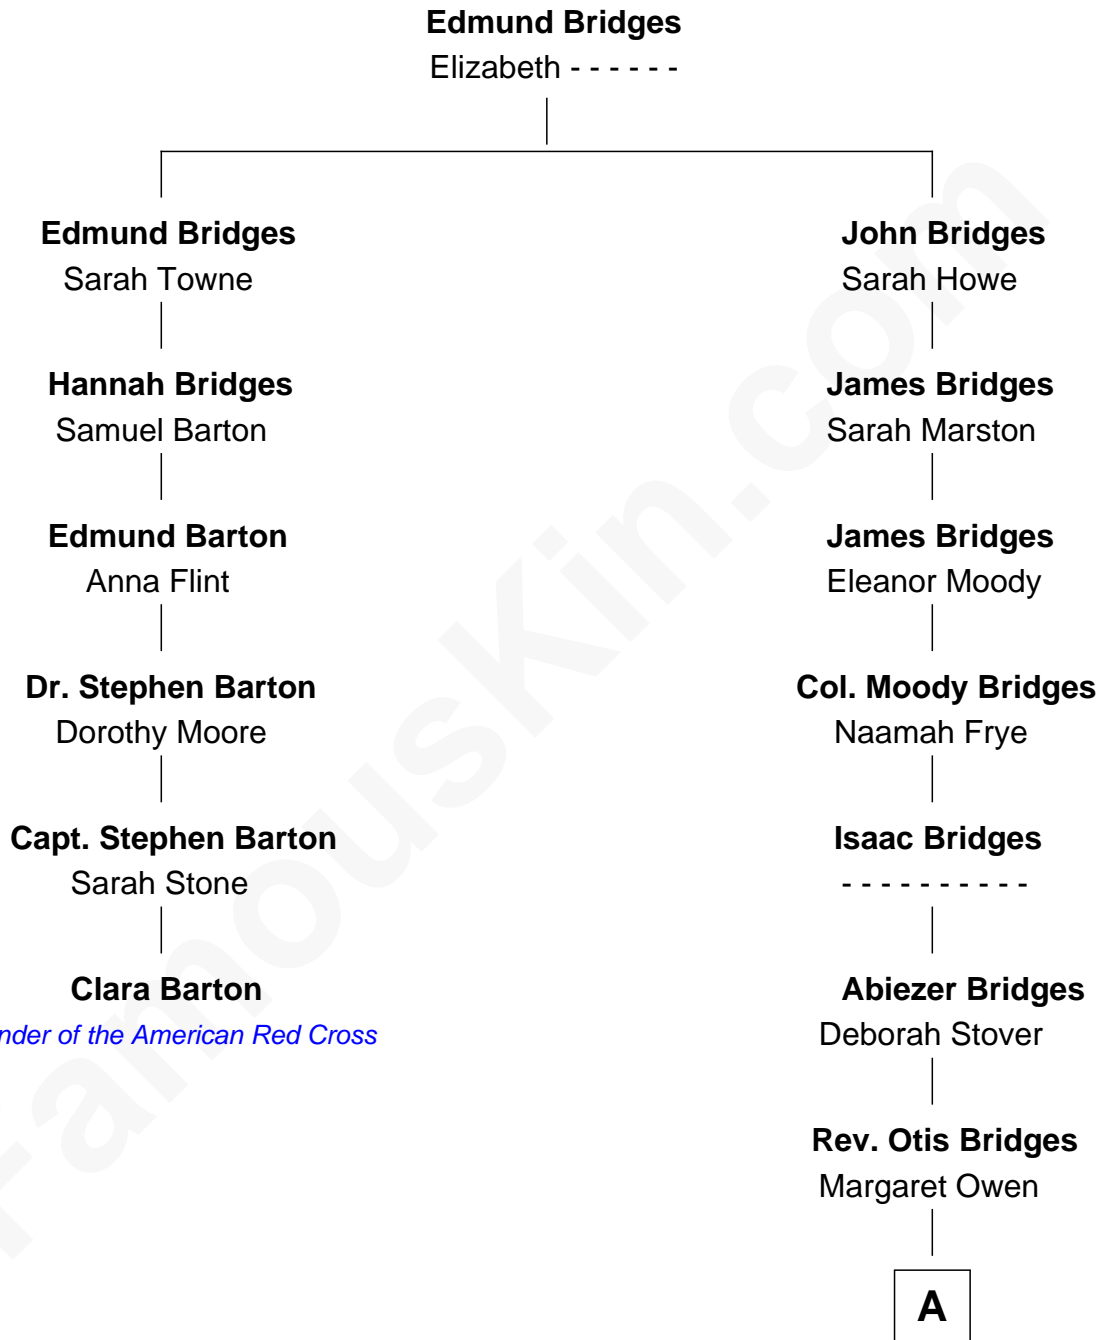

FamousKin.com

Relationship Chart of

Clara Barton

Founder of the American Red Cross

5th cousin 4 times removed of

Owen Brewster

54th Governor of Maine

A

—
Owen W. Bridges

Lydia A. -----

—
Carrie S. Bridges

William Edmund Brewster

—
Owen Brewster

54th Governor of Maine

FamousKin.com