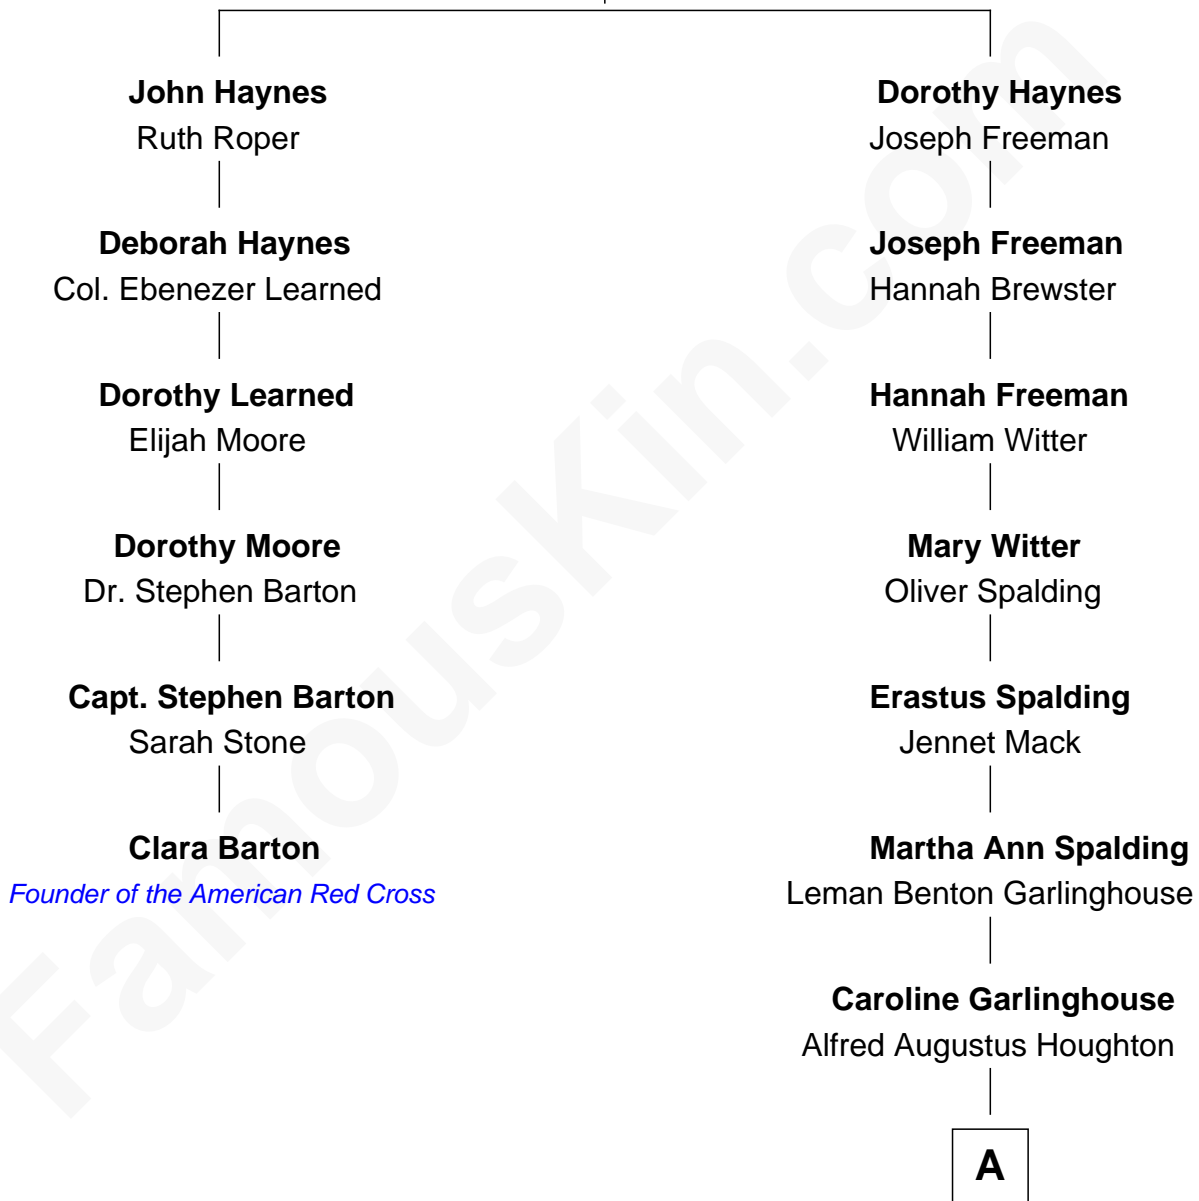

FamousKin.com Relationship Chart of

Clara Barton

Founder of the American Red Cross

5th cousin 3 times removed of

Katharine Hepburn

Movie Actress

John Haynes
Dorothy Noyes

A

|
Katharine Martha Houghton

Thomas Norval Hepburn

|
Katharine Hepburn

Movie Actress

FamousKin.com