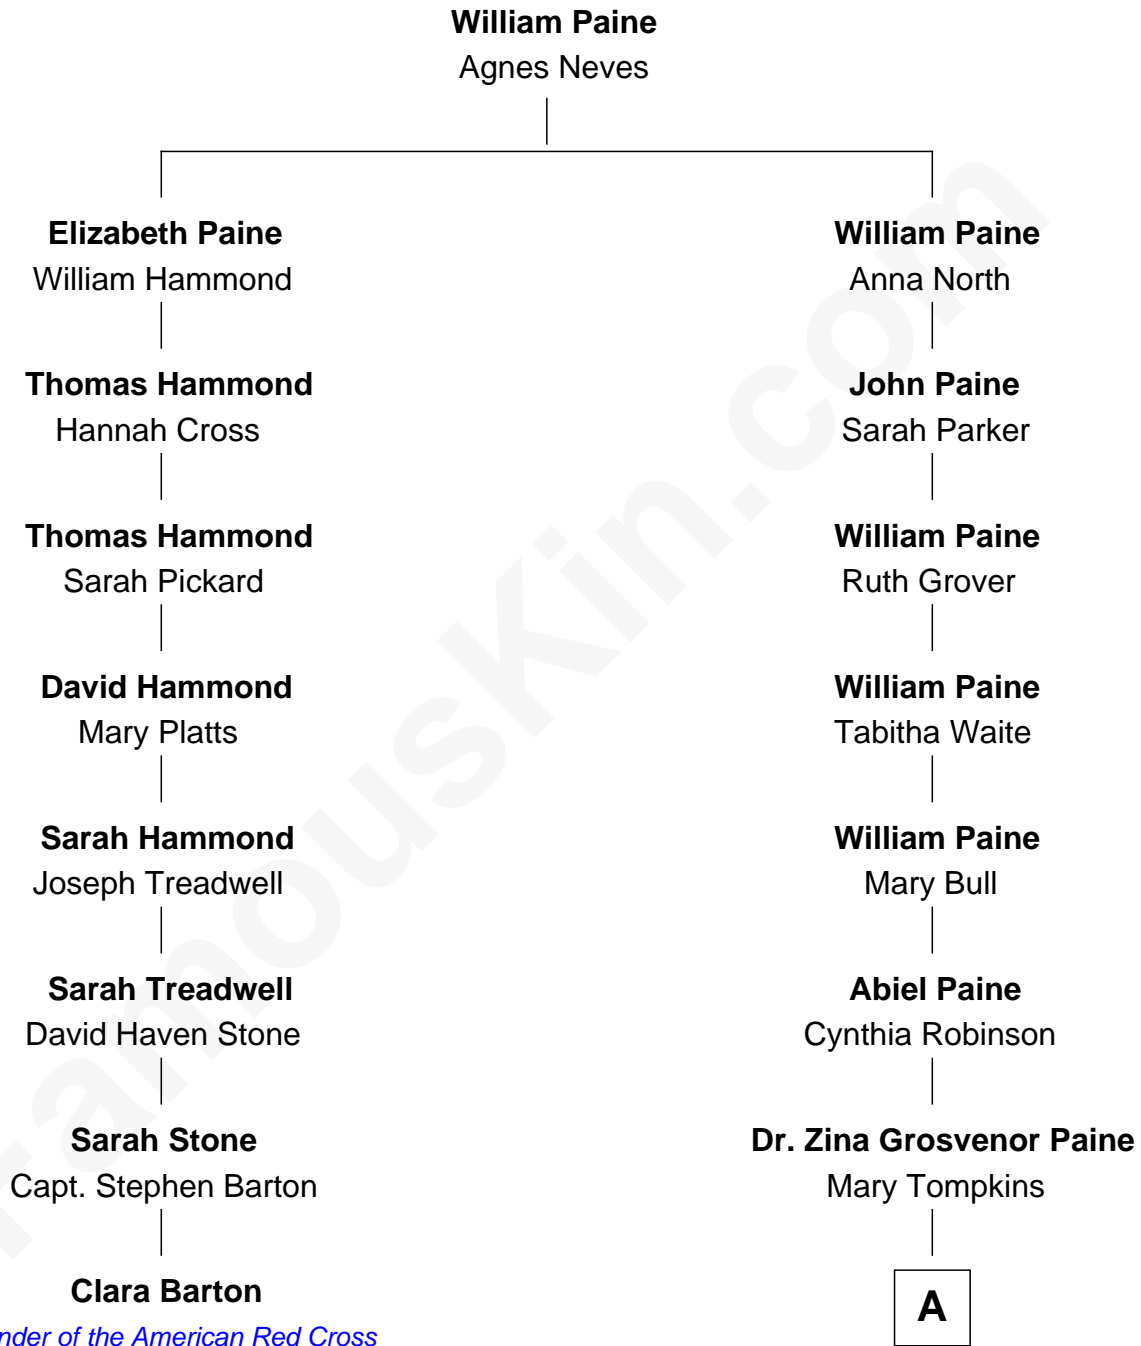

FamousKin.com

Relationship Chart of

Clara Barton

Founder of the American Red Cross

7th cousin 2 times removed of

Charles M. Dale

66th Governor of New Hampshire

A

Nathaniel Tompkins Paine

Martha Mariah Milby

Maud Paine

Fred Vernon Dale

Charles M. Dale

66th Governor of New Hampshire

FamousKin.com