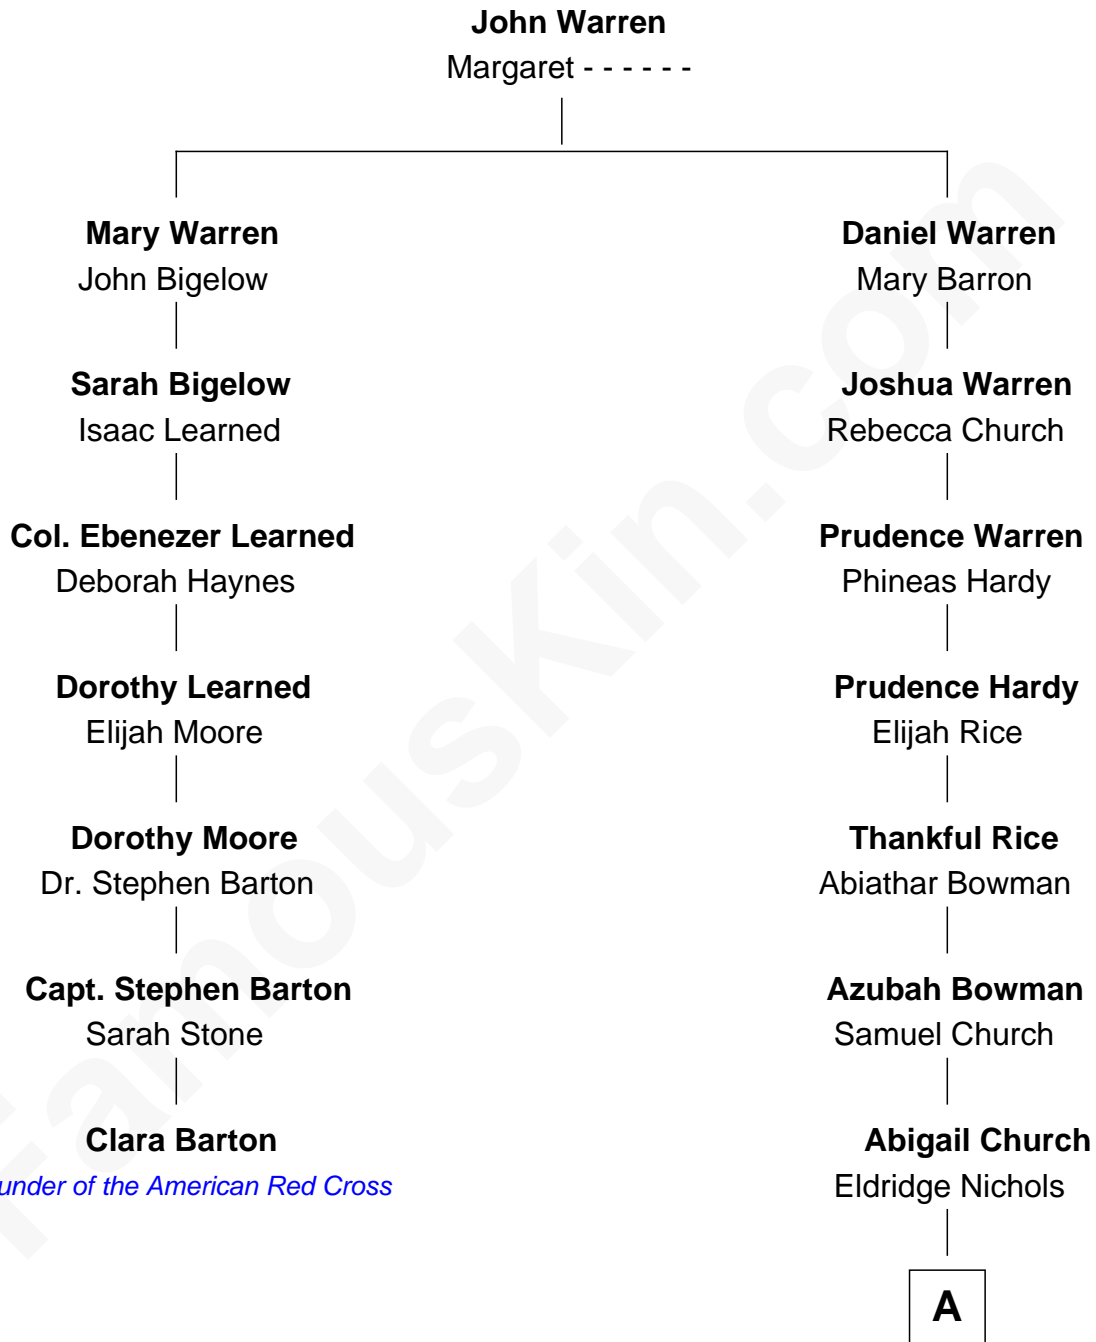

FamousKin.com

Relationship Chart of

Clara Barton

Founder of the American Red Cross

6th cousin 7 times removed of

Taylor Lautner
TV and Movie Actor

A

George Nichols
Louise Harriett Randall

Wayland Albert Nichols
Fannie Blanche Sisco

Frank James Nichols
Olive F. Allen

Keith Francis Nichols
Wanda J. Yount

Patricia Anne Nichols
David Andrew Bos

Deborah C. Bos
Daniel Joseph Lautner

Taylor Lautner
TV and Movie Actor