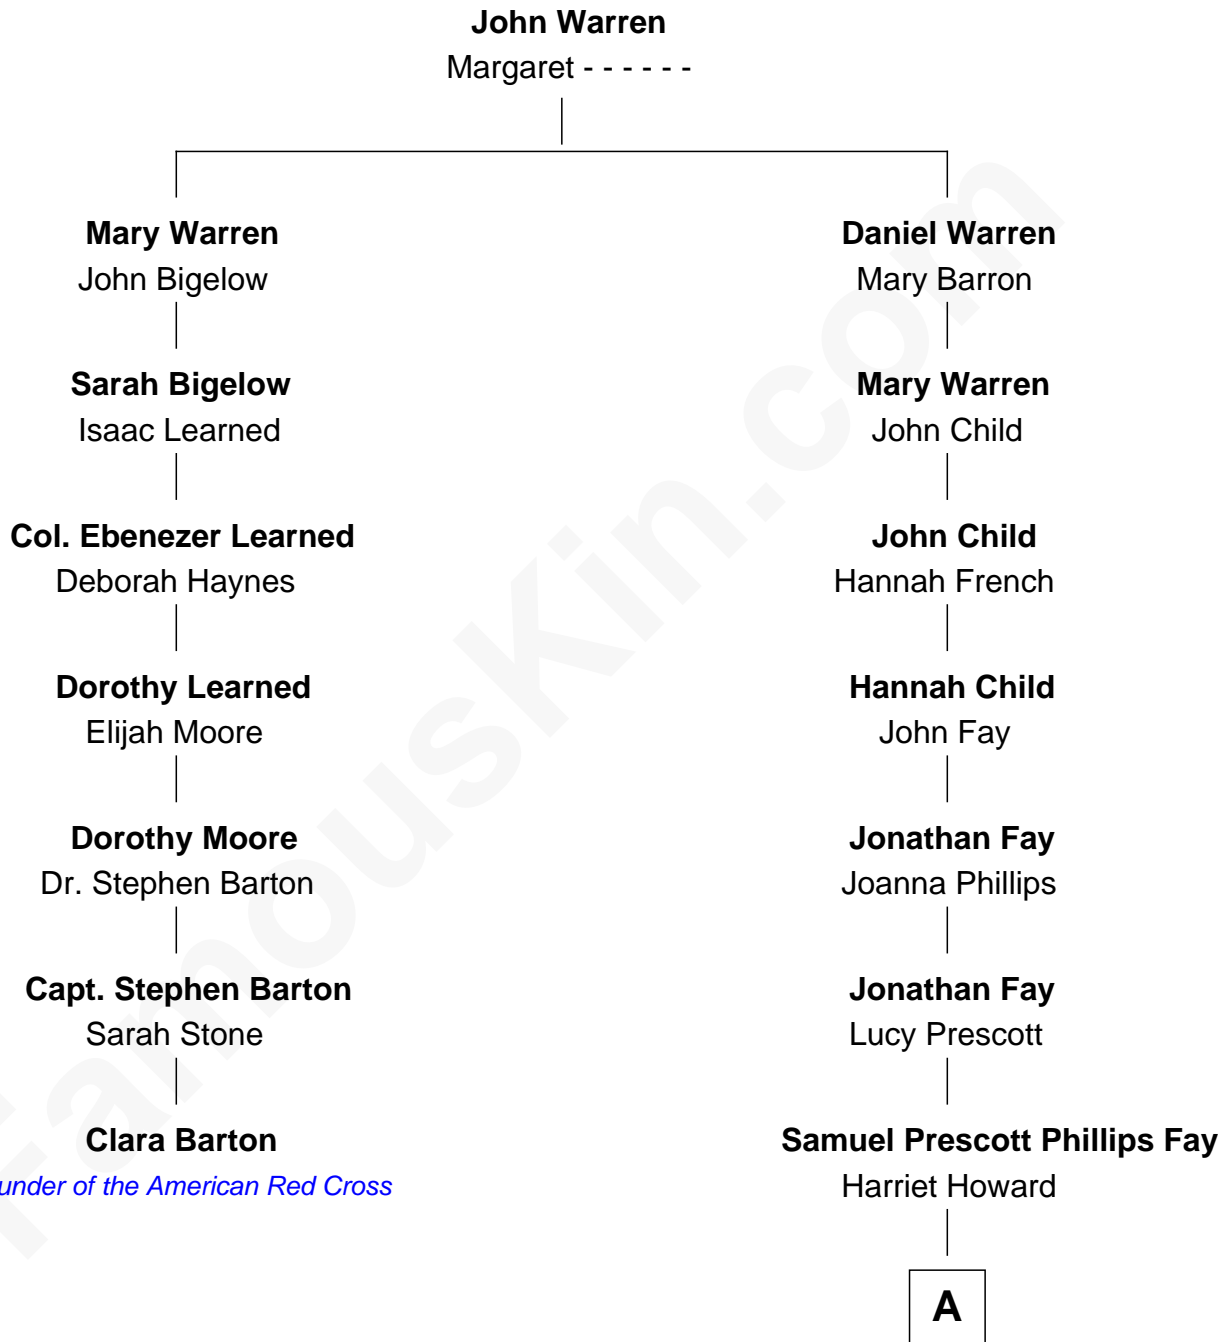

FamousKin.com

Relationship Chart of

Clara Barton

Founder of the American Red Cross

6th cousin 5 times removed of

George H. W. Bush
41st U.S. President

A

|
Samuel Howard Fay
Susan Montfort Shellman

|
Harriet Eleanor Fay
Rev. James Smith Bush

|
Samuel Prescott Bush
Flora Sheldon

|
Prescott Sheldon Bush
Dorothy Wear Walker

|
George H. W. Bush
41st U.S. President

FamousKin.com