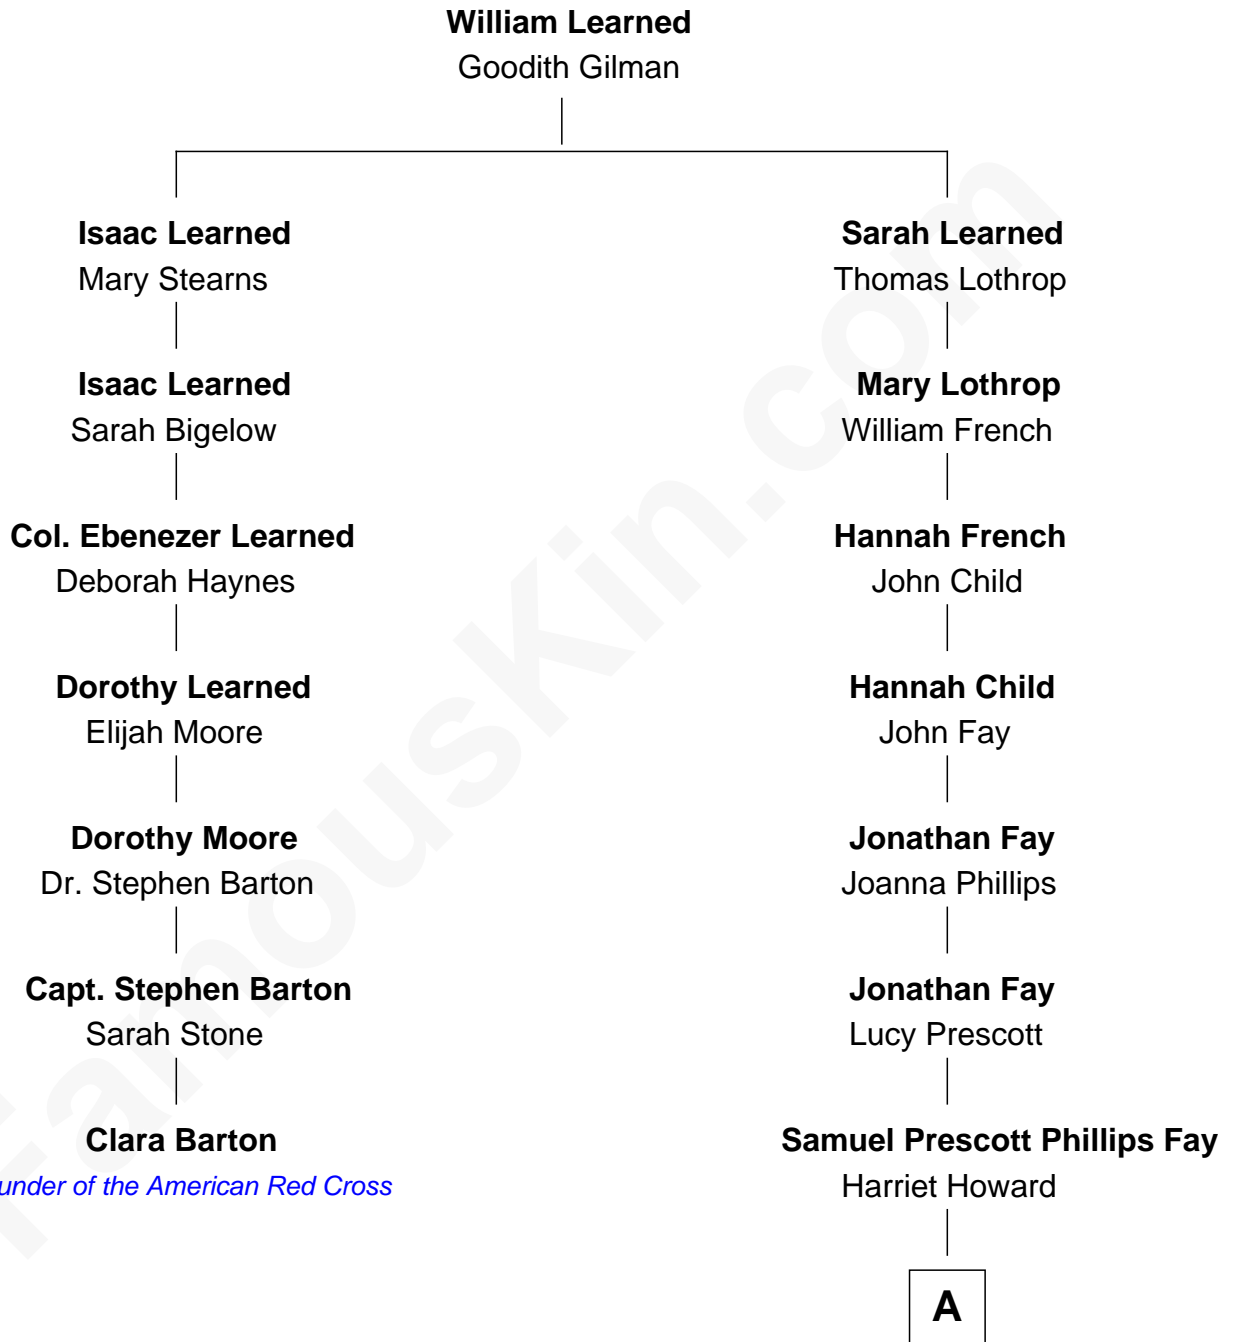

# FamousKin.com

## Relationship Chart of Clara Barton

*Founder of the American Red Cross*

6th cousin 5 times removed of

**George H. W. Bush**  
*41st U.S. President*

**A**

|  
**Samuel Howard Fay**  
Susan Montfort Shellman

|  
**Harriet Eleanor Fay**  
Rev. James Smith Bush

|  
**Samuel Prescott Bush**  
Flora Sheldon

|  
**Prescott Sheldon Bush**  
Dorothy Wear Walker

|  
**George H. W. Bush**  
*41st U.S. President*

FamousKin.com