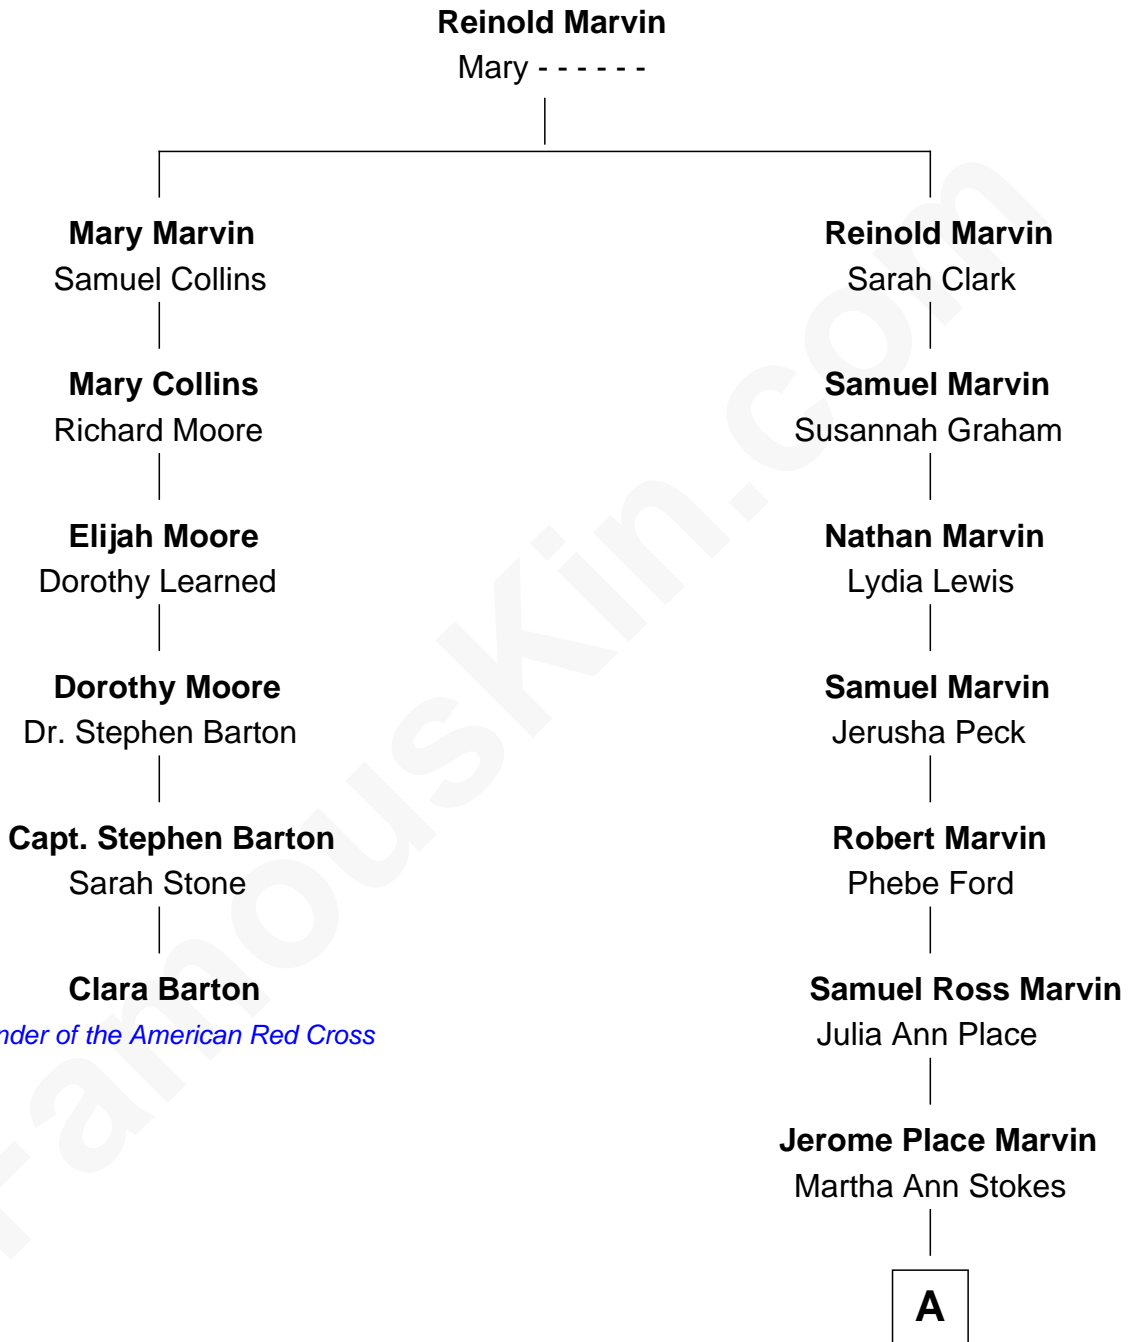

FamousKin.com

Relationship Chart of Clara Barton

Founder of the American Red Cross

5th cousin 5 times removed of

George W. Bush
43rd U.S. President

A

|
Mabel Marvin

Scott Pierce

|
Marvin Pierce

Pauline Robinson

|
Barbara Pierce

George Herbert Walker Bush

|
George W. Bush

43rd U.S. President

FamousKin.com