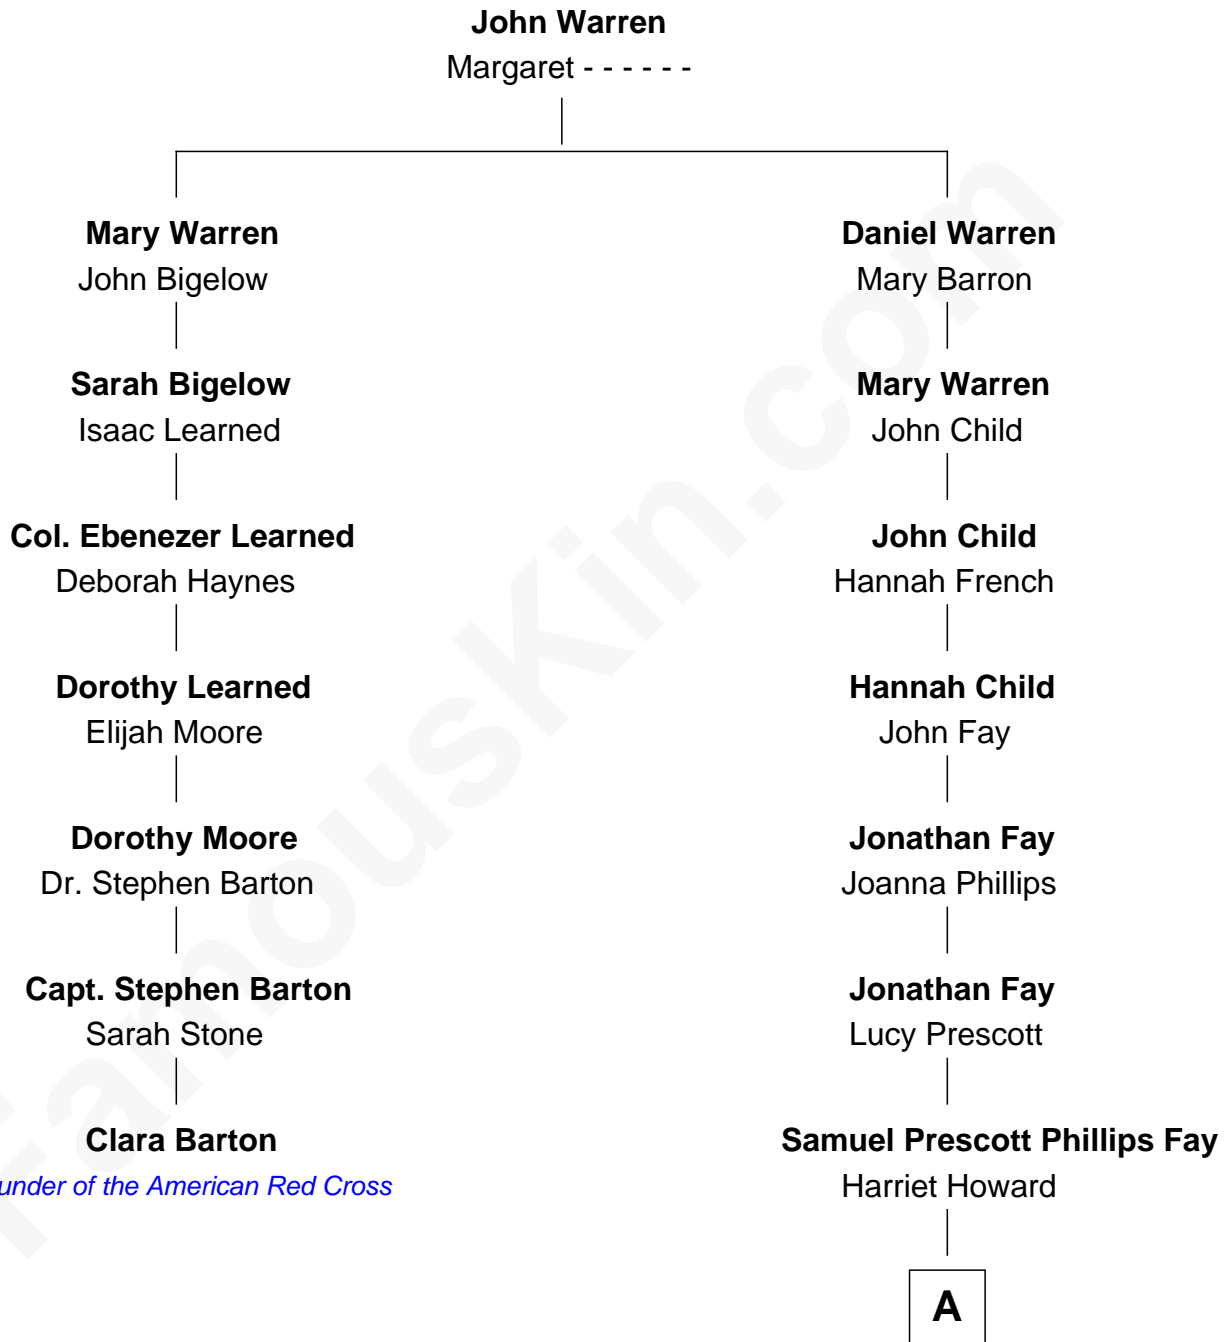

FamousKin.com

Relationship Chart of

Clara Barton

Founder of the American Red Cross

6th cousin 6 times removed of

George W. Bush
43rd U.S. President

A

|
Samuel Howard Fay
Susan Montfort Shellman

|
Harriet Eleanor Fay
Rev. James Smith Bush

|
Samuel Prescott Bush
Flora Sheldon

|
Prescott Sheldon Bush
Dorothy Wear Walker

|
George Herbert Walker Bush
Barbara Pierce

|
George W. Bush
43rd U.S. President