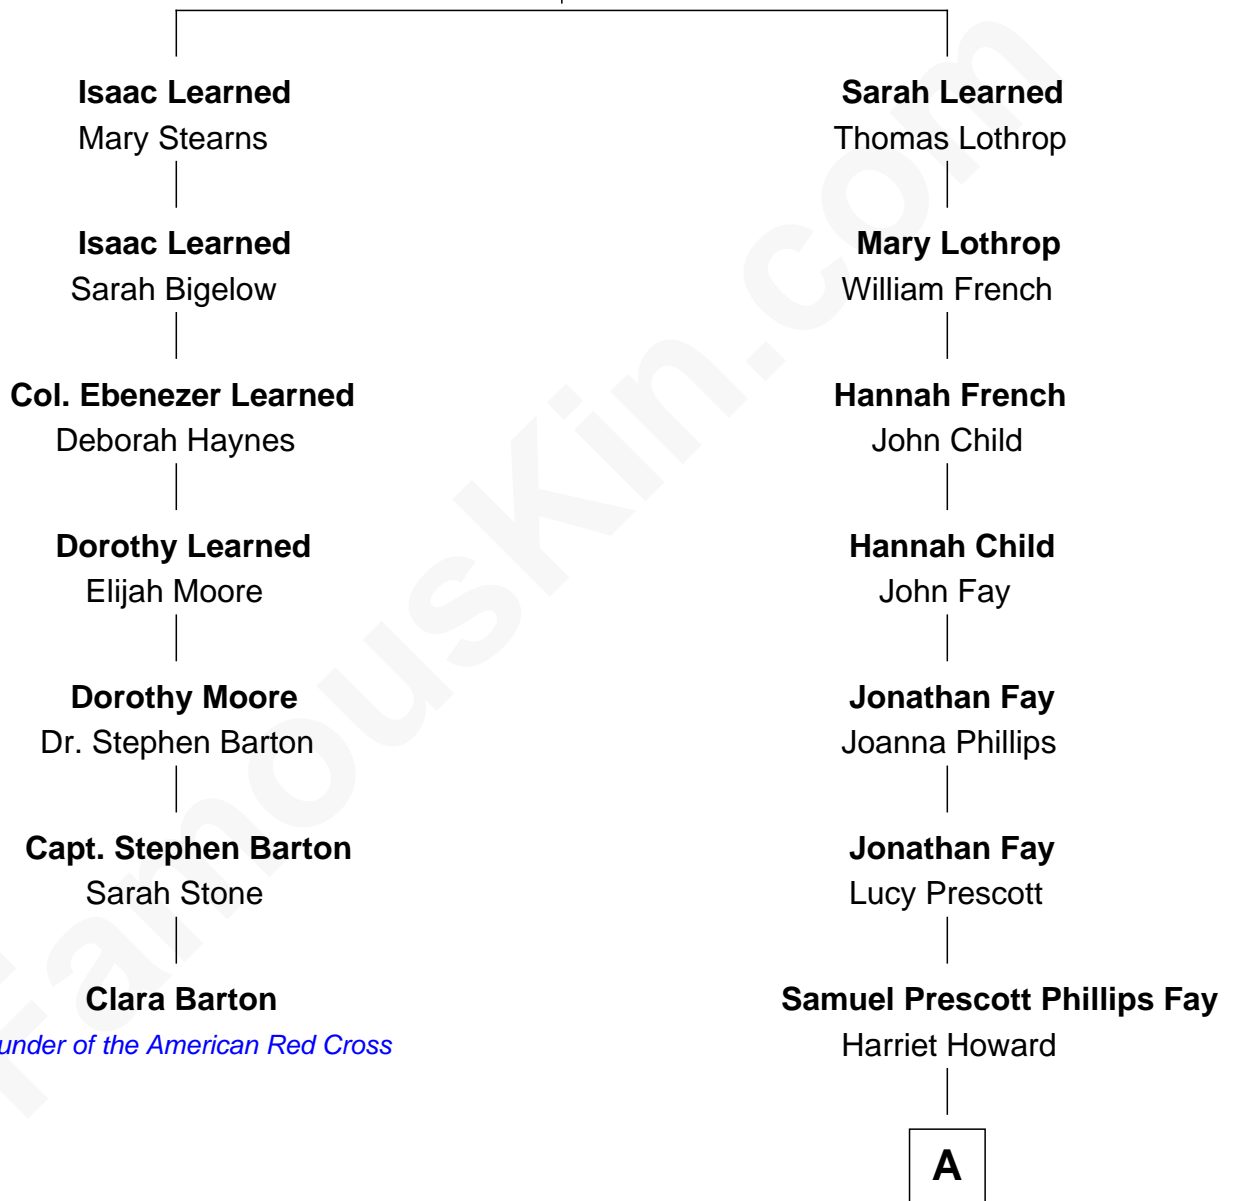

FamousKin.com

Relationship Chart of

Clara Barton

Founder of the American Red Cross

6th cousin 6 times removed of

George W. Bush
43rd U.S. President

William Learned
Goodith Gilman

A

Samuel Howard Fay
Susan Montfort Shellman

Harriet Eleanor Fay
Rev. James Smith Bush

Samuel Prescott Bush
Flora Sheldon

Prescott Sheldon Bush
Dorothy Wear Walker

George Herbert Walker Bush
Barbara Pierce

George W. Bush
43rd U.S. President