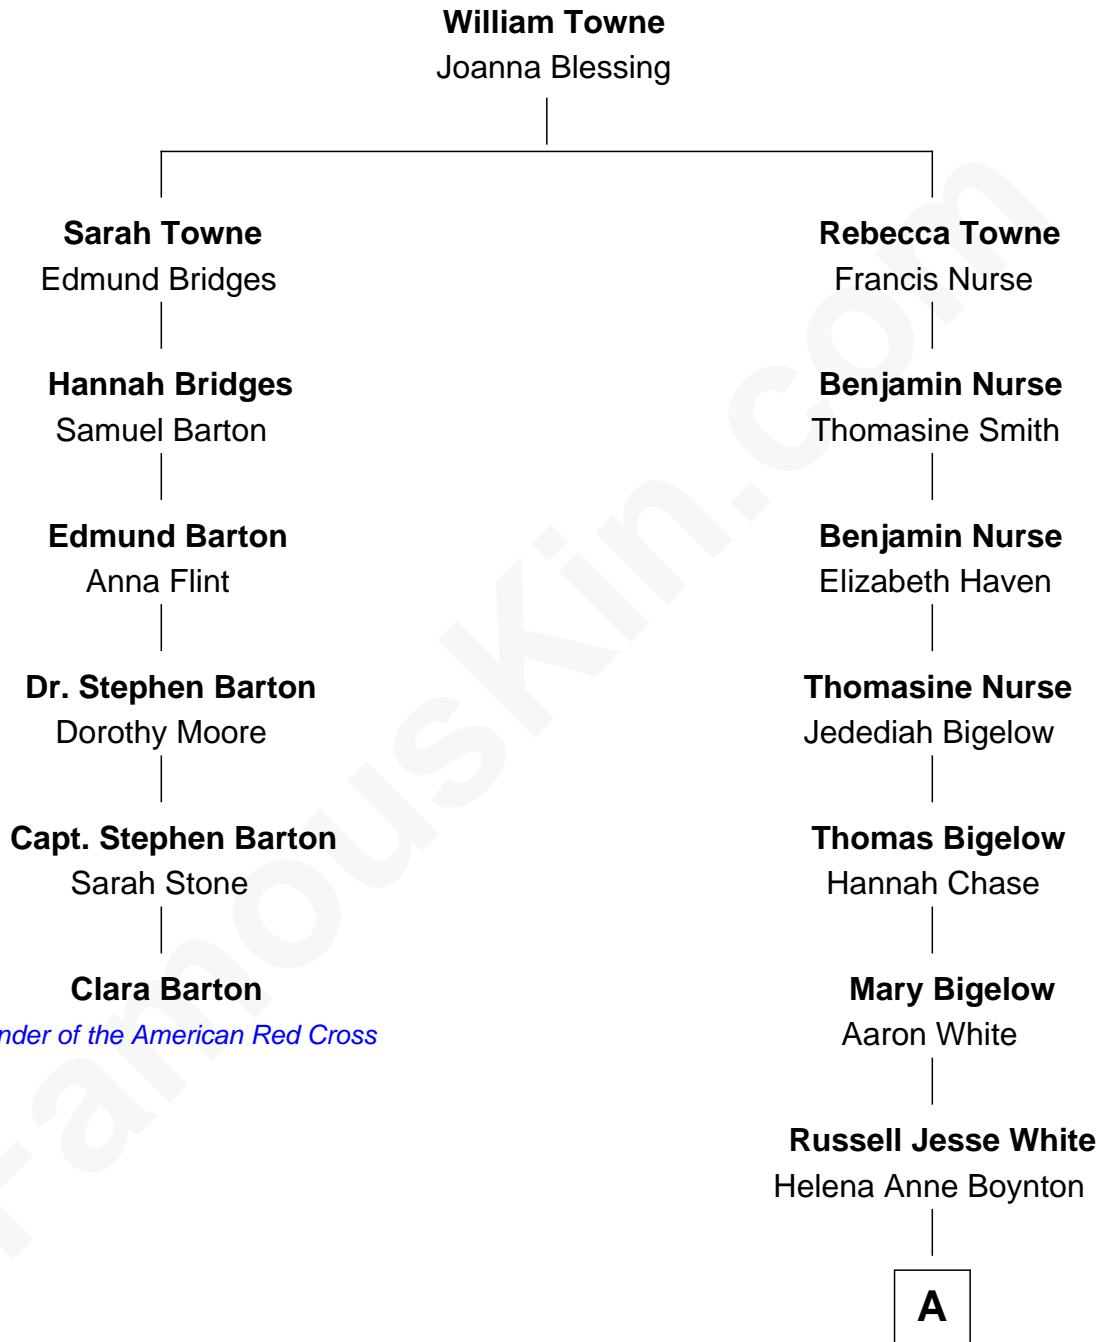

## Relationship Chart of

### Clara Barton

*Founder of the American Red Cross*

5th cousin 4 times removed of

**Vincent Price**

*Movie Actor*

**A**

—  
**Harriet Elizabeth White**

Vincent Clarence Price