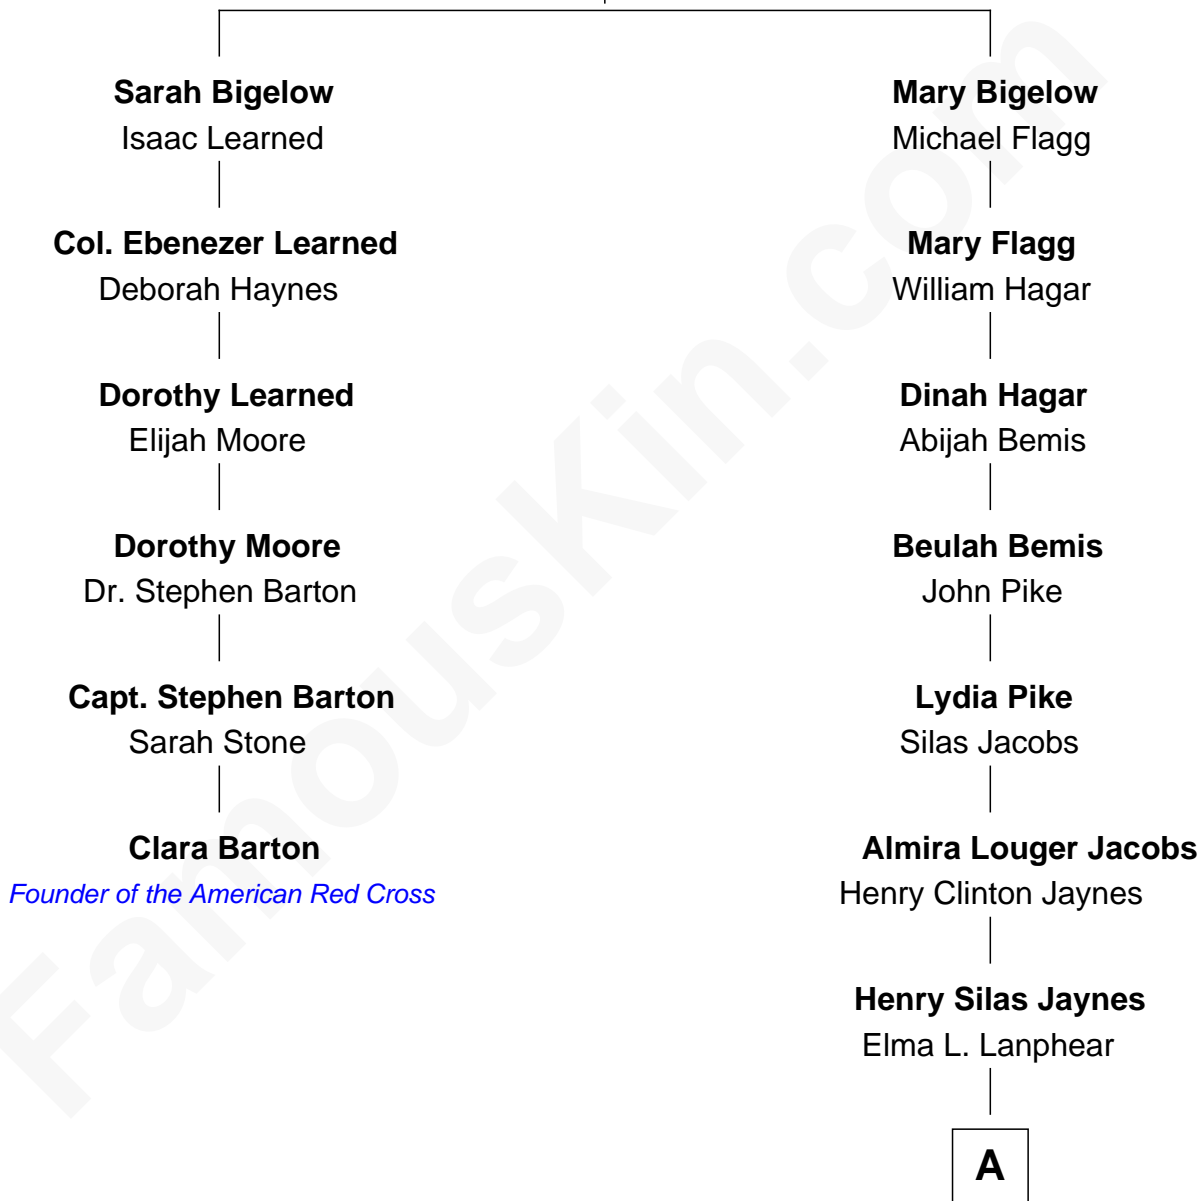

FamousKin.com Relationship Chart of

Clara Barton

Founder of the American Red Cross

5th cousin 4 times removed of

Jane Fonda

Movie Actress

John Bigelow

Mary Warren

A

Herberta Elma Jaynes

William Brace Fonda

Henry Jaynes Fonda

Frances Ford Seymour

Jane Fonda

Movie Actress

FamousKin.com