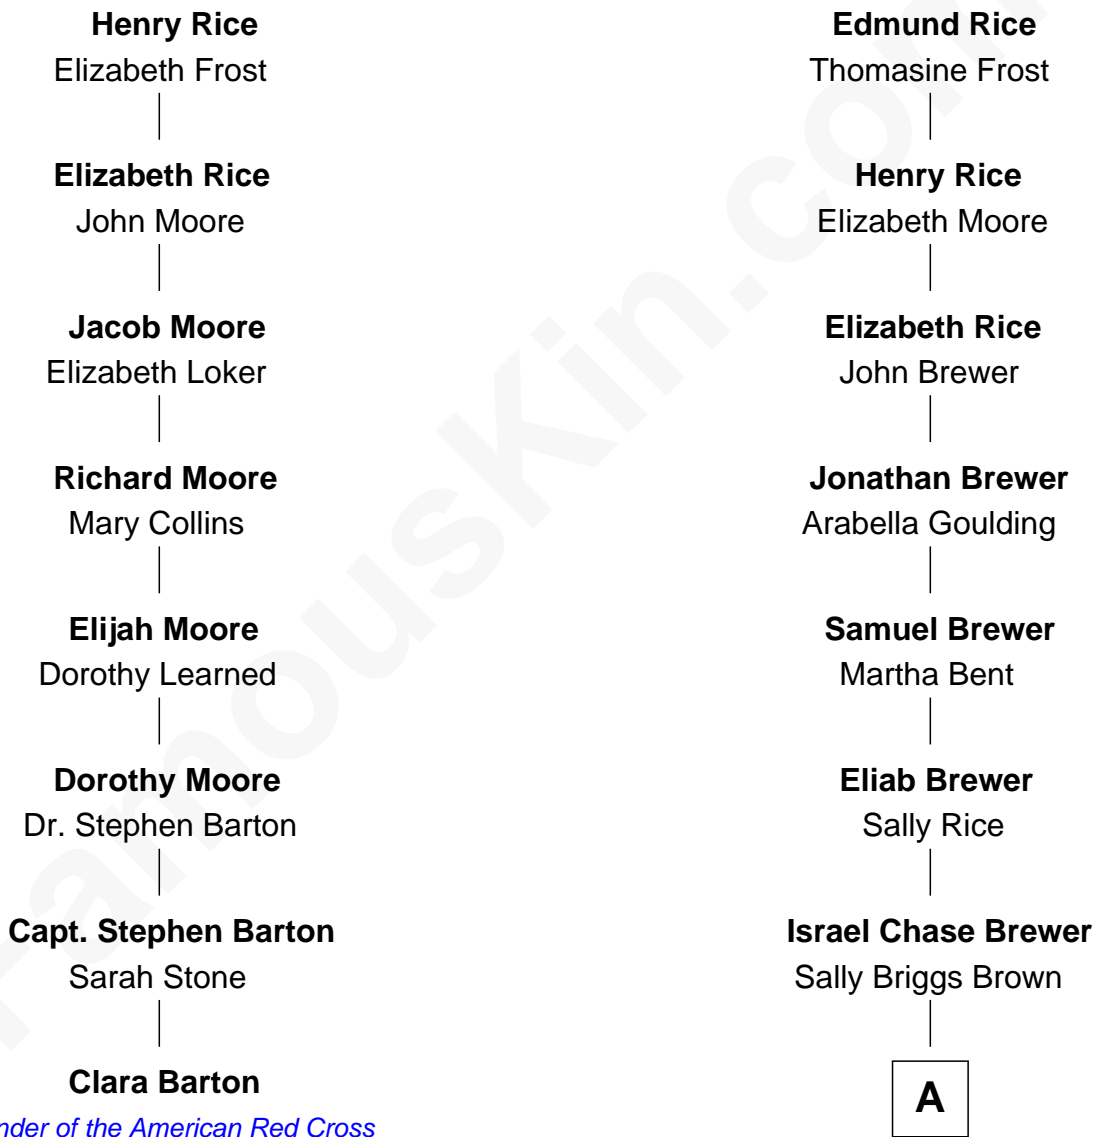

## Relationship Chart of Clara Barton

*Founder of the American Red Cross*

7th cousin 2 times removed of

**Calvin Coolidge**  
*30th U.S. President*

----- Rice

-----

**A**

—  
**Sarah Almeda Brewer**  
Calvin Galusha Coolidge