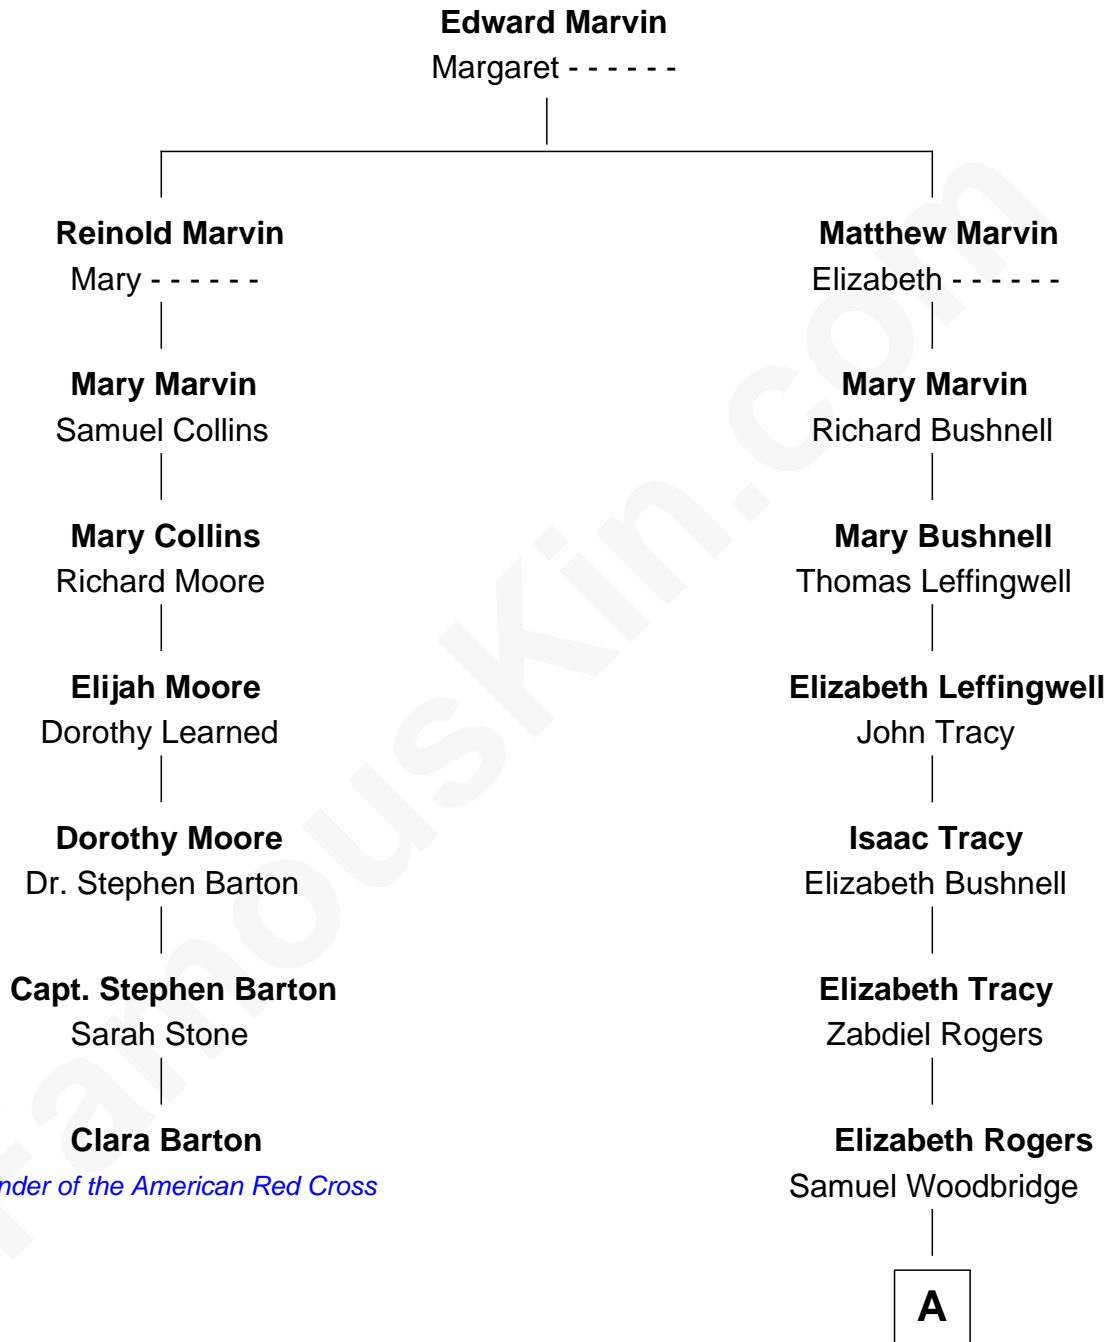

FamousKin.com Relationship Chart of

Clara Barton

Founder of the American Red Cross

6th cousin 5 times removed of

Humphrey Bogart

Movie Actor

A

Charlotte Sophia Woodbridge

Dyer Perkins

Elizabeth Rogers Perkins

Harvey Humphrey

John Perkins Humphrey

Frances Dewey Churchill

Maud Humphrey

Dr. Belmont Deforest Bogart

Humphrey Bogart