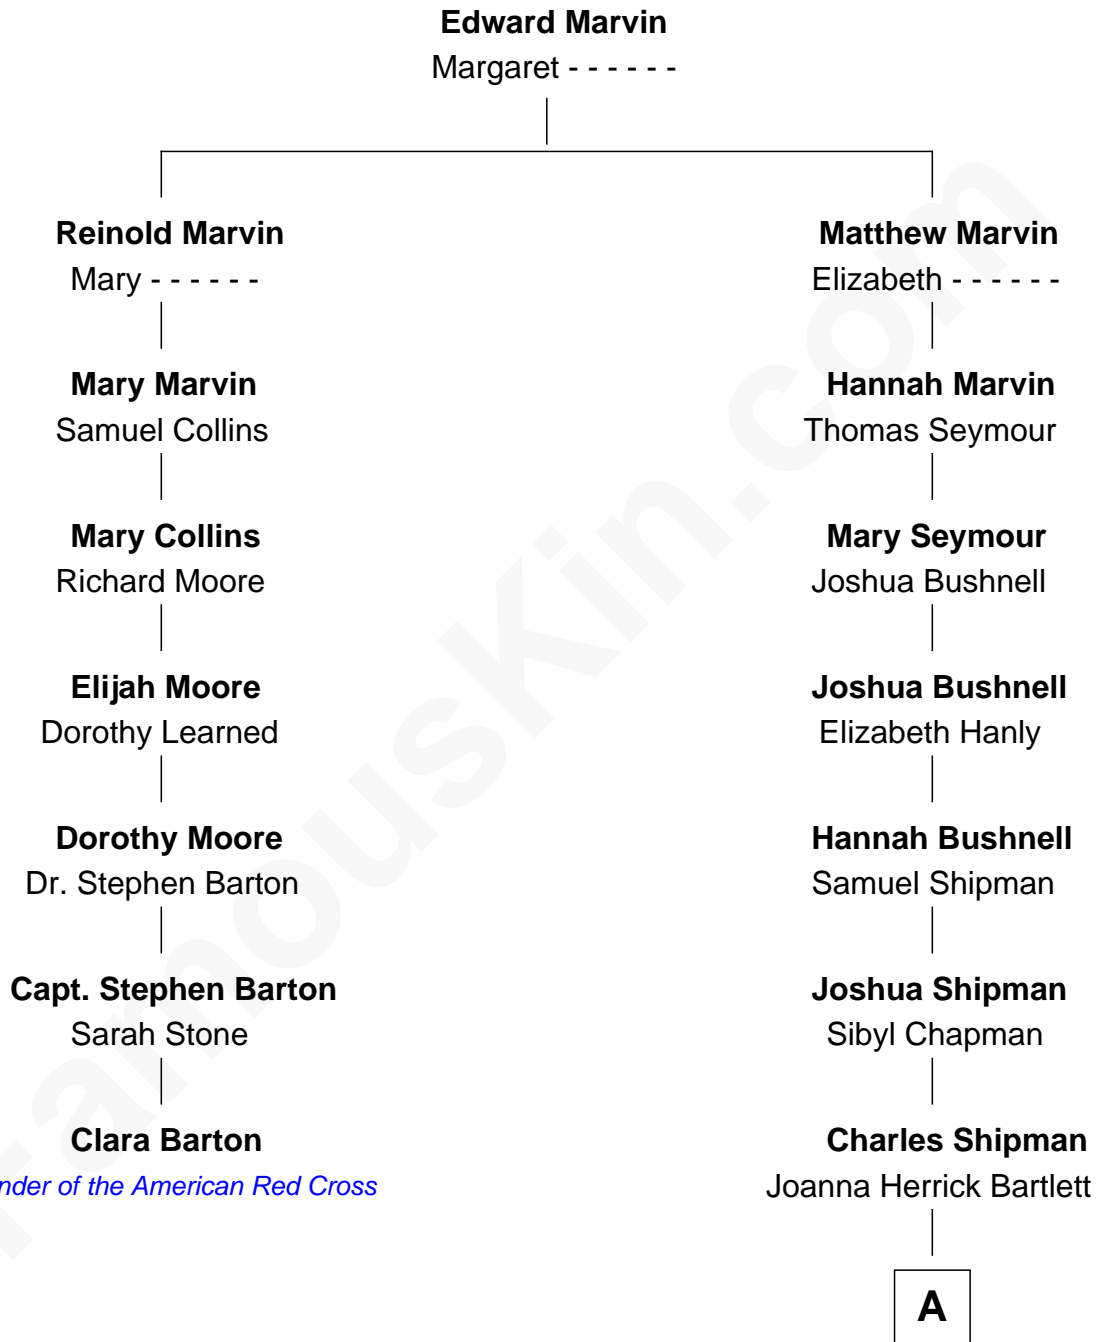

FamousKin.com

Relationship Chart of

Clara Barton

Founder of the American Red Cross

6th cousin 3 times removed of

Charles Dawes

30th U.S. Vice-President

A

Betsey Sibyl Shipman

Beman Gates

Mary Beman Gates

Brig. Gen. Rufus R. Dawes

Charles Dawes

30th U.S. Vice-President

FamousKin.com