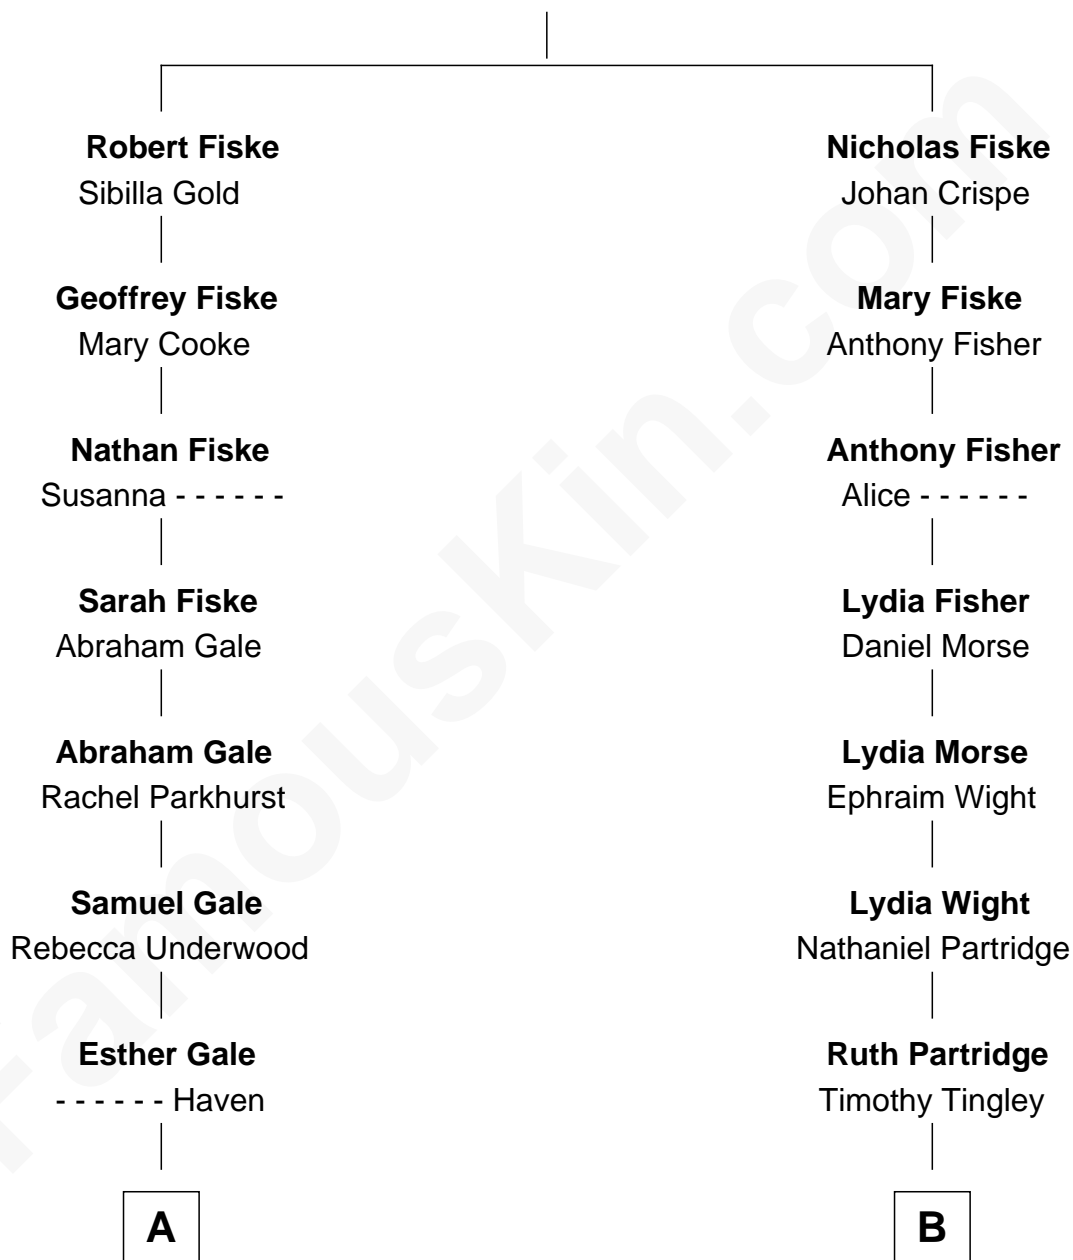

# FamousKin.com Relationship Chart of

**Clara Barton**

*Founder of the American Red Cross*

9th cousin of

**Charles Lewis Tiffany**

*Co-Founder of Tiffany & Co.*

**Richard Fiske**

**A**

**David Haven Stone**

Sarah Treadwell

**Sarah Stone**

Capt. Stephen Barton

**Clara Barton**

*Founder of the American Red Cross*

**B**

**Chloe Tingley**