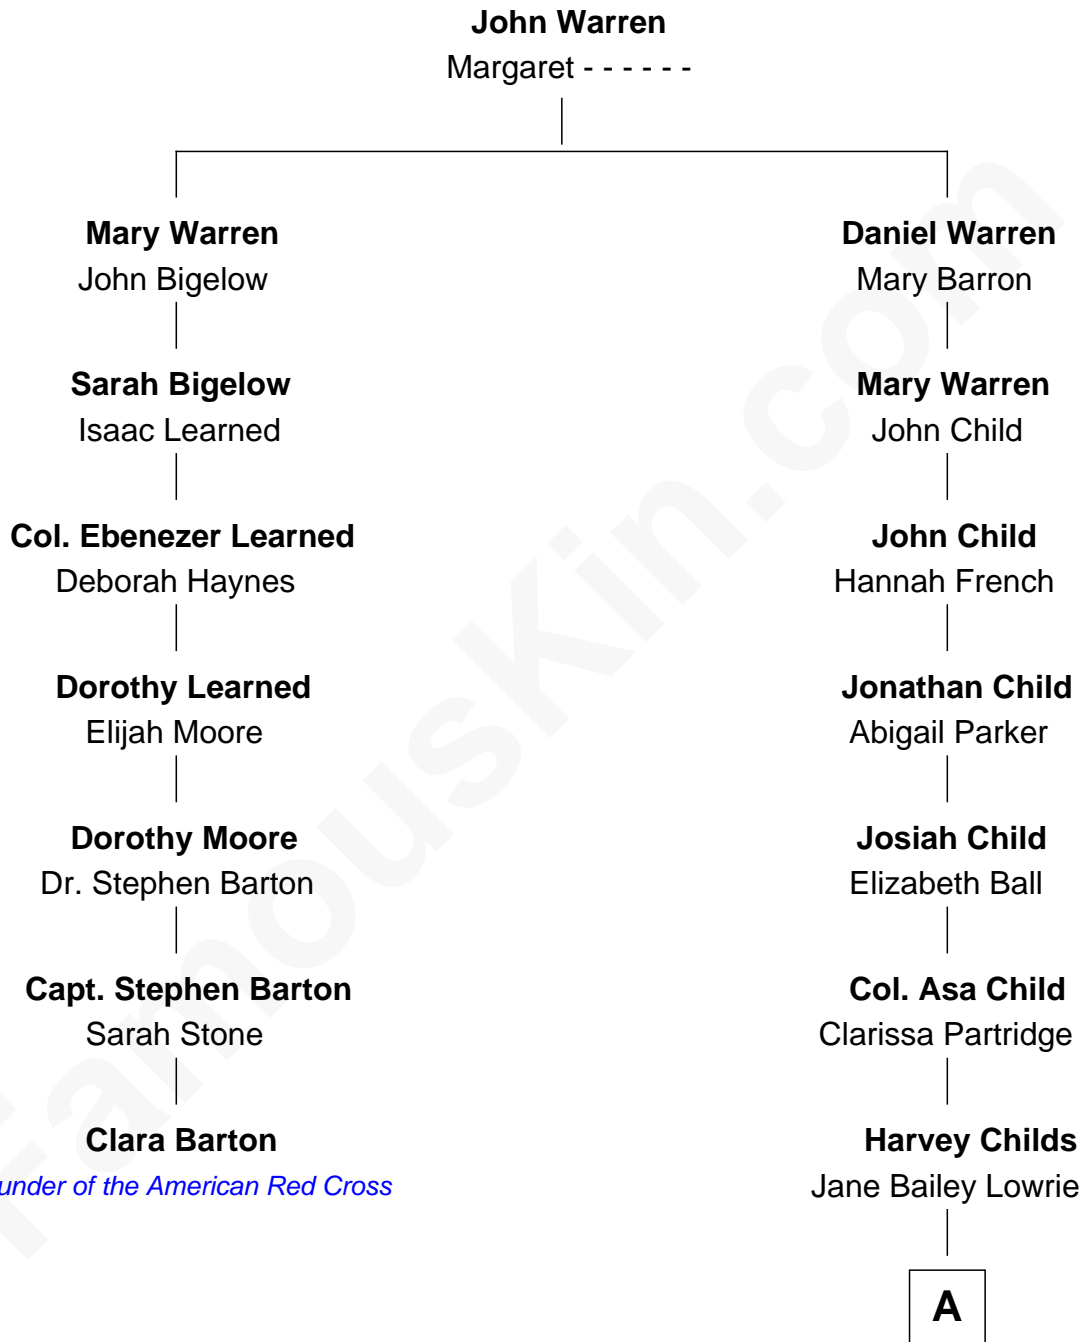

FamousKin.com Relationship Chart of

Clara Barton

Founder of the American Red Cross

6th cousin 5 times removed of

Jake Gyllenhaal

Movie Actor

A

Walter Cameron Childs

Edith Worcester Smith

Geoffrey Stafford Childs

Olivia Hughes Waelchli

Virginia Lowrie Childs

Hugh Anders Gyllenhaal

Stephen Roark Gyllenhaal

Naomi Achs

Jake Gyllenhaal