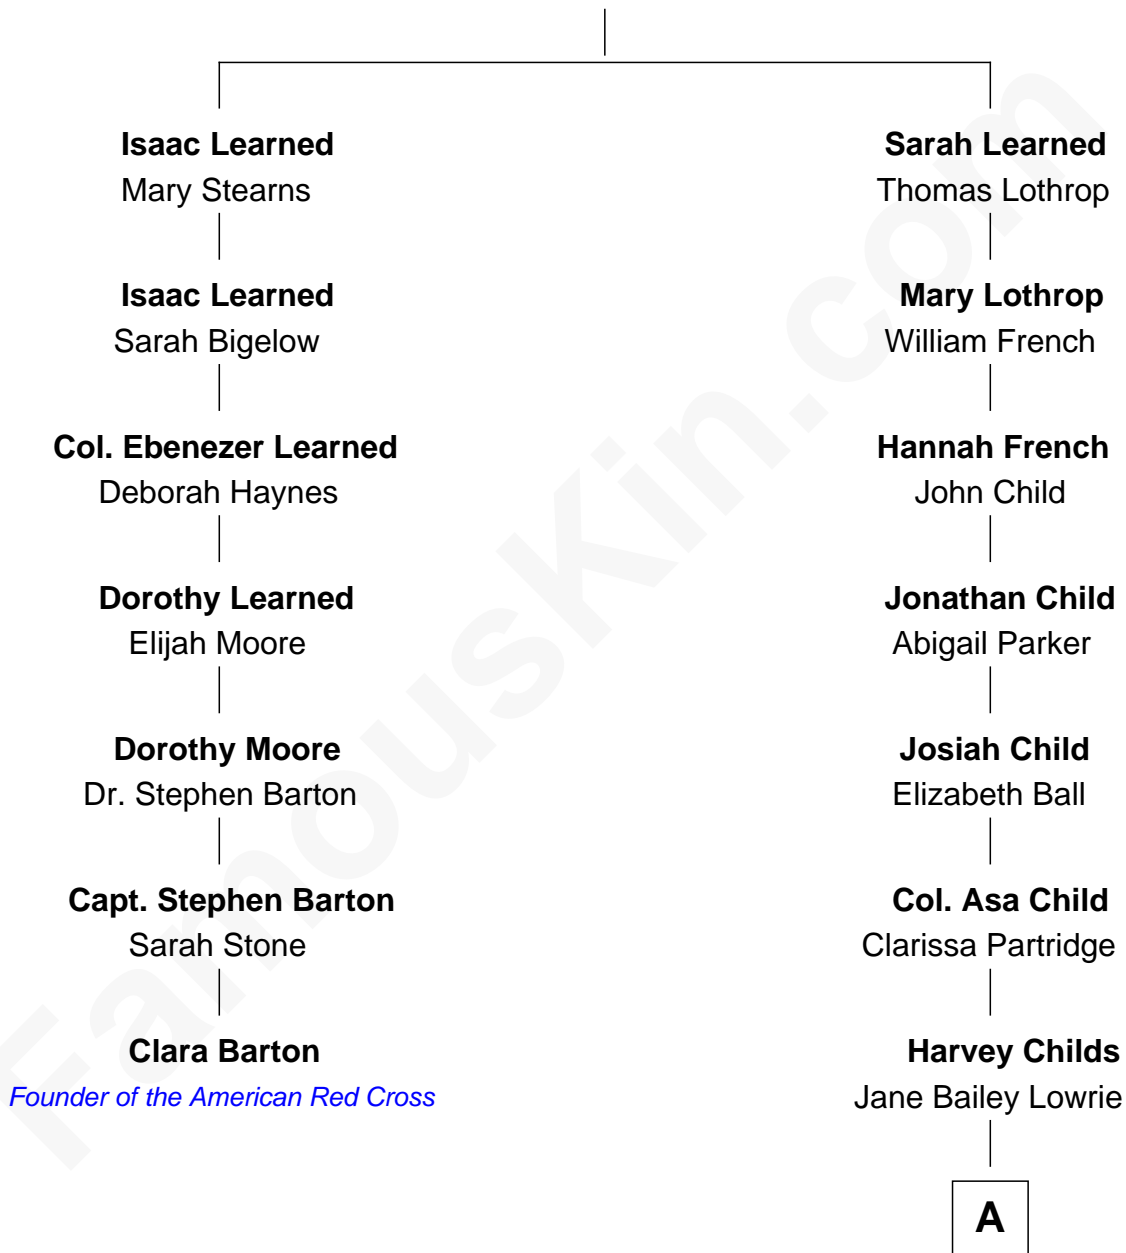

# FamousKin.com Relationship Chart of

**Clara Barton**

*Founder of the American Red Cross*

6th cousin 5 times removed of

**Jake Gyllenhaal**

*Movie Actor*

**William Learned**  
Goodith Gilman

A

Walter Cameron Childs

Edith Worcester Smith

Geoffrey Stafford Childs

Olivia Hughes Waelchli

Virginia Lowrie Childs

Hugh Anders Gyllenhaal

Stephen Roark Gyllenhaal

Naomi Achs