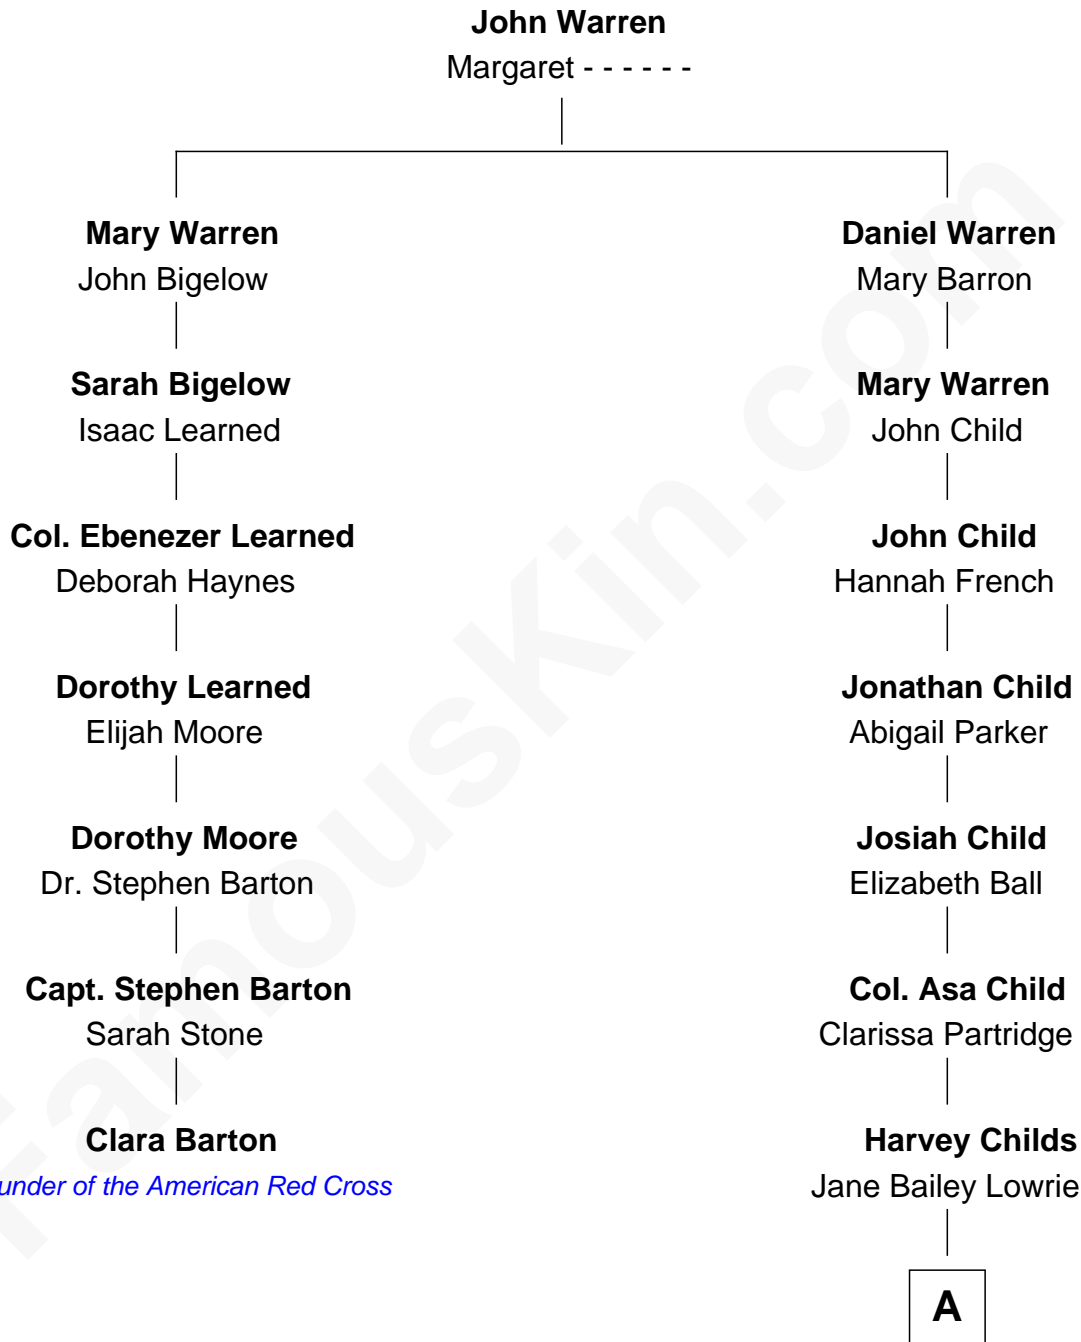

FamousKin.com Relationship Chart of

Clara Barton

Founder of the American Red Cross

6th cousin 5 times removed of

Maggie Gyllenhaal

Movie Actress

A

—
Walter Cameron Childs

Edith Worcester Smith

—
Geoffrey Stafford Childs

Olivia Hughes Waelchli

—
Virginia Lowrie Childs

Hugh Anders Gyllenhaal

—
Stephen Roark Gyllenhaal

Naomi Achs

—
Maggie Gyllenhaal