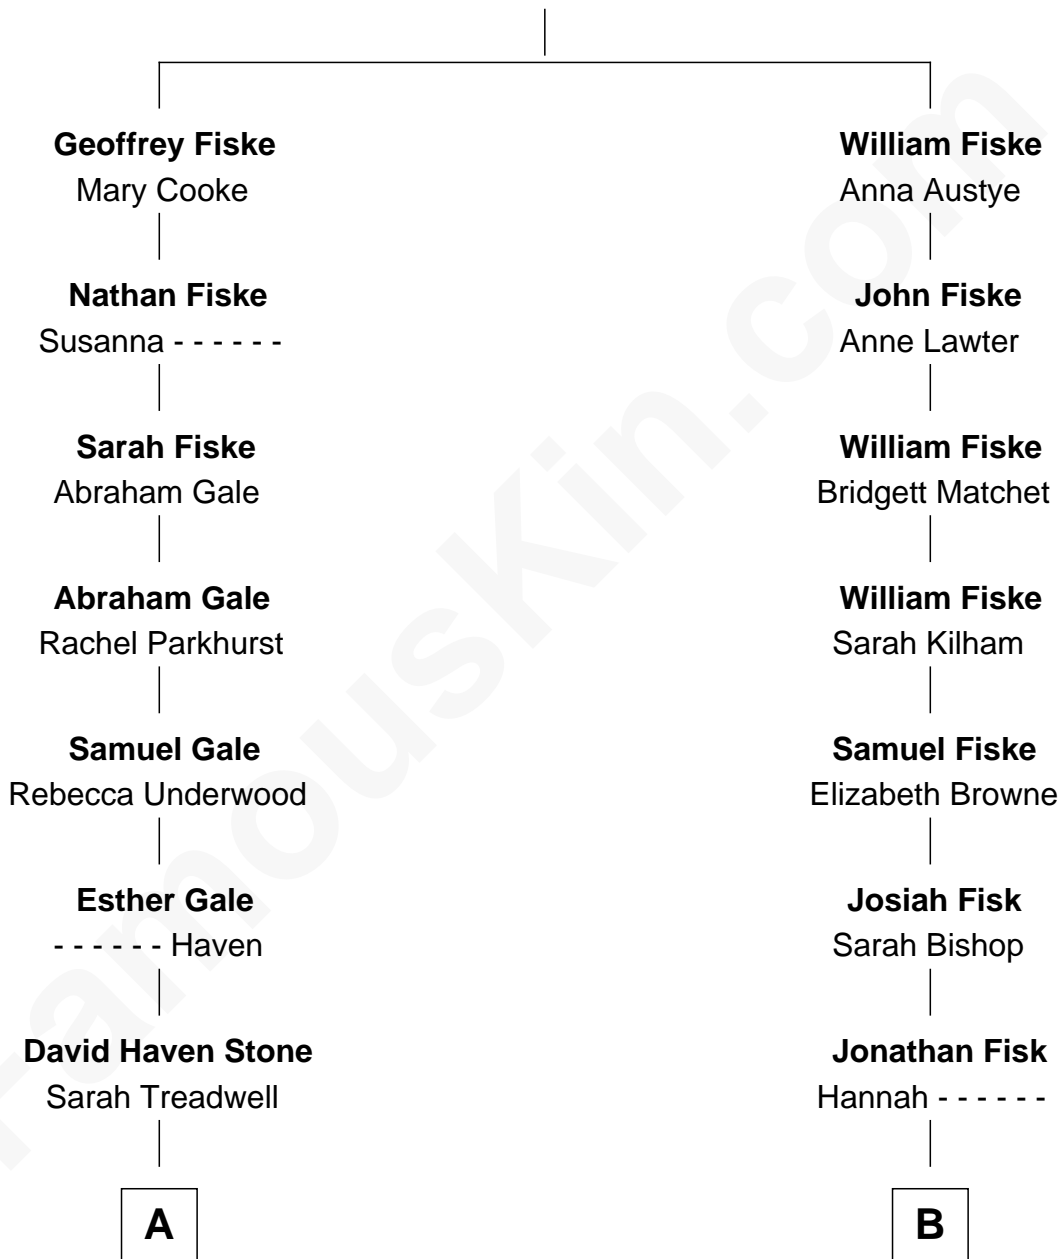

# FamousKin.com Relationship Chart of

**Clara Barton**

*Founder of the American Red Cross*

8th cousin 5 times removed of

**Buzz Aldrin**

*Apollo 11 Astronaut*

**Robert Fiske**

Sibilla Gold

**A**

**Sarah Stone**  
Capt. Stephen Barton

**Clara Barton**  
*Founder of the American Red Cross*

**B**

**David Fisk**  
Mary Green

**Mary Fisk**  
Silas Moon

**Luman Moon**  
Harriet Caroline Southard

**Rev. Lewis Nelson Moon**  
Mary E. Rose

**Rev. Faye Arnold Moon**  
Jessie Elizabeth Ross

**Marion Gladys Moon**  
Col. Edwin Eugene Aldrin

**Buzz Aldrin**  
*Apollo 11 Astronaut*