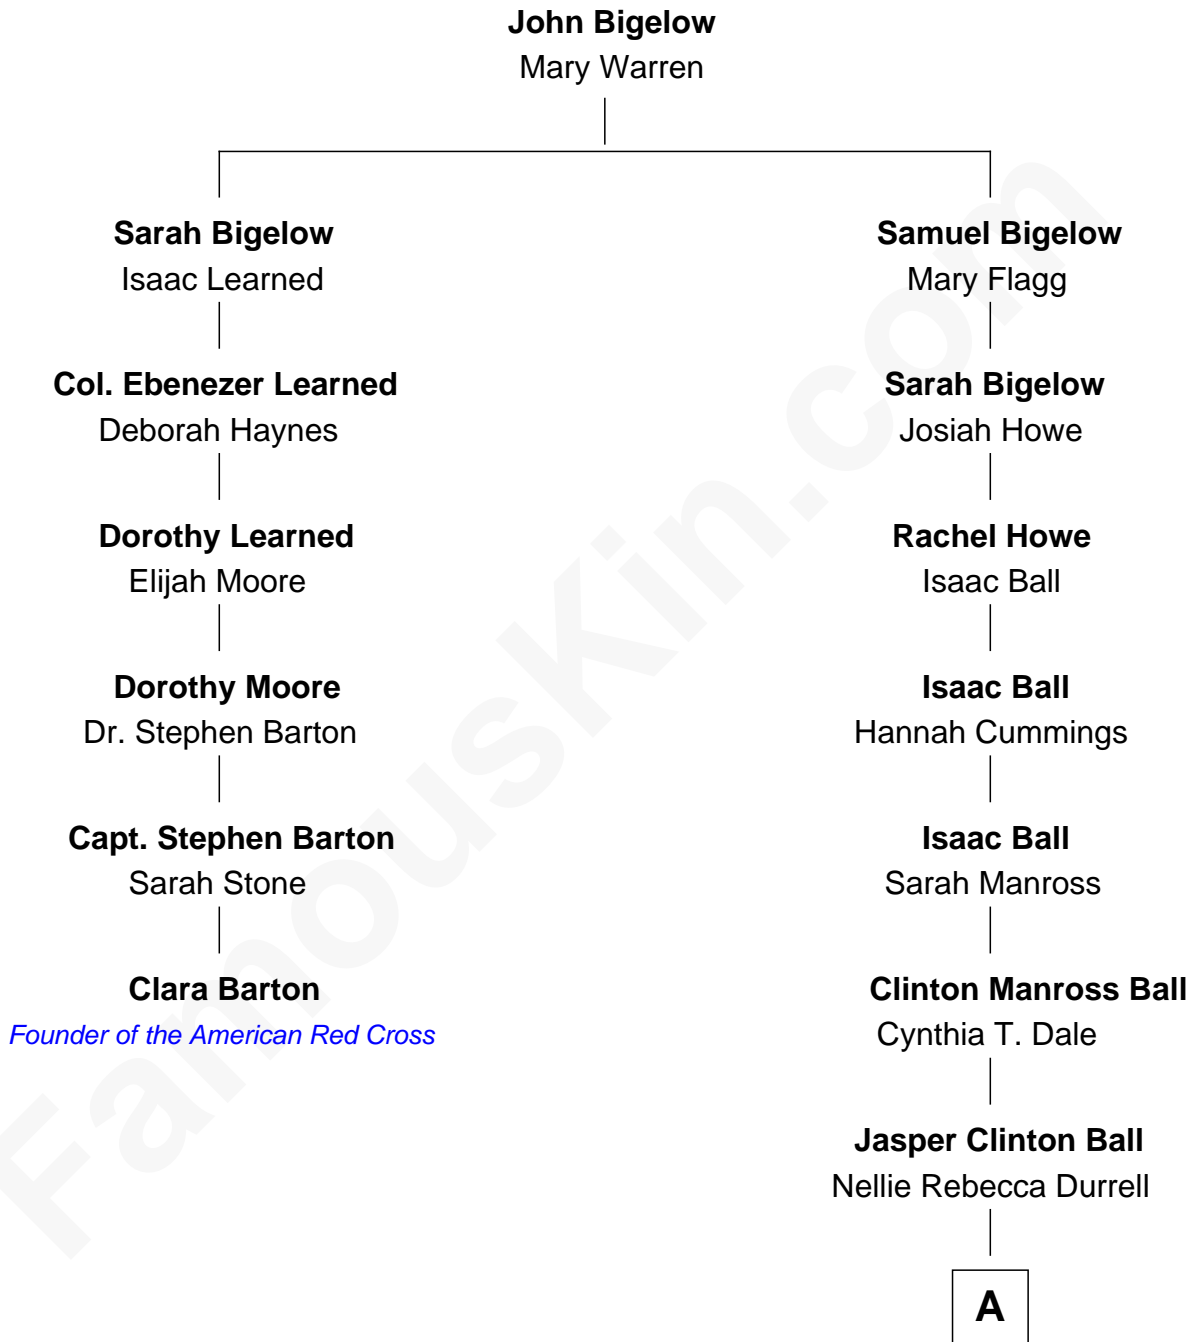

FamousKin.com

Relationship Chart of

Clara Barton

Founder of the American Red Cross

5th cousin 3 times removed of

Lucille Ball

TV Actress - "I Love Lucy"

A

Henry Durrell Ball
Desiree Evelyn Hunt

Lucille Ball
TV Actress - "I Love Lucy"

FamousKin.com