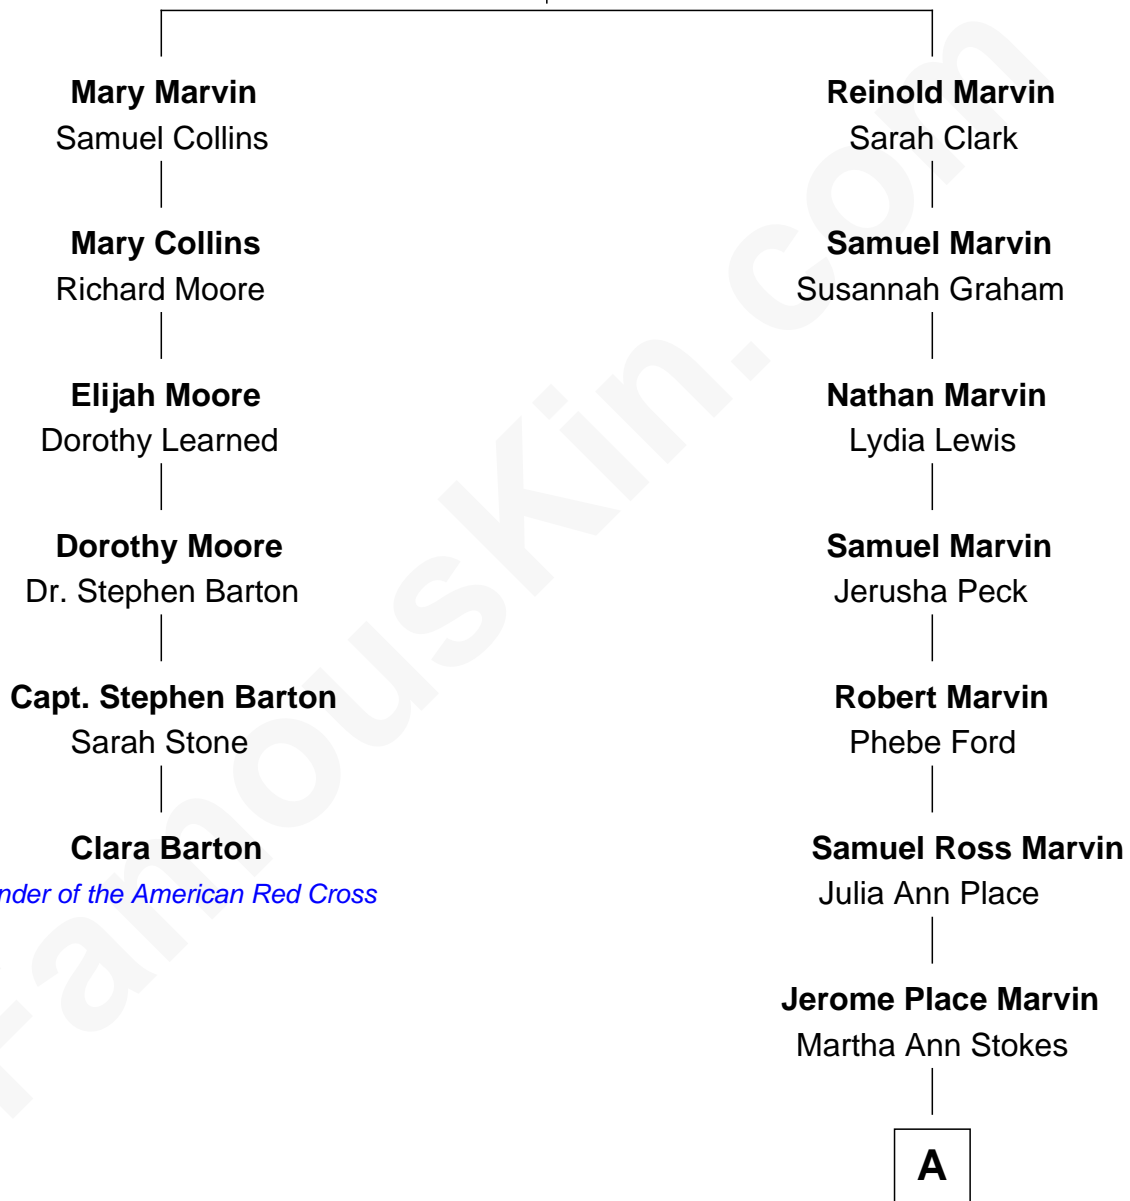

FamousKin.com

Relationship Chart of

Clara Barton

Founder of the American Red Cross

5th cousin 5 times removed of

Jeb Bush

43rd Governor of Florida

Reinold Marvin

Mary - - - - -

A

—
Mabel Marvin

Scott Pierce

—
Marvin Pierce

Pauline Robinson

—
Barbara Pierce

George Herbert Walker Bush