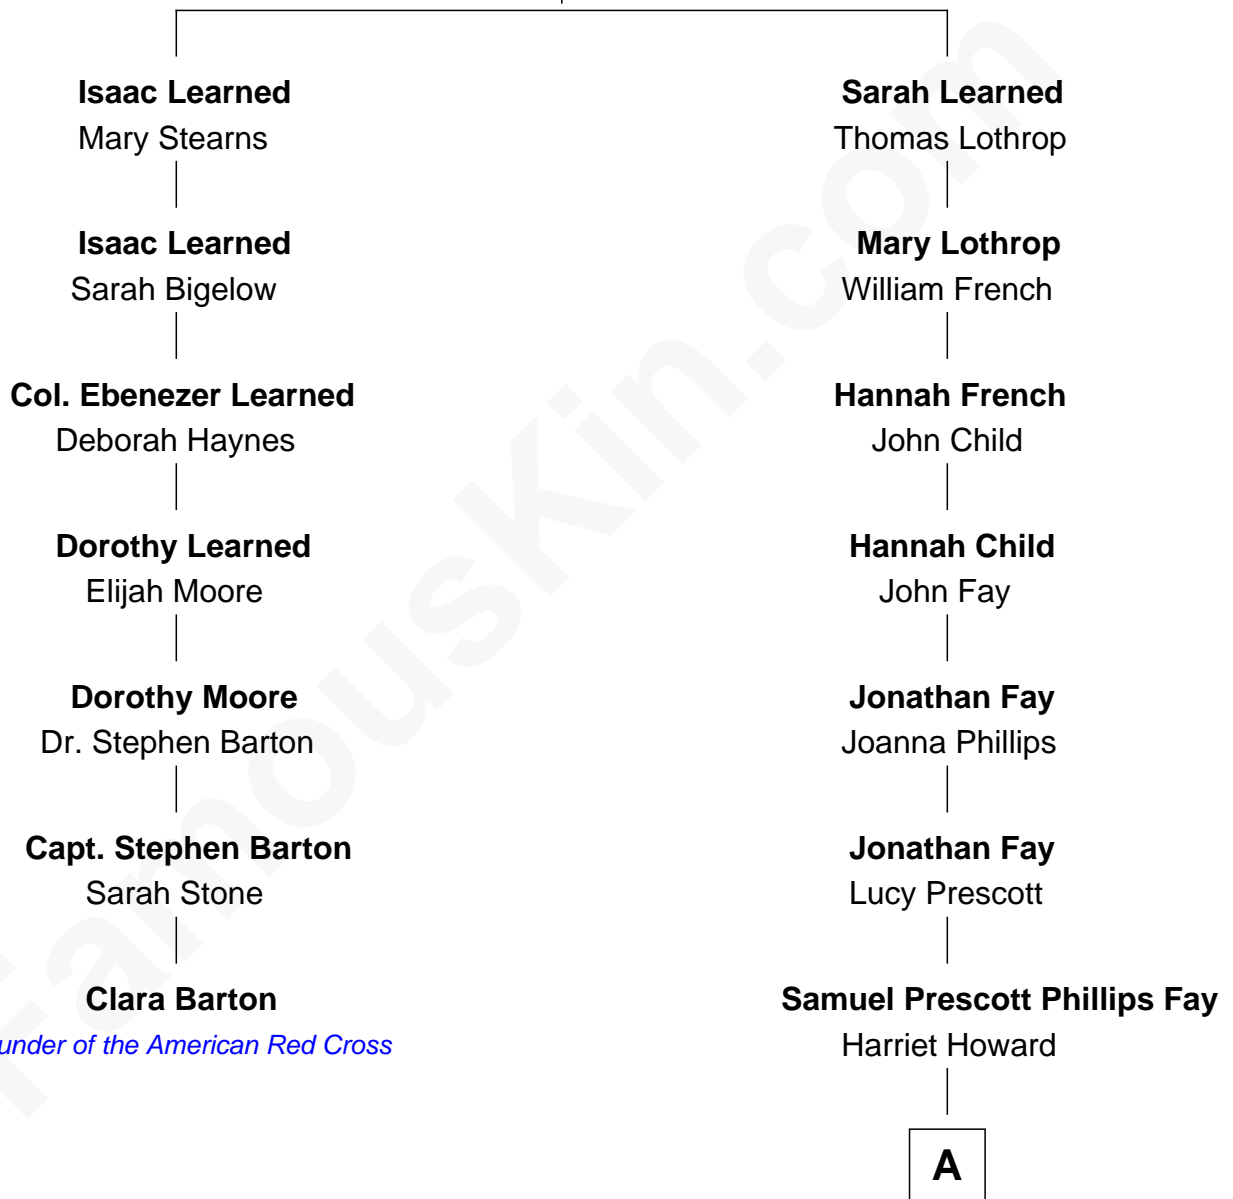

# FamousKin.com Relationship Chart of

**Clara Barton**

*Founder of the American Red Cross*

6th cousin 6 times removed of

**Jeb Bush**

*43rd Governor of Florida*

**William Learned**  
Goodith Gilman

**A**

Samuel Howard Fay  
Susan Montfort Shellman

Harriet Eleanor Fay  
Rev. James Smith Bush

Samuel Prescott Bush  
Flora Sheldon

Prescott Sheldon Bush  
Dorothy Wear Walker

George Herbert Walker Bush  
Barbara Pierce