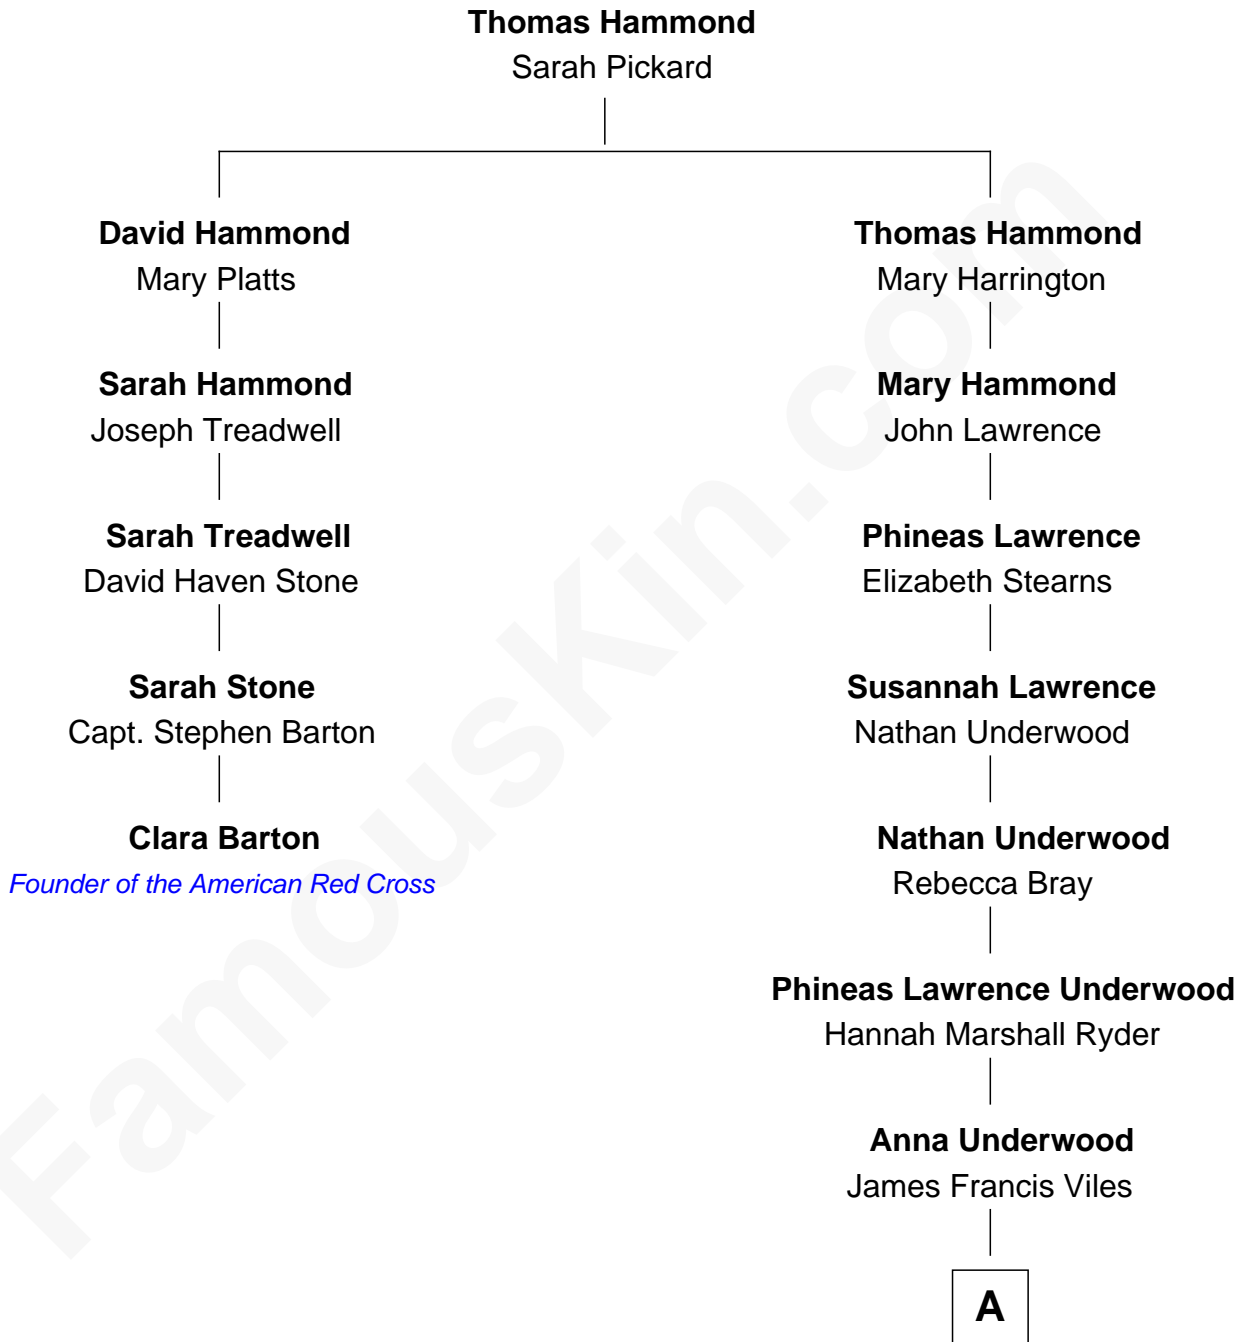

# FamousKin.com Relationship Chart of

**Clara Barton**

*Founder of the American Red Cross*

4th cousin 6 times removed of

**Paget Brewster**

*TV Actress*

**A**

—  
**Helen Viles**

Stewart Southworth Hathaway

—  
**Valerie Hathaway**

John Bechtel Tew

—  
**Hathaway Tew**

Galen Brewster

—  
**Paget Brewster**

*TV Actress*