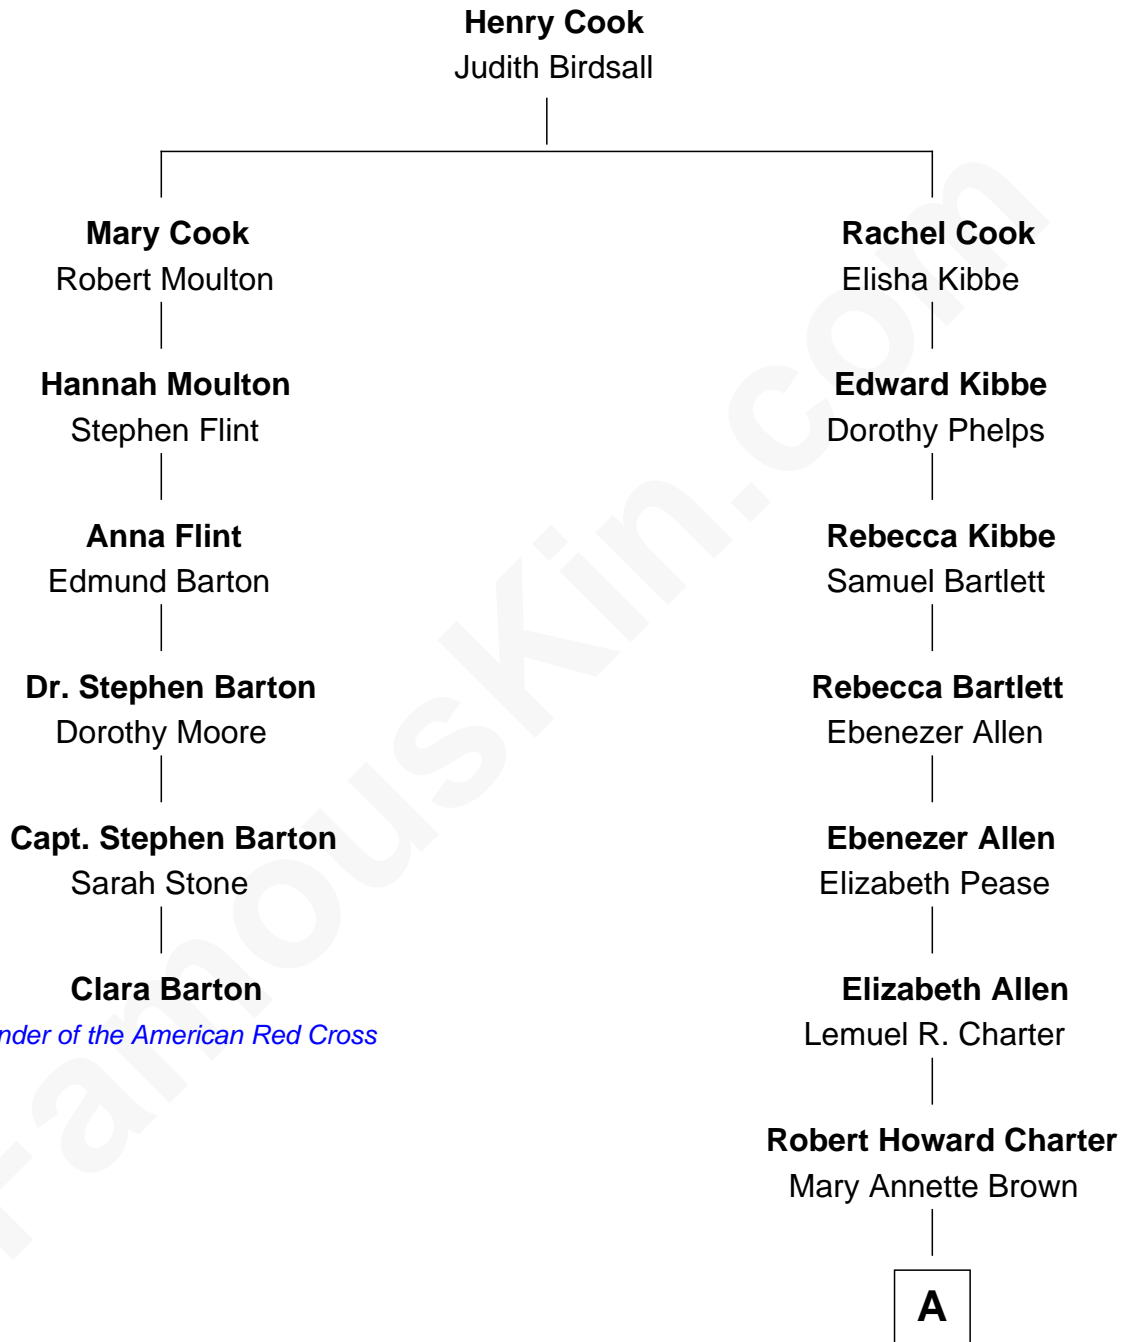

FamousKin.com

Relationship Chart of Clara Barton

Founder of the American Red Cross

5th cousin 5 times removed of

Bill Paxton

TV and Movie Actor

A

—
Olive M. Charter

Levi S. Gray

—
Wayne C. Gray
Leonie Marie Turk

—
Mary Lou Gray
John Lane Paxton

—
Bill Paxton

TV and Movie Actor