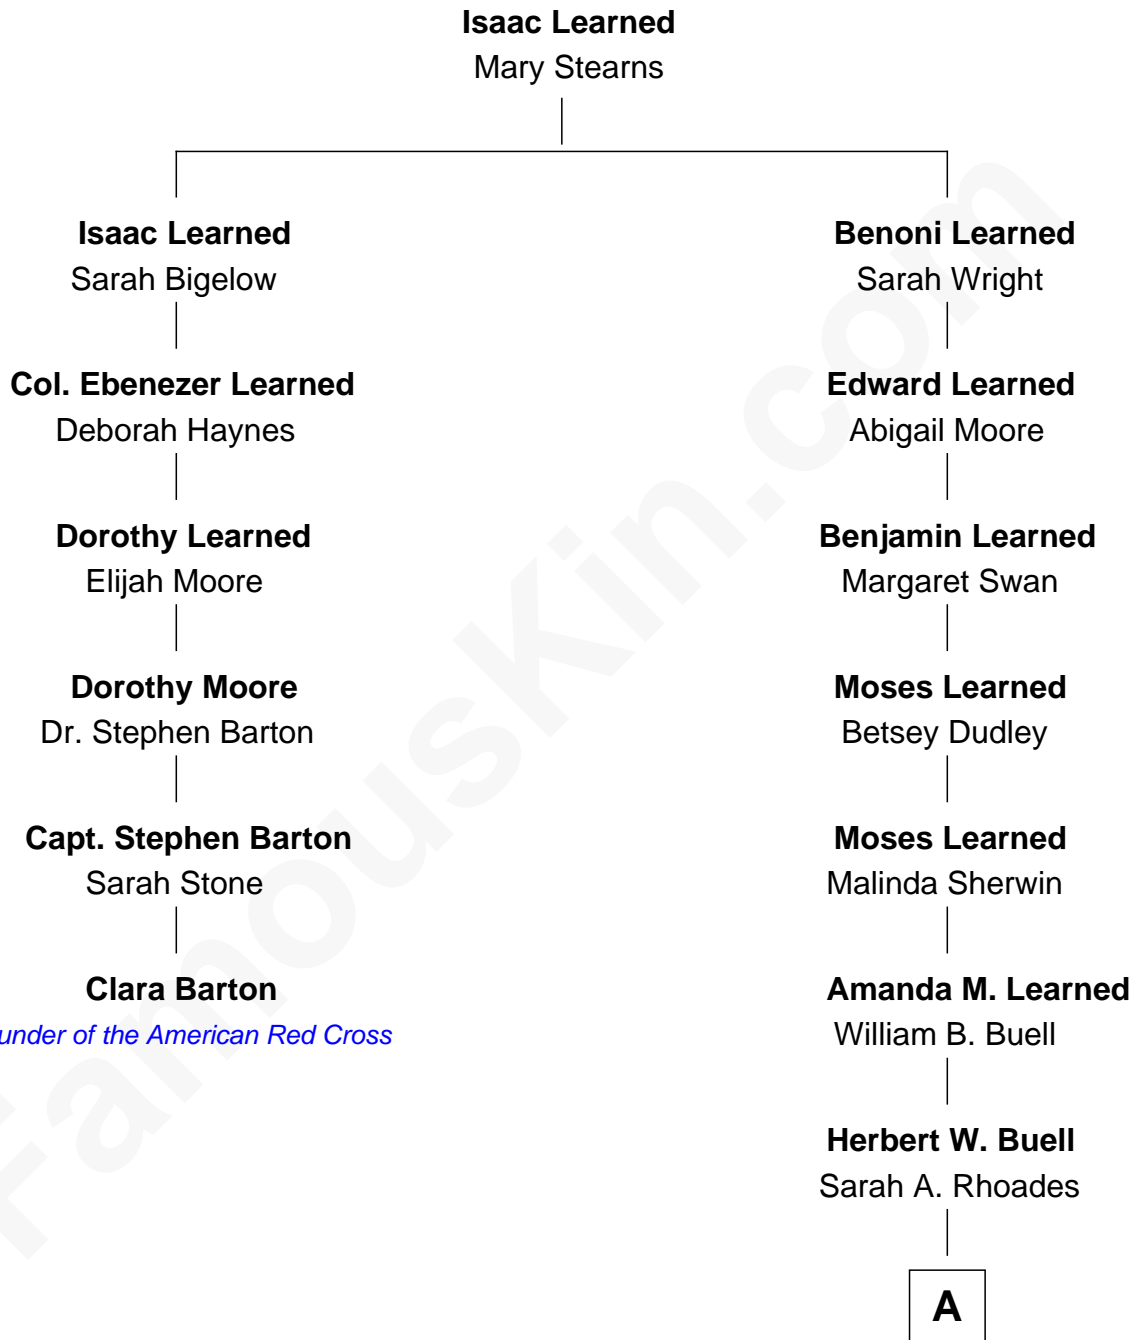

## Relationship Chart of

### Clara Barton

Founder of the American Red Cross

5th cousin 5 times removed of

**Liv Tyler**

TV and Movie Actress

**A**

—  
**Waldo Edgar Buell**  
Gertrude M. Fairchild

—  
**Dr. Harold Lloyd Buell**  
Dorothea Jean Brown

—  
**Beverle Lorence Buell**  
Steven Victor Tallarico

—  
**Liv Tyler**

*TV and Movie Actress*