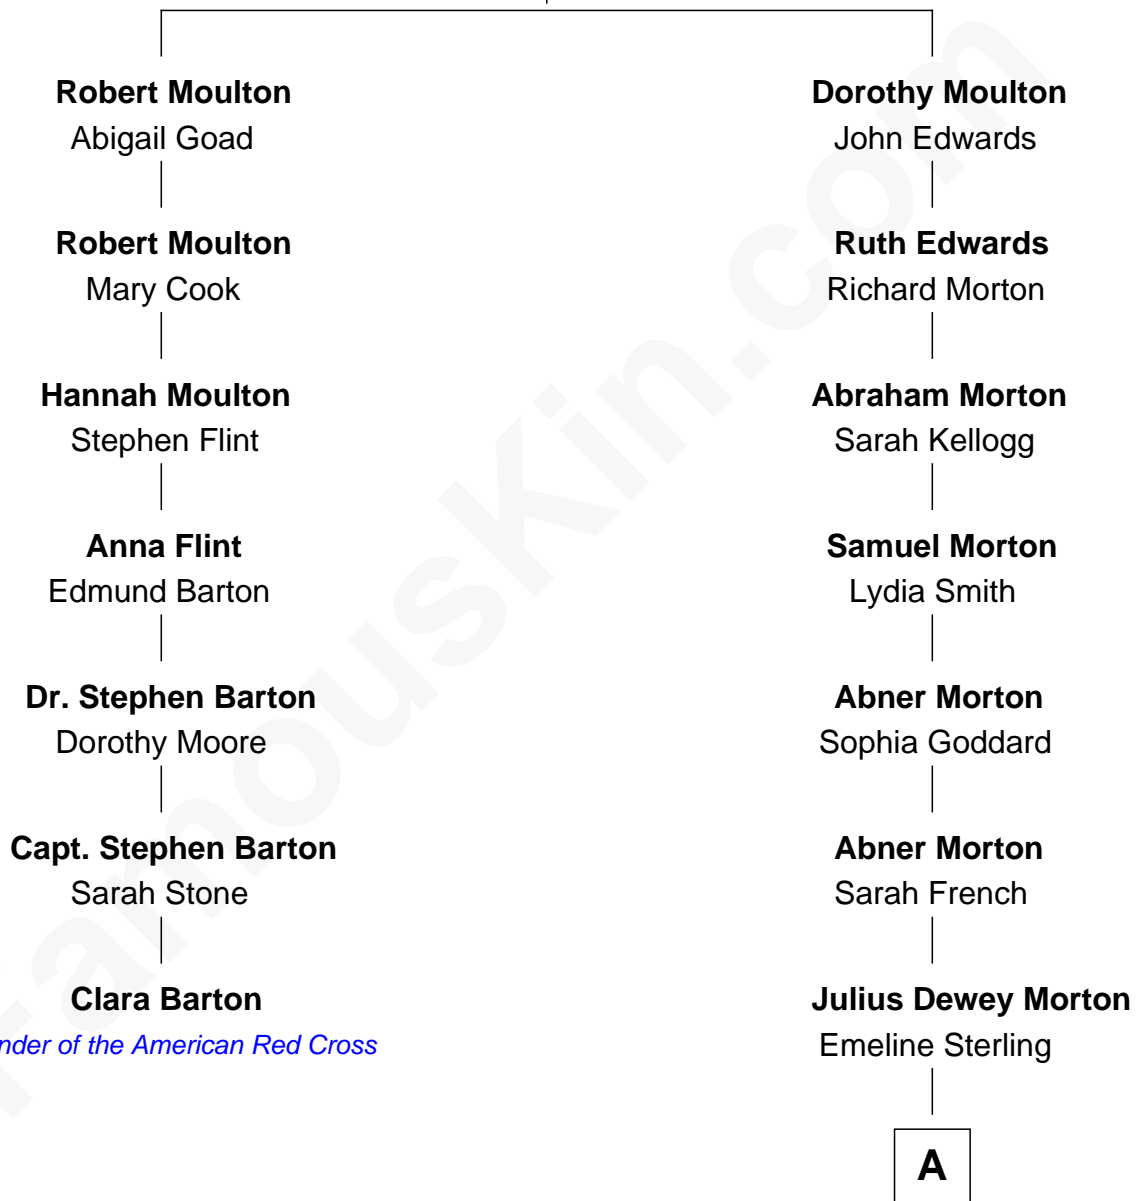

## Relationship Chart of

### Clara Barton

*Founder of the American Red Cross*

6th cousin 2 times removed of

### Joy Morton

*Founder of Morton Salt Company*

**Robert Moulton**

Alice - - - - -

FamousKin.com