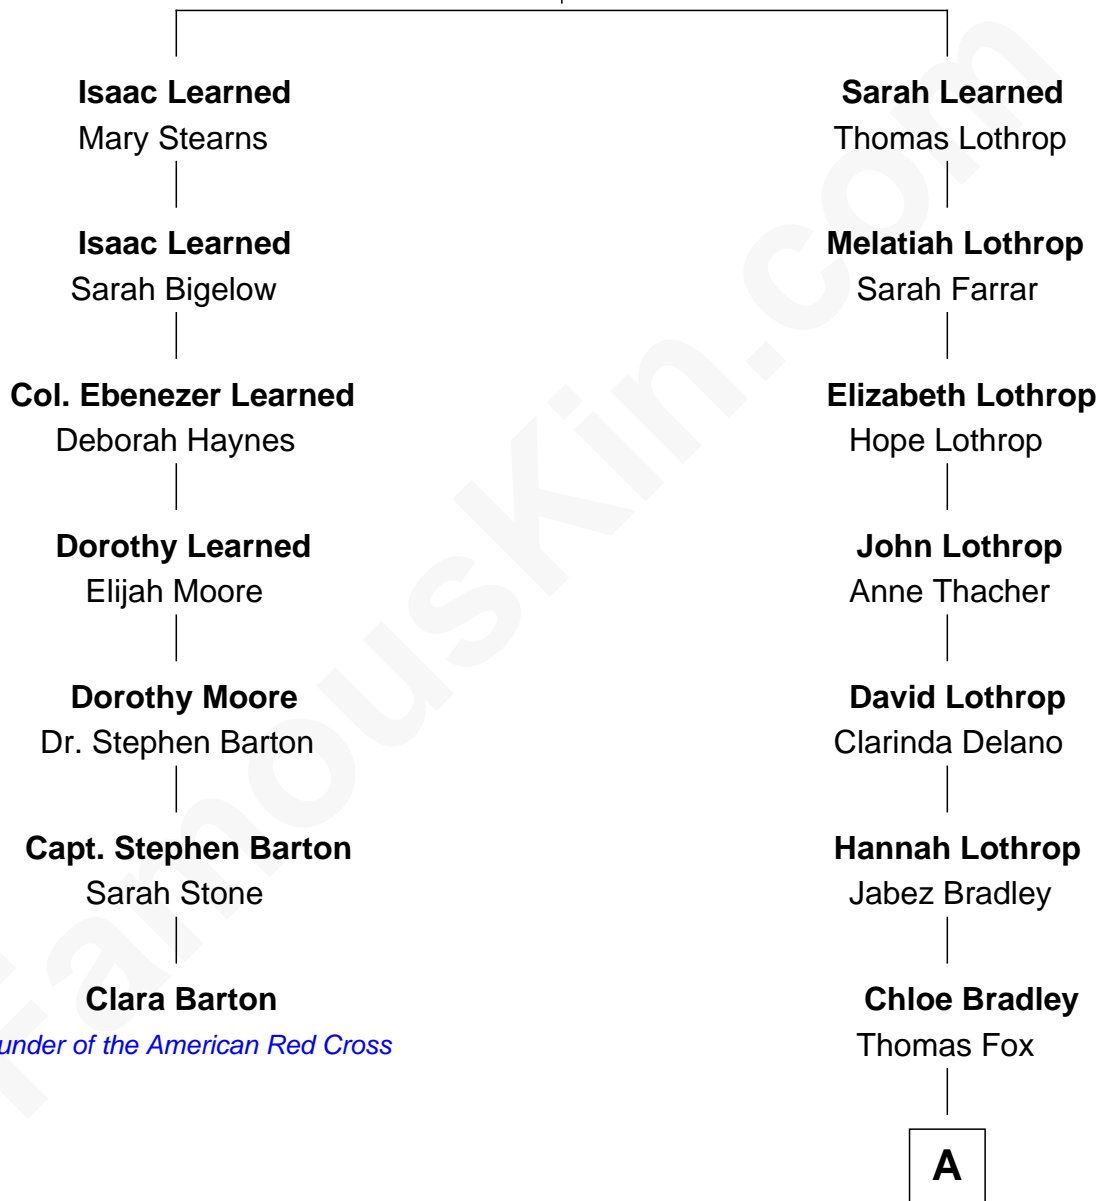

FamousKin.com Relationship Chart of

Clara Barton

Founder of the American Red Cross

6th cousin 5 times removed of

John Ritter

TV and Movie Actor

William Learned
Goodith Gilman

A

—
Pliny Lothrop Fox

Laura Utley Riddle

—
William P. L. Fox

Harriett Lucina Tilton

—
Harriett Fay Fox

Dr. Harry Thomas Southworth

—
Dorothy Fay Southworth

Woodward Maurice Ritter