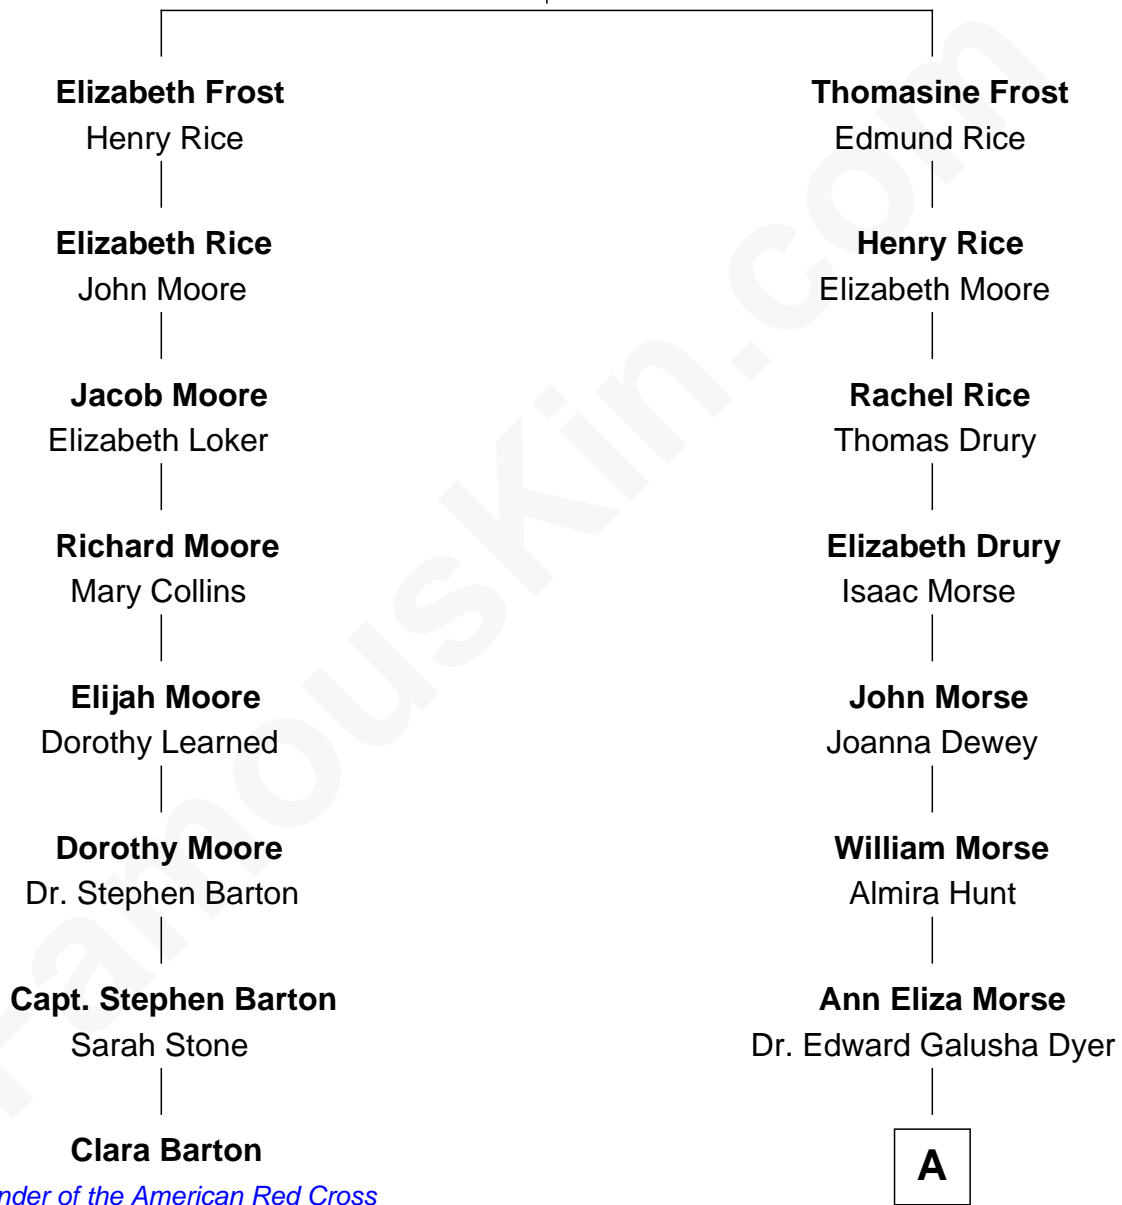

FamousKin.com Relationship Chart of

Clara Barton

Founder of the American Red Cross

7th cousin 4 times removed of

Andrew Shue

TV Actor

Edward Frost
Thomasine Belgrave

A

Emily Almira Dyer
Alexander Hunter Gunn

Alexander Hunter Gunn
Harriet Grace Brewster Willcox

Mary Brewster Gunn
Adoniram Judson Wells

Anne Brewster Wells
James William Shue

Andrew Shue
TV Actor