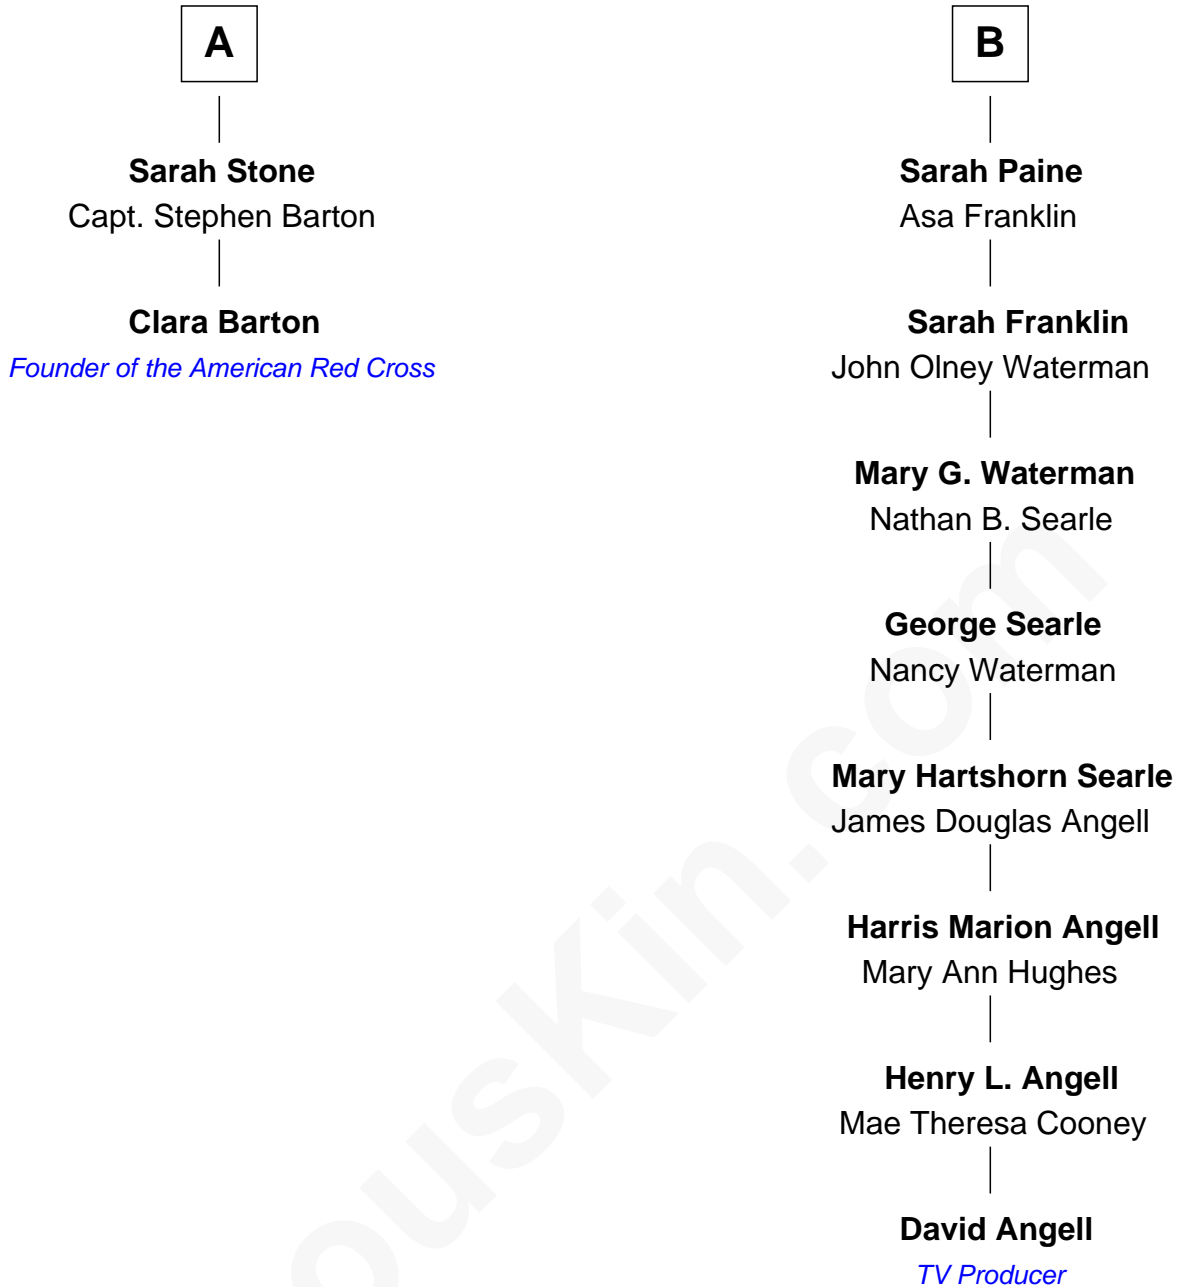

FamousKin.com Relationship Chart of

Clara Barton

Founder of the American Red Cross

8th cousin 6 times removed of

David Angell

TV Producer - 9/11 Victim

David Angell photo by [Nightscream](#)