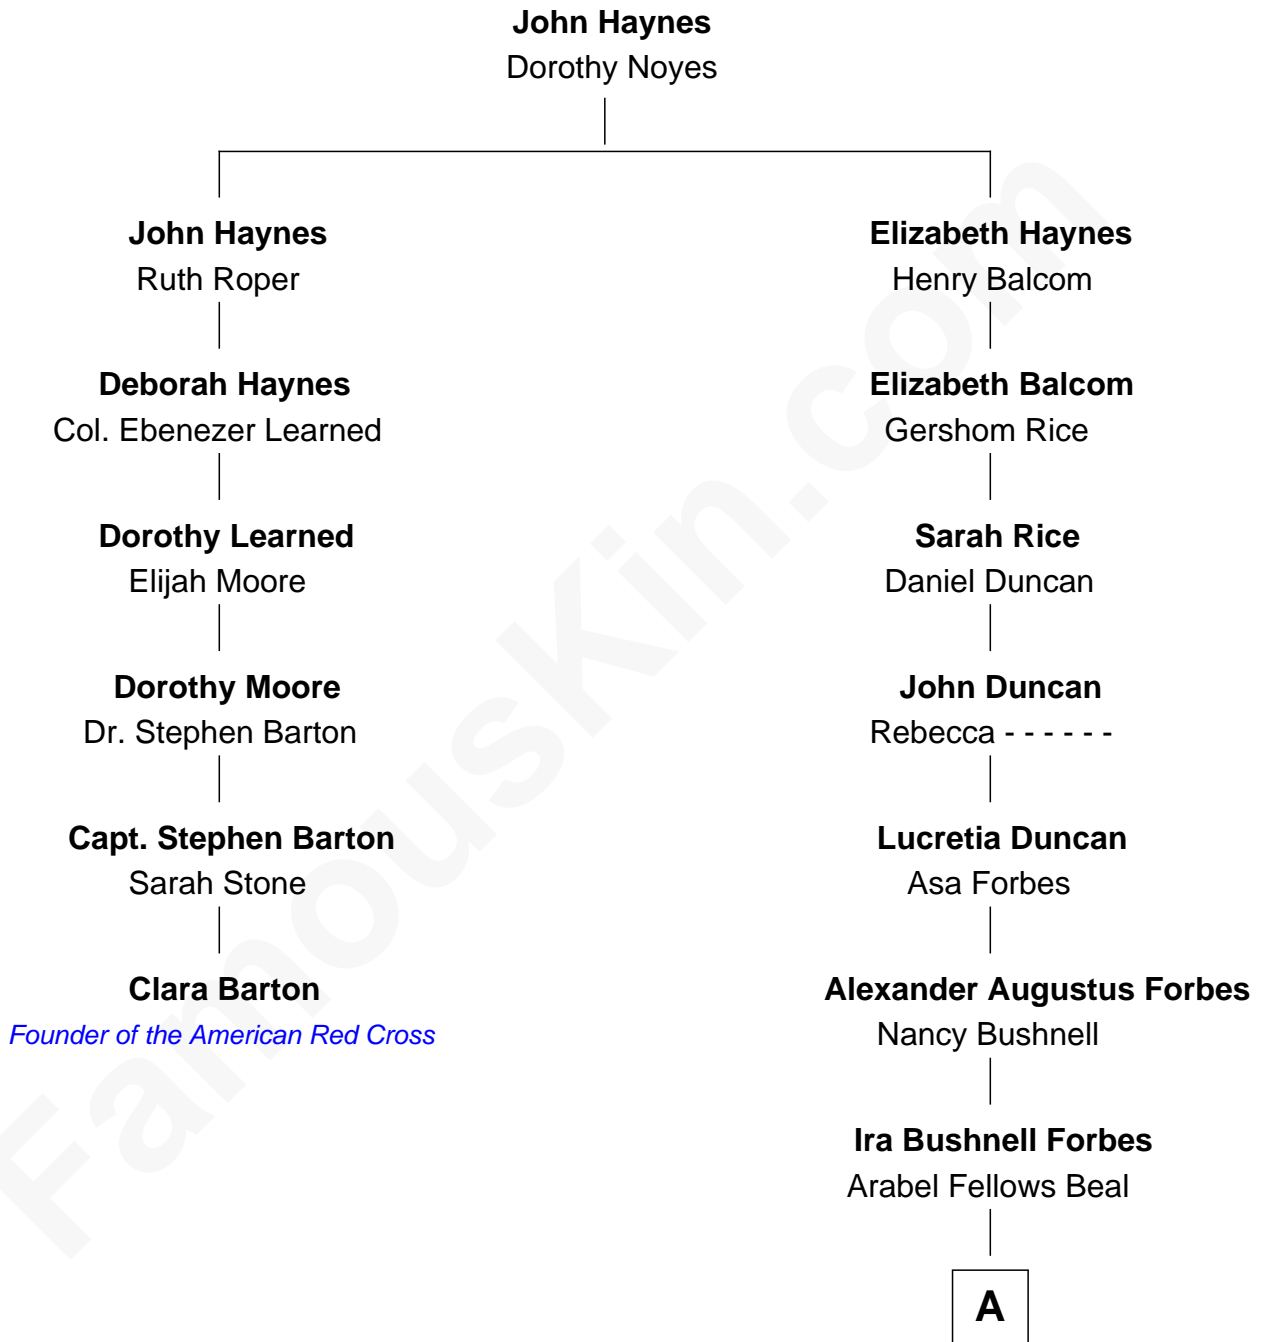

FamousKin.com Relationship Chart of

Clara Barton

Founder of the American Red Cross

5th cousin 4 times removed of

Harry Chapin

Singer and Songwriter

A

Abigail Beal Forbes
James Ormsbee Chapin

James Forbes Chapin
Jeanne Elspeth Burke

Harry Chapin
Singer and Songwriter