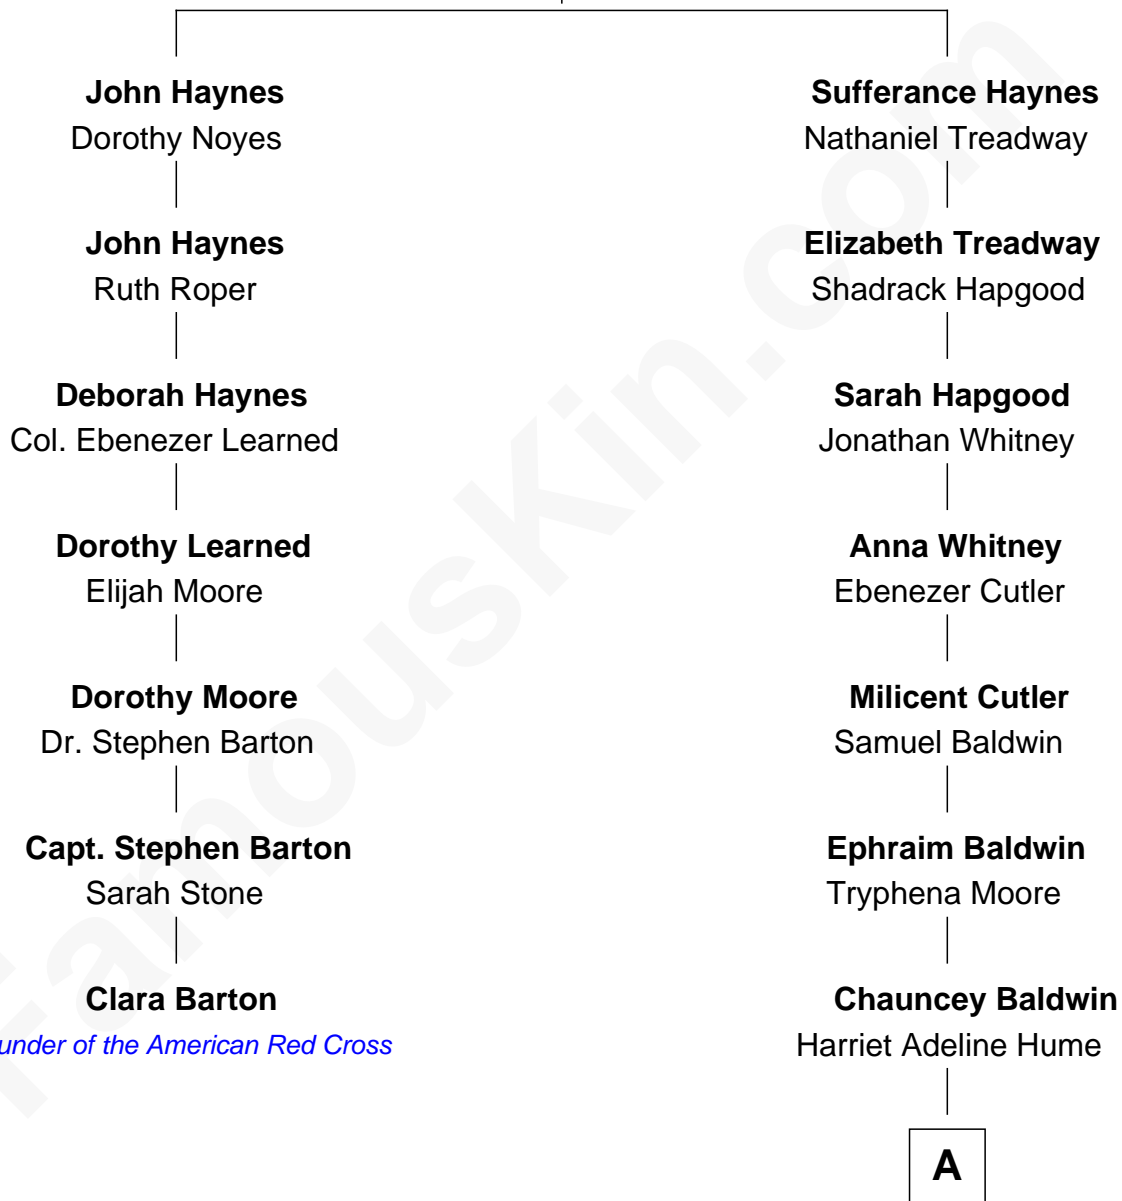

FamousKin.com

Relationship Chart of

Clara Barton

Founder of the American Red Cross

6th cousin 5 times removed of

Jordana Brewster

TV and Movie Actress

Walter Haynes

Elizabeth - - - - -

A

Celina Sophia Baldwin
Charles Kingman Brewster

Kingman Brewster
Florence Foster Besse

Kingman Brewster
Mary Louise Phillips

Alden Brewster
Maria João Leão de Sousa

Jordana Brewster
TV and Movie Actress