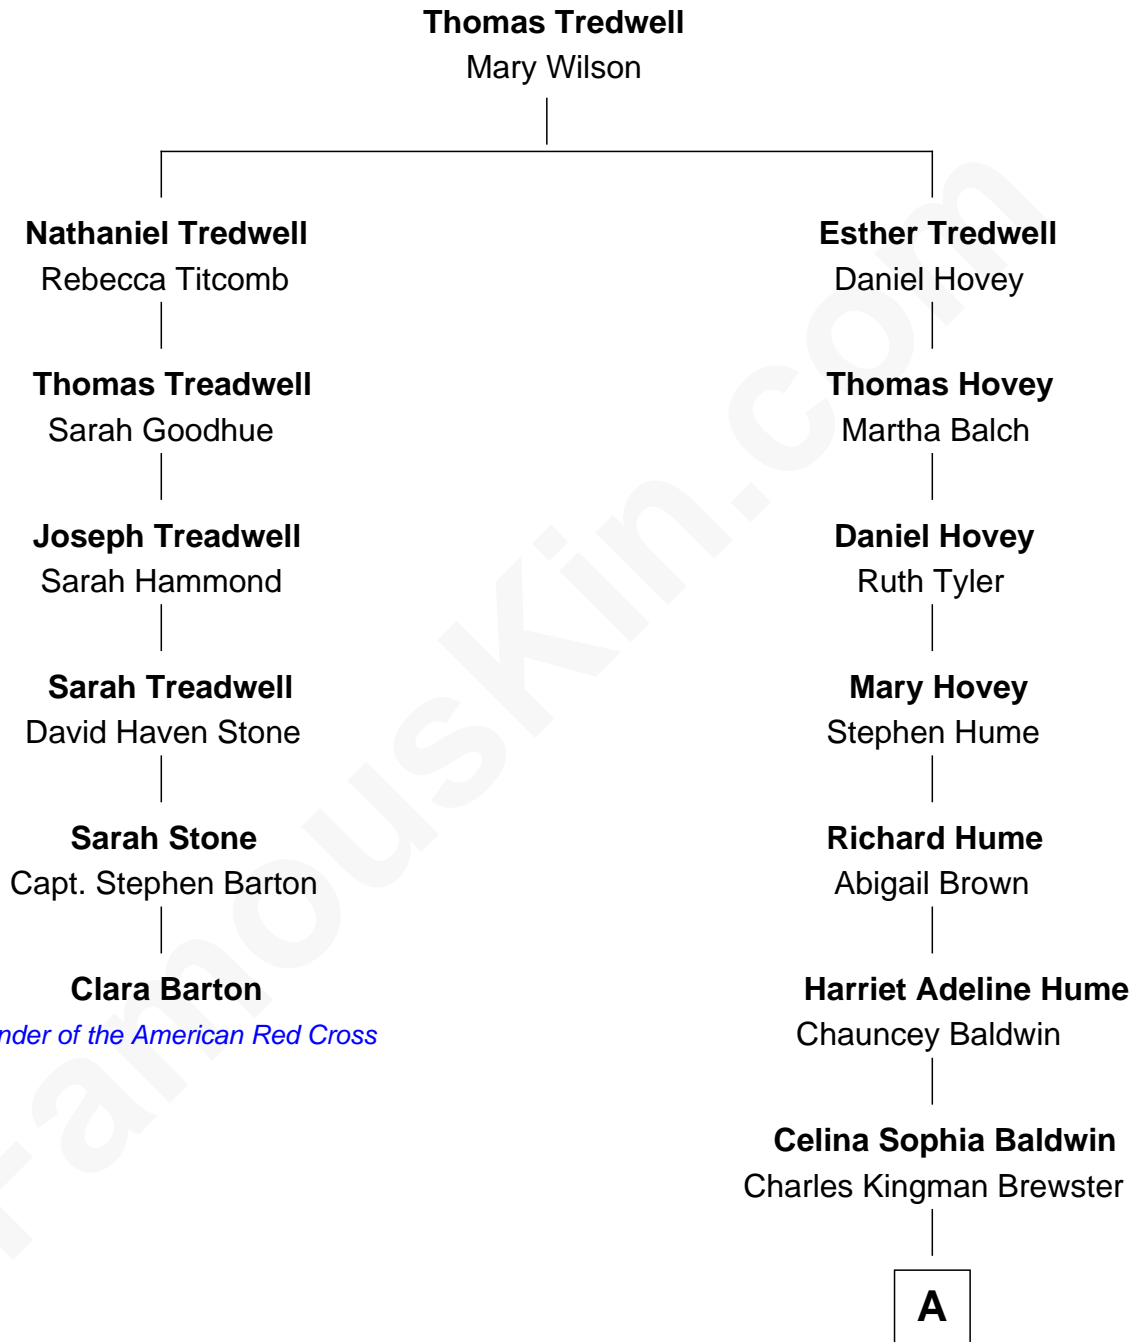

FamousKin.com

Relationship Chart of

Clara Barton

Founder of the American Red Cross

5th cousin 5 times removed of

Jordana Brewster
TV and Movie Actress

A

Kingman Brewster
Florence Foster Besse

Kingman Brewster
Mary Louise Phillips

Alden Brewster
Maria João Leão de Sousa

Jordana Brewster
TV and Movie Actress