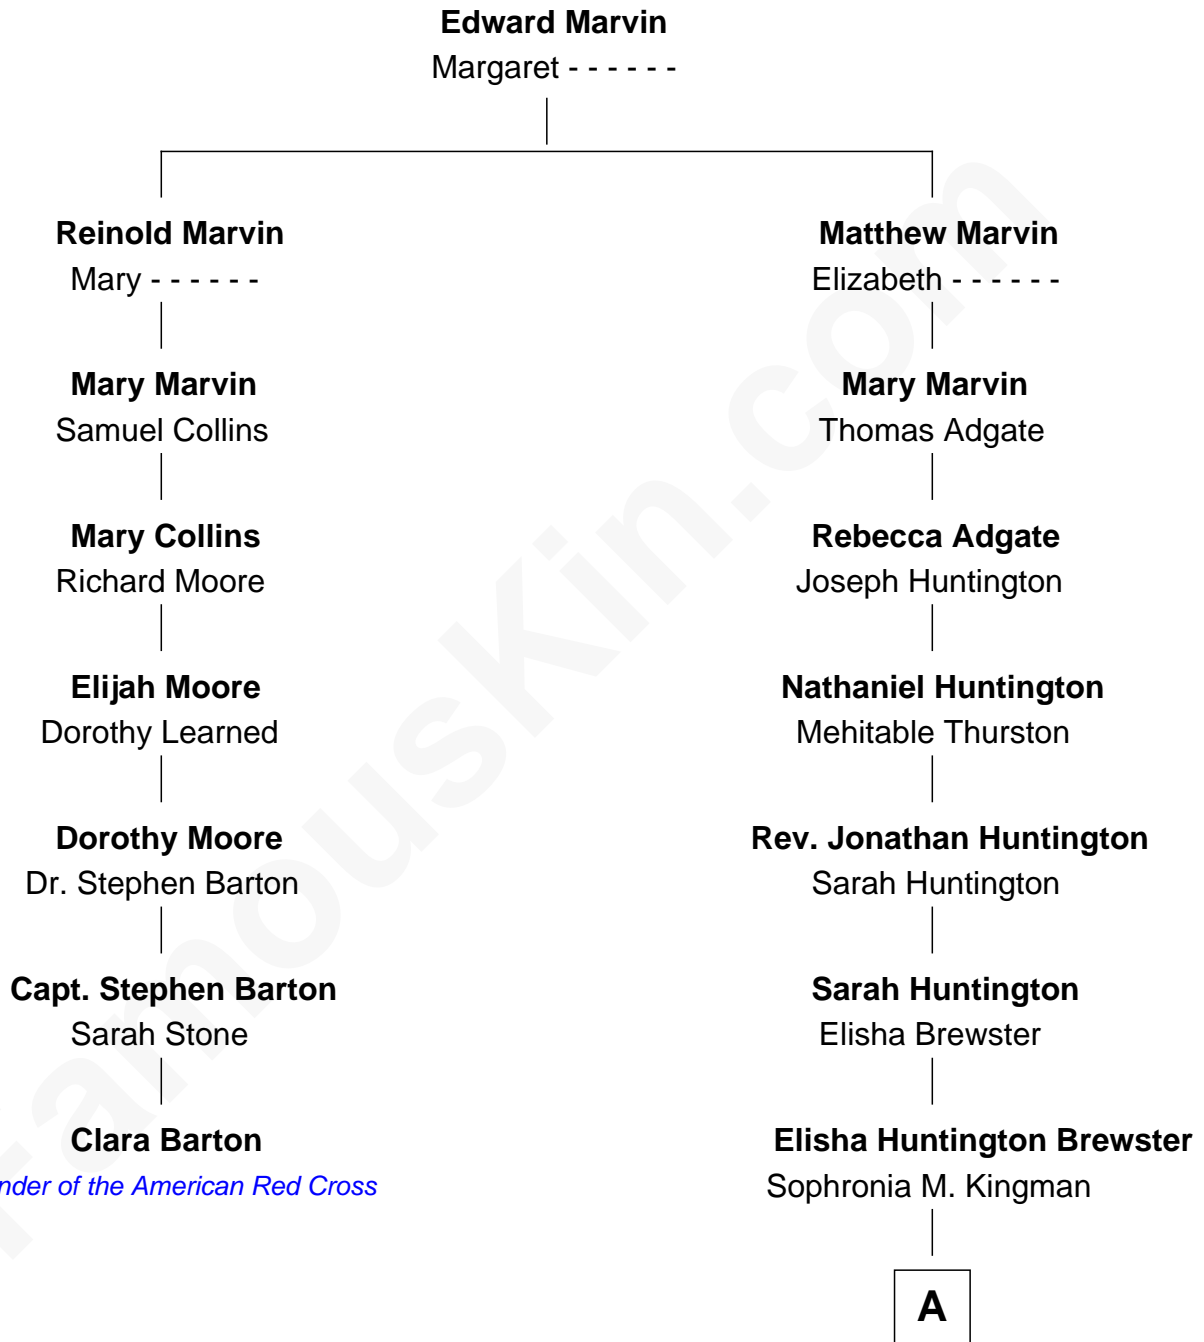

FamousKin.com

Relationship Chart of

Clara Barton

Founder of the American Red Cross

6th cousin 5 times removed of

Jordana Brewster

TV and Movie Actress

A

Charles Kingman Brewster

Celina Sophia Baldwin

Kingman Brewster

Florence Foster Besse

Kingman Brewster

Mary Louise Phillips

Alden Brewster

Maria João Leão de Sousa

Jordana Brewster

TV and Movie Actress