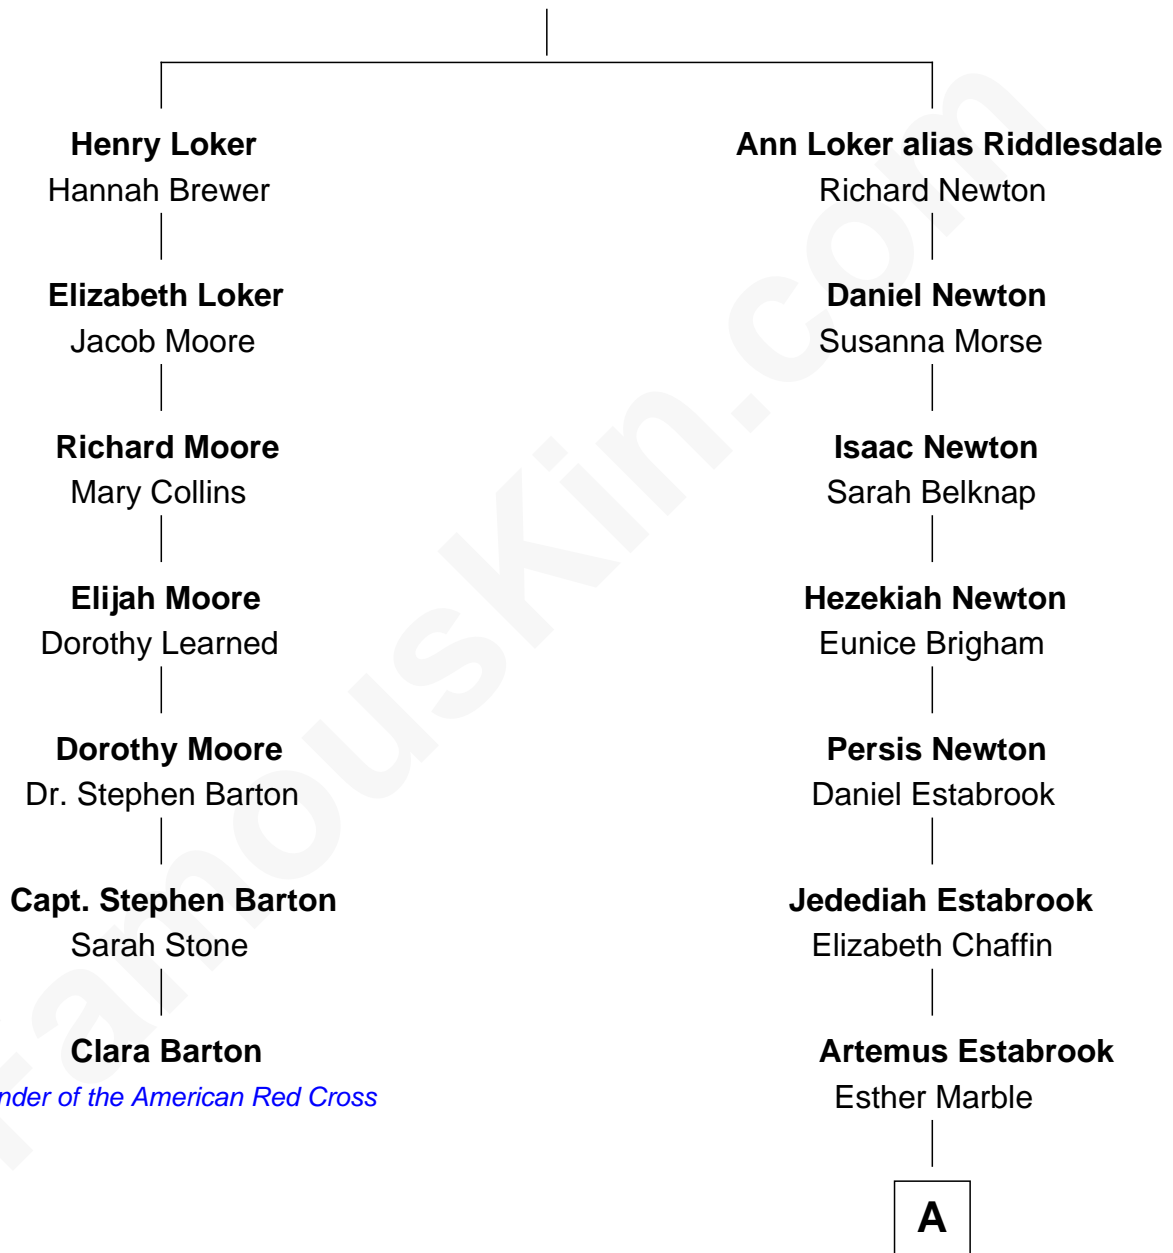

FamousKin.com

Relationship Chart of

Clara Barton

Founder of the American Red Cross

6th cousin 4 times removed of

Thomas J. Watson, Jr.
President and CEO of I.B.M.

Henry Loker alias Riddlesdale

Elizabeth - - - - -

A

Julia Ann Estabrook

Oliver Kittredge

Arthur Melville Kittredge

Mary Jeannette Broadwell

Mary Jeannette Kittredge

Thomas John Watson

Thomas J. Watson, Jr.