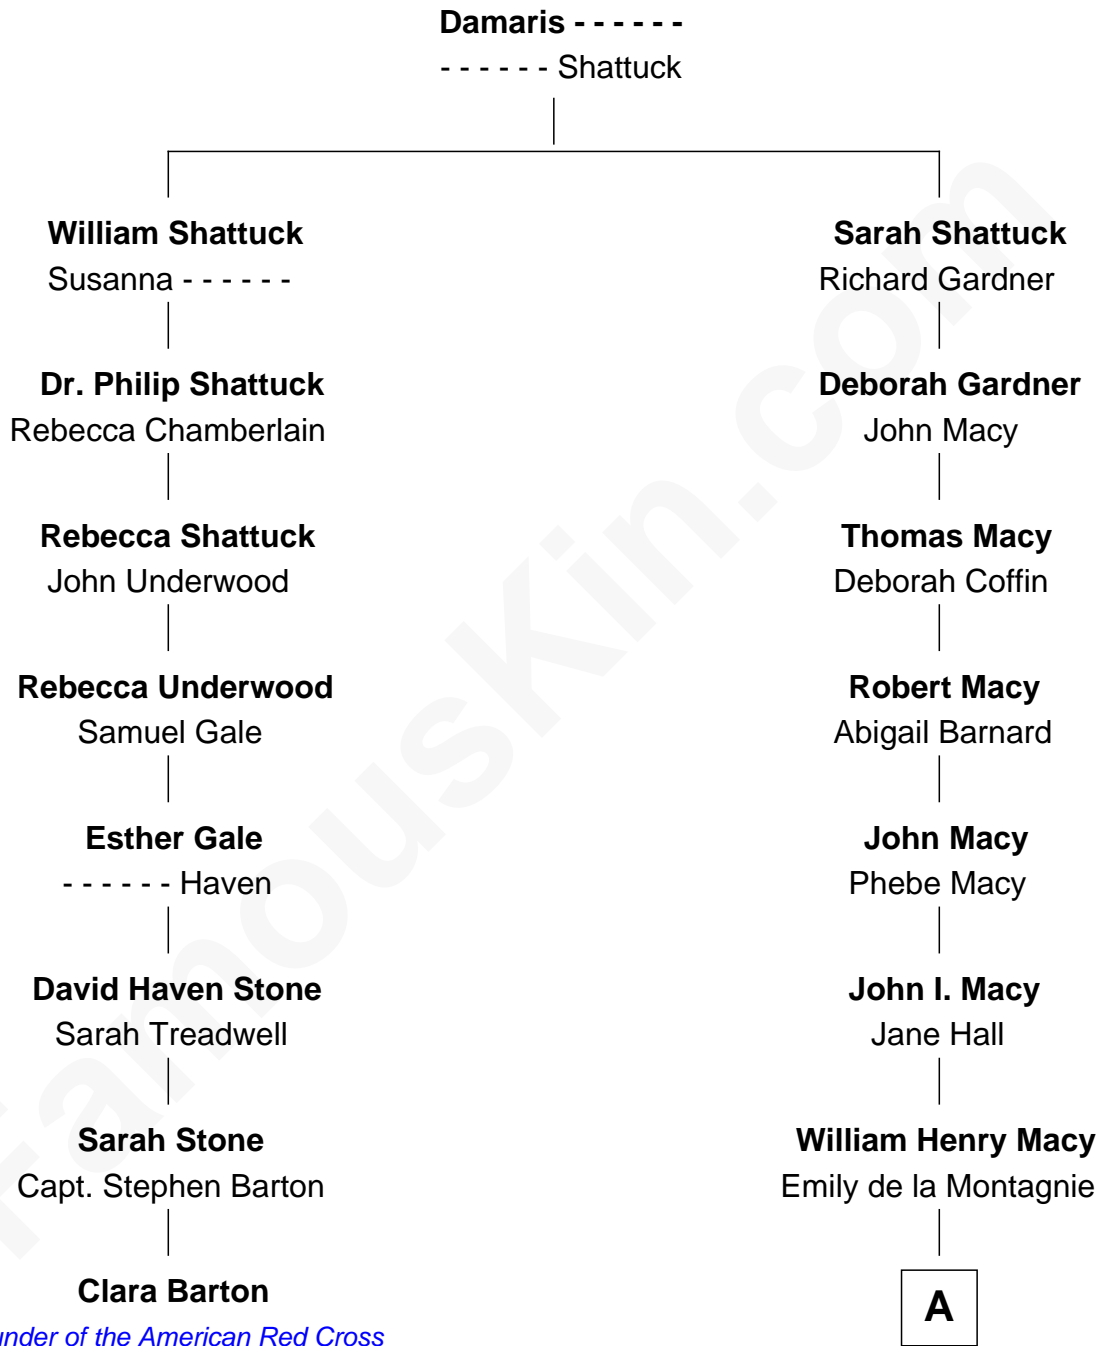

FamousKin.com

Relationship Chart of

Clara Barton

Founder of the American Red Cross

7th cousin 2 times removed of

William H. Macy
TV and Movie Actor

A

—
Albert Hall Macy

Elizabeth C. Somerville

—
William Hall Macy

Lois Elizabeth Overstreet

—
William H. Macy

TV and Movie Actor

FamousKin.com